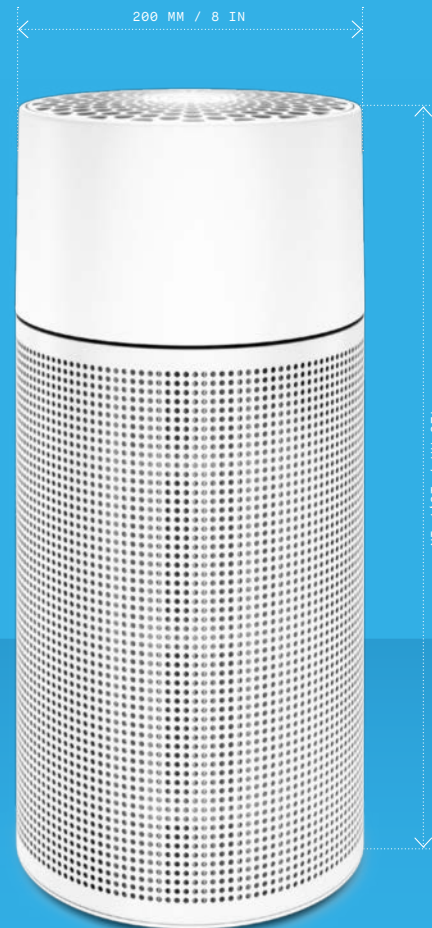

DIMENSIONS	HEIGHT:	433 MM	(17 IN)
	WIDTH:	200 MM	(7.8 IN)
	DEPTH:	200 MM	(7.8 IN)
	WEIGHT:	2,4 KG	(5.29 LBS)
ROOM SIZE		17 M²	(182 FT²)
CLEAN AIR¹ DELIVERY RATE (CADR)	SMOKE:	115 CFM	195 M³/H
	DUST:	120 CFM	200 M³/H
	POLLEN:	130 CFM	220 M³/H
AIRFLOW RATE		60-200 M³/H	(35-120 CFM)
AIR EXCHANGE		5 PER HOUR	(17 M² OR 182 FT² ROOM)
POWER USAGE		1,5-10 WATTS	
NOISE LEVEL		17-46 DB(A)	
AVERAGE FILTER SERVICE LIFE		SIX MONTHS²	
WARRANTY		LOCAL WARRANTY REGULATIONS	
SO EFFECTIVE IT EVEN REDUCES OZONE.			
¹VALUES BASED ON PARTICLE + CARBON FILTER.			
²DEPENDING ON AIR QUALITY IN THE AREA OF USE, THE FILTER LIFETIME WILL VARY.			

No hassle in your castle.

JOY S is not only whisper silent and energy efficient, the one-button speed control makes it super easy to use. When you finally have to replace the filter, you don't have to be an engineer – all you need is one simple twist.