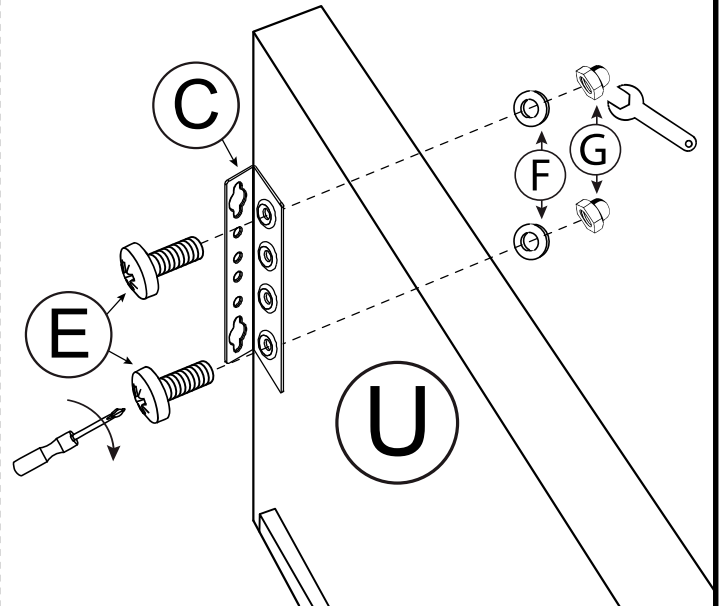

# COLORADO II by meise

Bettkasten / storage

120 cm  
140 cm

5

6

7

8

1.