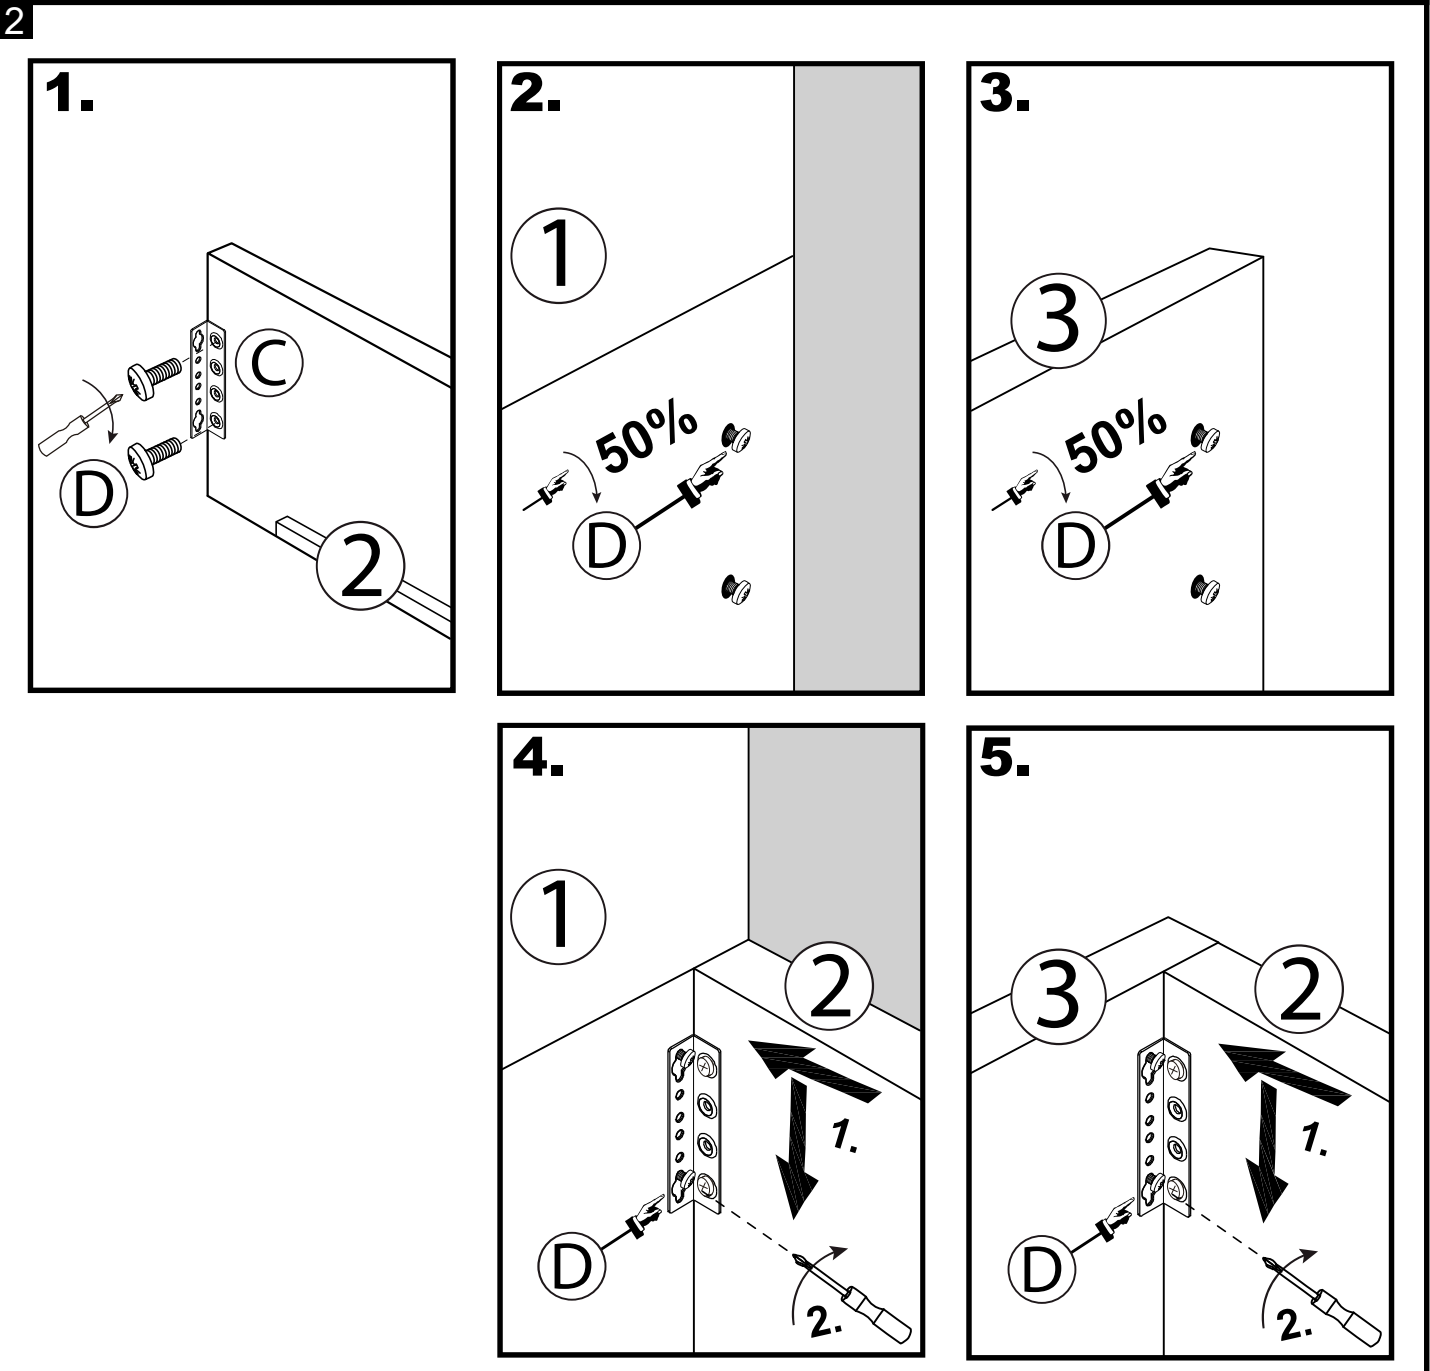

COLORADO II by meise

Bettkasten / storage

120 cm
140 cm