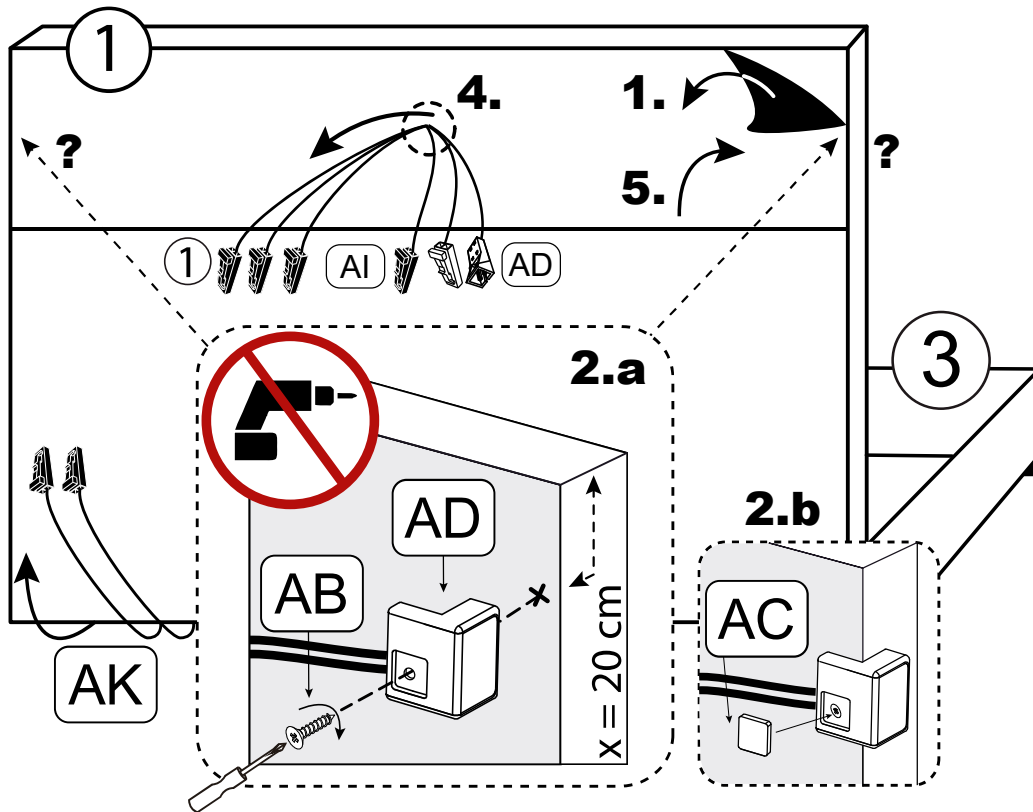

# COLORADO II by meise

Bettkasten / storage

120 cm  
 140 cm

3

4