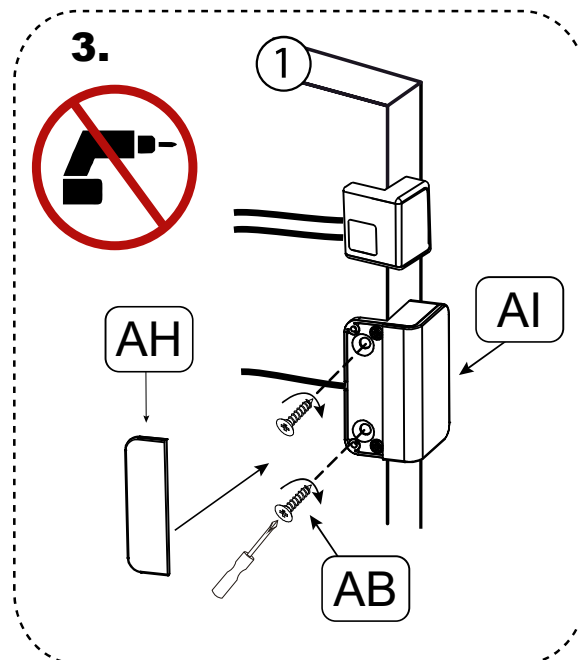

# COLORADO II by meise

Bettkasten / storage

120 cm  
 140 cm

3

4