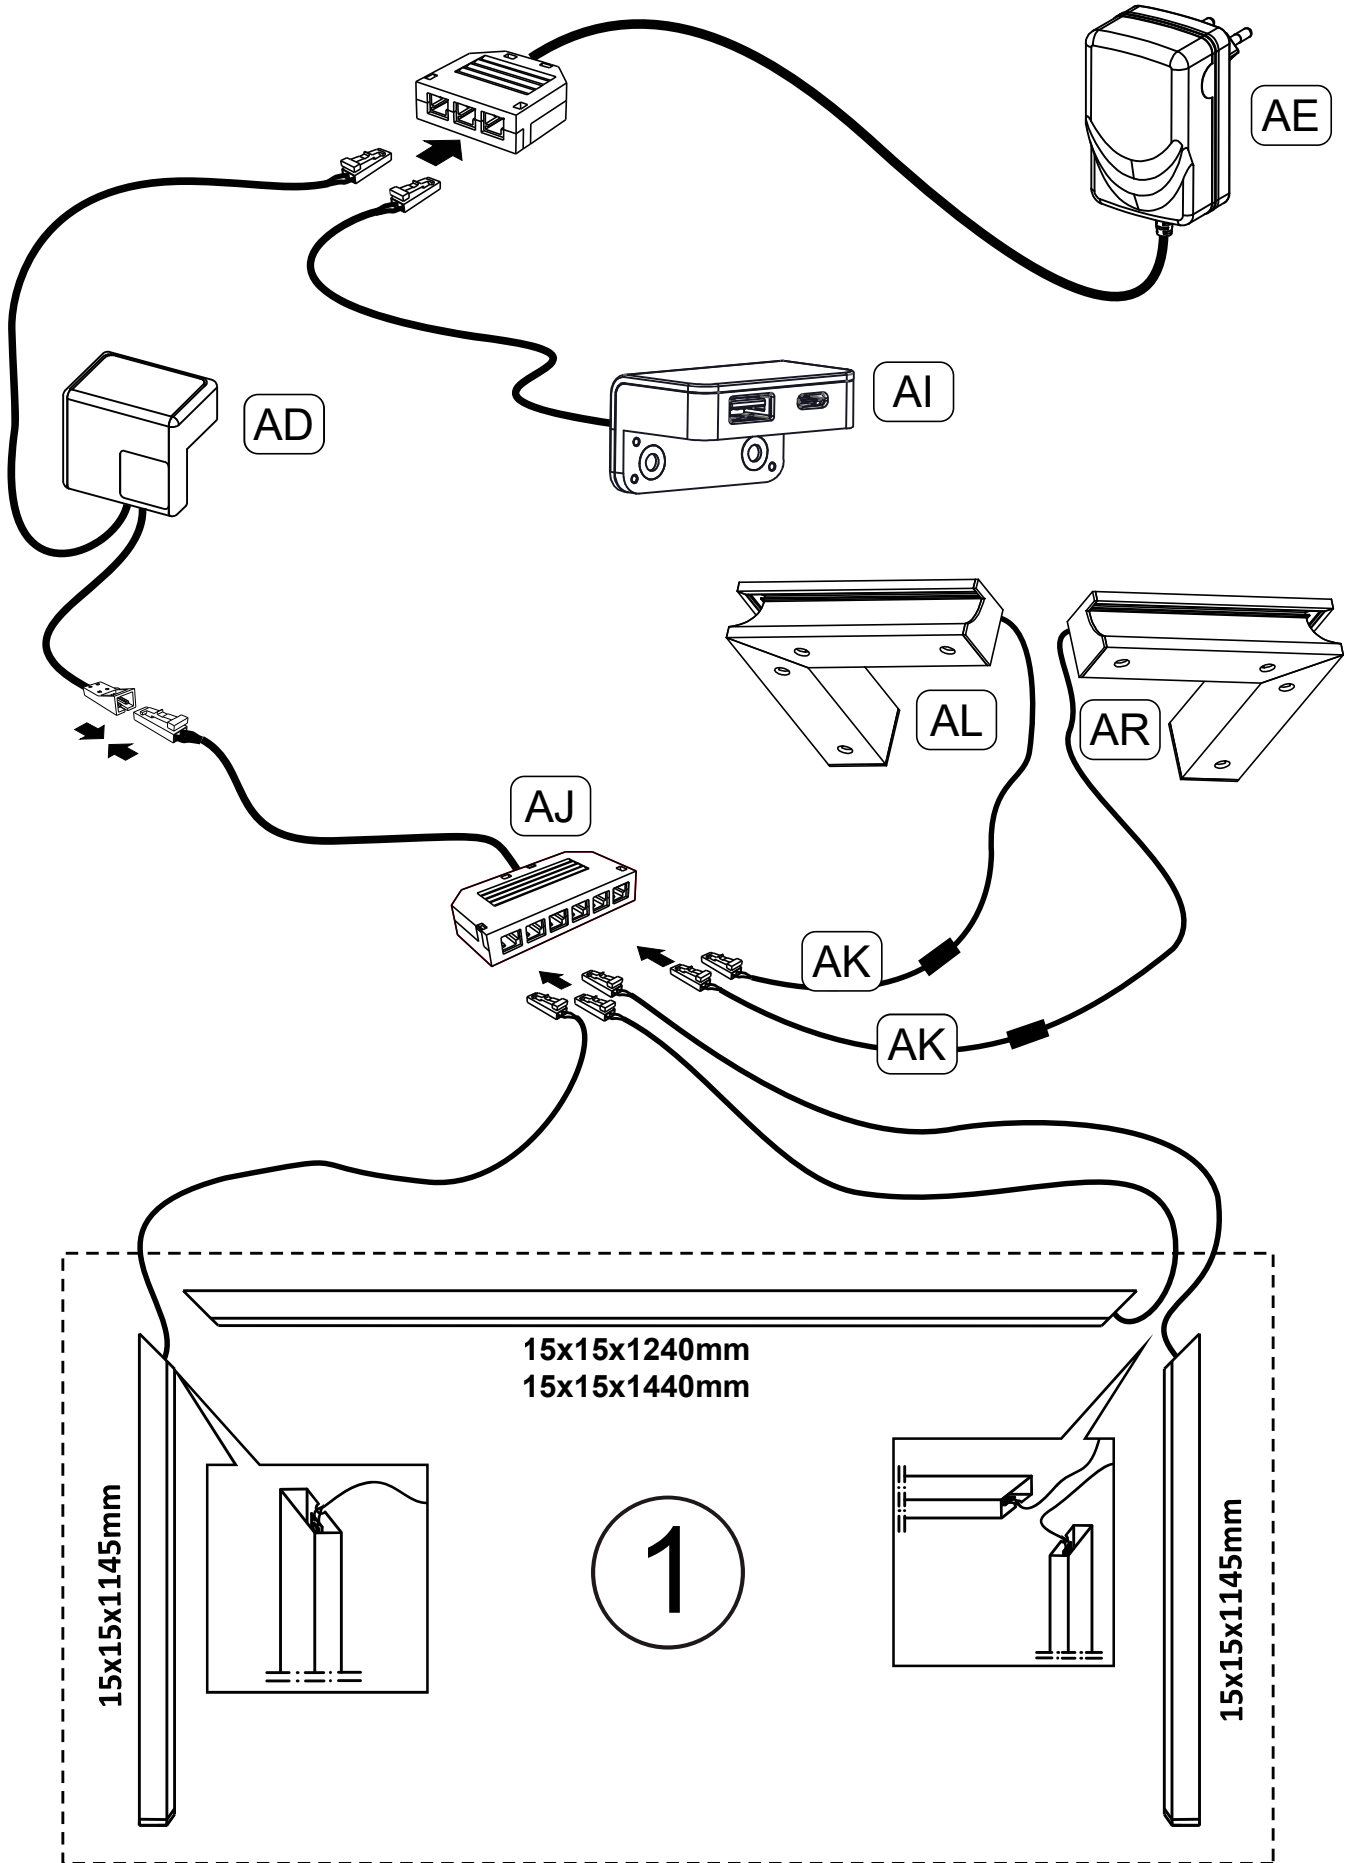

# COLORADO II by meise

Bettkasten / storage

120 cm  
 140 cm

3

4

# COLORADO II by meise

Bettkasten / storage

120 cm  
140 cm

5

6

7

8

1.