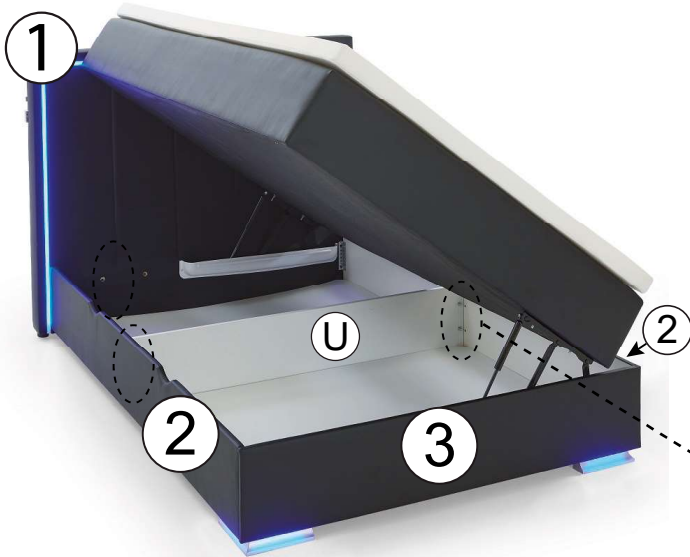

# COLORADO II by meise

Bettkasten / storage

120 cm  
 140 cm

3

4

# COLORADO II by meise

Bettkasten / storage

120 cm  
140 cm

5

6

7

8

1.