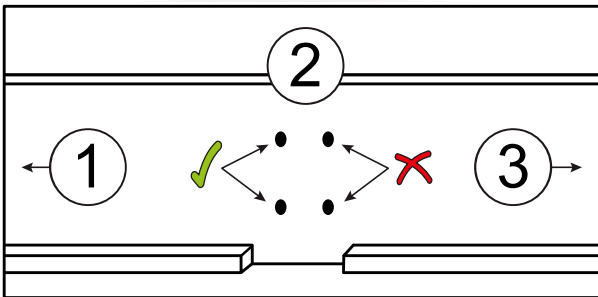

# COLORADO II by meise

Bettkasten / storage

120 cm  
140 cm

5

6

7

8

1.