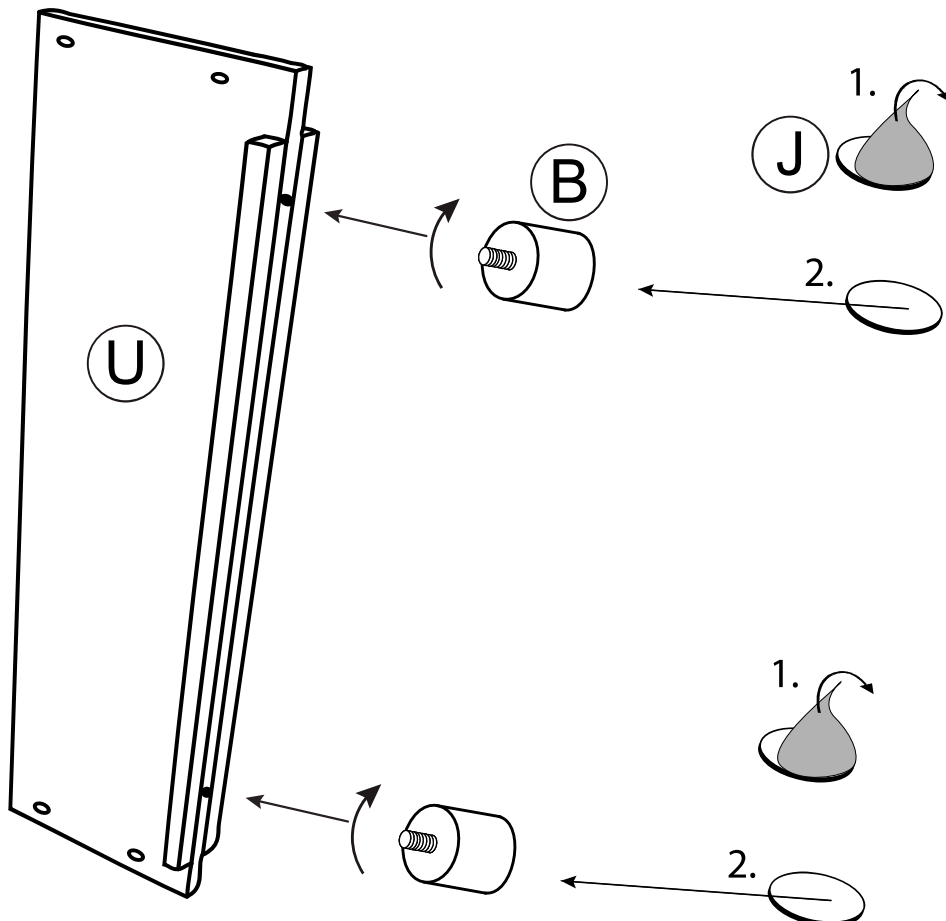

# COLORADO II by meise

Bettkasten / storage

120 cm  
140 cm

5

6

7

8

1.