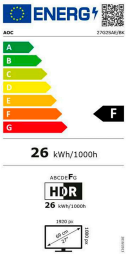

27G2SAE/BK

27 inch (68.6 cm) LCD MONITOR

27" gaming monitor with 165Hz refresh rate, 1ms MPRT response time and FreeSync Premium

General

Model name	27G2SAE/BK
EAN	4038986129893
Product Line	AOC Gaming
Series	G2 Series
Channel	B2C
Classification	Mainstream
Section	Consumer, Gaming
Gaming style	Shooters, MMORPG, Action, eSports, RTS, FPS (eSports), Racing
Launch date	2021-08-17T22:00:00+00:00
Continent	Europe

Screen

Resolution	1920x1080
Refresh rate	165Hz
Screen size (inch)	27 inch
Screen size (cm)	68.6 cm
Flat / Curved	Flat
Backlight	WLED
Panel Type	VA
Aspect ratio	16:9
Display Colours	16.7 Million
sRGB Coverage (%) (CIE 1931)	12194
Scanning Frequency	VGA/HDMI1.4 : 30 -160KHz (H) DP1.2 : 30 -200KHz (H) VGA/HDMI1.4 :48-144Hz (V) DP1.2:48-165Hz (V)
Response time (GtG)	4 ms
Response Time (MPRT)	1 ms
Contrast (static)	3000:1
Brightness (typical)	350 cd/m ²
Viewing angle (CR10)	178/178 °
Hard Glass	Antiglare
OSD languages	EN, FR, ES, PT, DE, IT, NL, SE, FI, PL, CZ, RU, KR, CN (T), CN (S), JP

Exterior

Monitor colour	Black Red
Bezel Type	Frameless
Removable Stand	✓

Ergonomics

Vesa Wallmount	100x100
----------------	---------

Connectivity and Multimedia

Signal Input	HDMI 1.4 x 2, DisplayPort 1.2 x 1
--------------	-----------------------------------

Power / Environmental

Power Consumption On	26W
Power Consumption Standby	0.3W watt
Power Consumption Off	0.3W watt

Approbations / Regulations

TUV-Bauart	✓
CE	✓
FCC	✓
EAC	✓
ISO 9241-307 class I	✓
Rohs compliant	✓