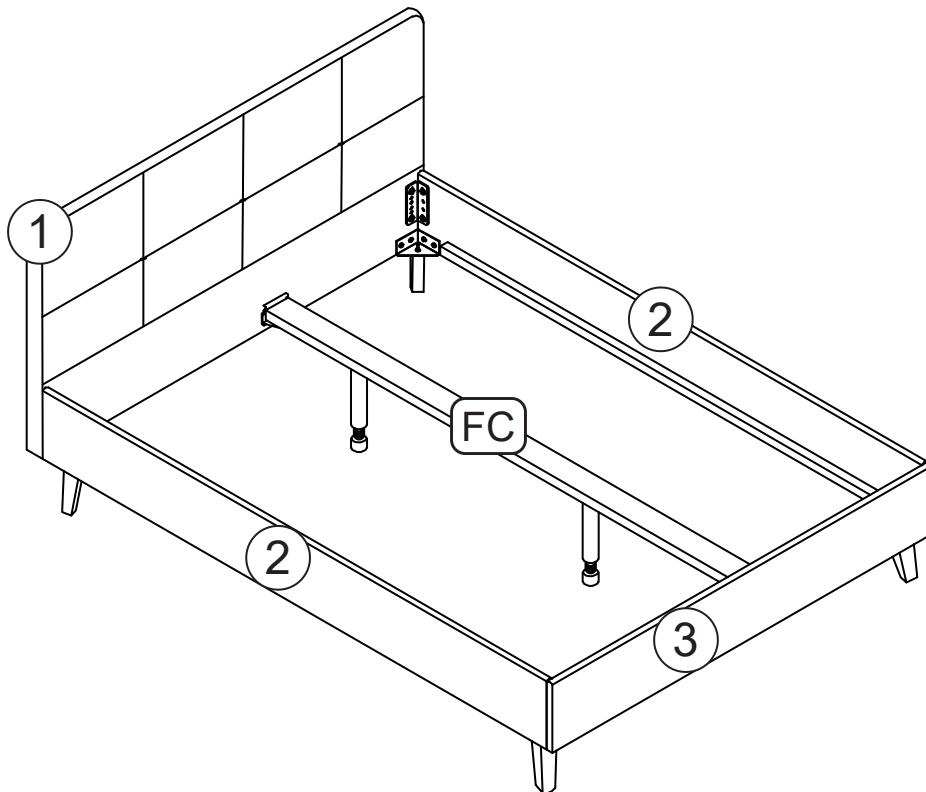

SMART by meise (B-490)

120/140 cm
 160/180 cm

AC-111	BC-111	CC-111	DC-111	EC-111	FC-111	GC-111	HC-111	IC-111
2	4	4	16	2	1	2	-	1
							-	
ca. 200-320	4*20		M8*35		1989*70*20	M6*15		Set
JC-111	KC-111	LC-111	MC-111	NC-111	OC-111	PC-111	QC-111	RC-111
4	4	4	4	4	-	1	16	-
					-			-
H 200	M8	M8	M8			M8	M6*35	