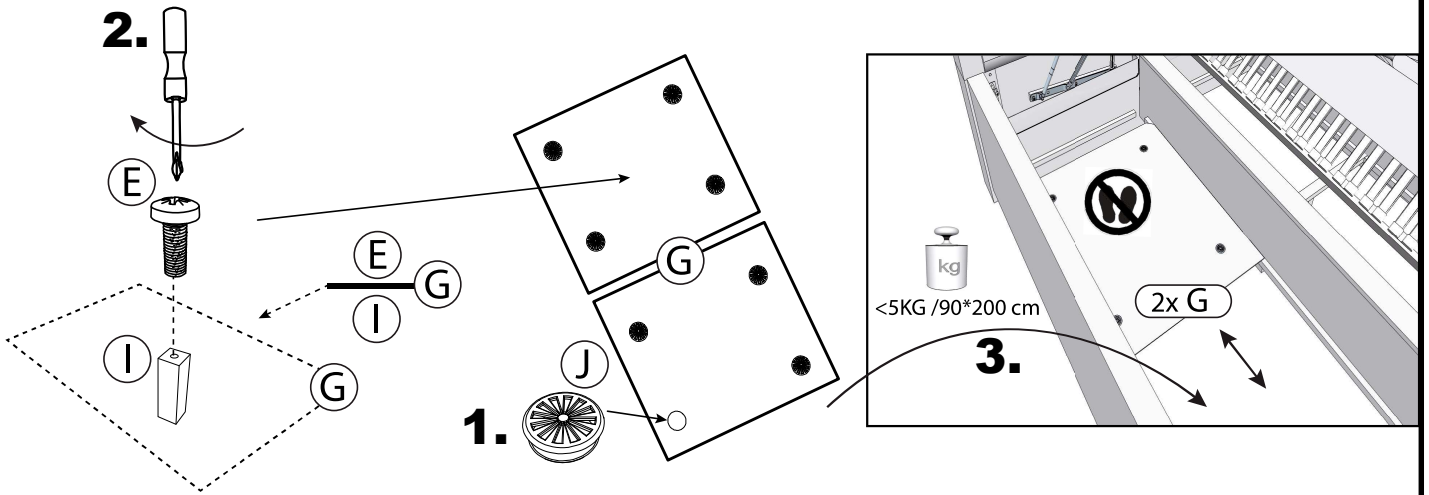

# FRIEDA by meise

Bettkasten / Storage

160x200  
180x200

6

7

8