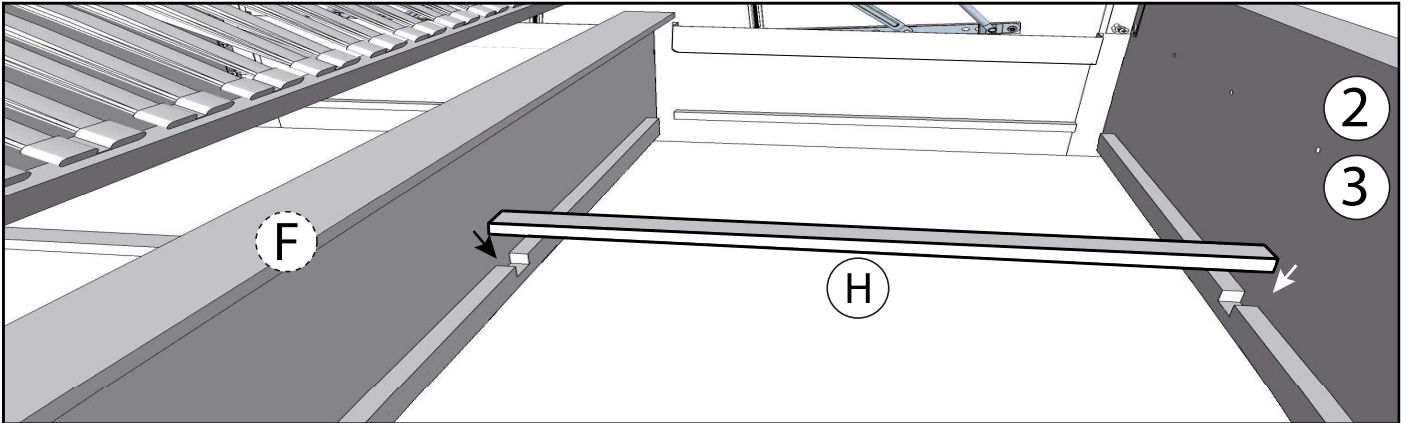

FRIEDA by meise

Bettkasten / Storage

160x200
180x200

6