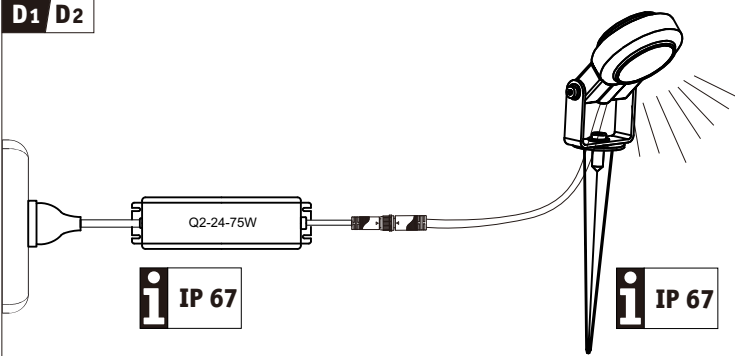

### Safety Instructions

1, 2, 3, 4, 5, 6, 7, 10, 11, 12, 14, 15, 16  
17, 18, 19, 20, 22, 23, 24, 25, 26, 27  
32, 33, 34

Info

[www.paulmann.com](http://www.paulmann.com)

Paulmann Licht GmbH  
Quezinger Feld 2  
31832 Springe  
Germany

[www.paulmann.com](http://www.paulmann.com)

Art.-Nr.: 936.96

(+MA 326) PLRU 08/17

3 x

1x

1x

A

B

C

max. 50m  
max. 150W

D1 D2

D1 D2

not incl.

Control Box

Remote Control

Paulmann  
Art.-Nr. 180.11