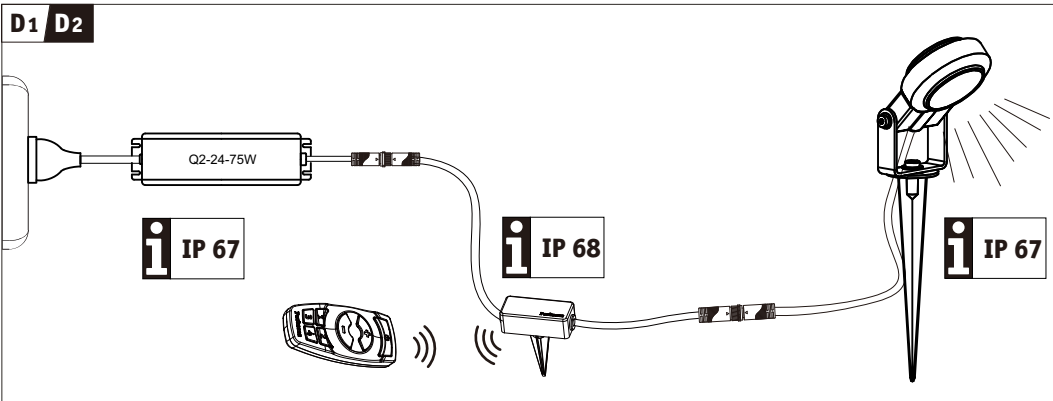

### Safety Instructions

1, 2, 3, 4, 5, 6, 7, 10, 11, 12, 14, 15, 16  
17, 18, 19, 20, 22, 23, 24, 25, 26, 27  
32, 33, 34

Info

[www.paulmann.com](http://www.paulmann.com)

Paulmann Licht GmbH  
Quezinger Feld 2  
31832 Springe  
Germany

C

max. 50m  
max. 150W

D1 D2

D1 D2

not incl.

Control Box

Remote Control

Paulmann  
Art.-Nr. 180.11