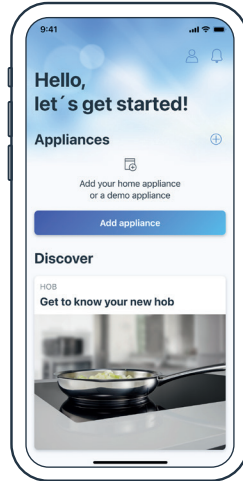

Quick Start Guide

Connect your hob with Home Connect today

1. 1 Download the Home Connect app and follow the instructions

Selected benefits of Home Connect:

- → Is the hob switched off? Check your appliance from anywhere via the app.
- → Choose from a great range of recipes. If frying sensor available, you can send the settings to your hob.
- → Explore a world of additional functions and services within the app and enjoy direct access with the Favourite button on your hob.

1. 2 Scan here to connect with the Home Connect app