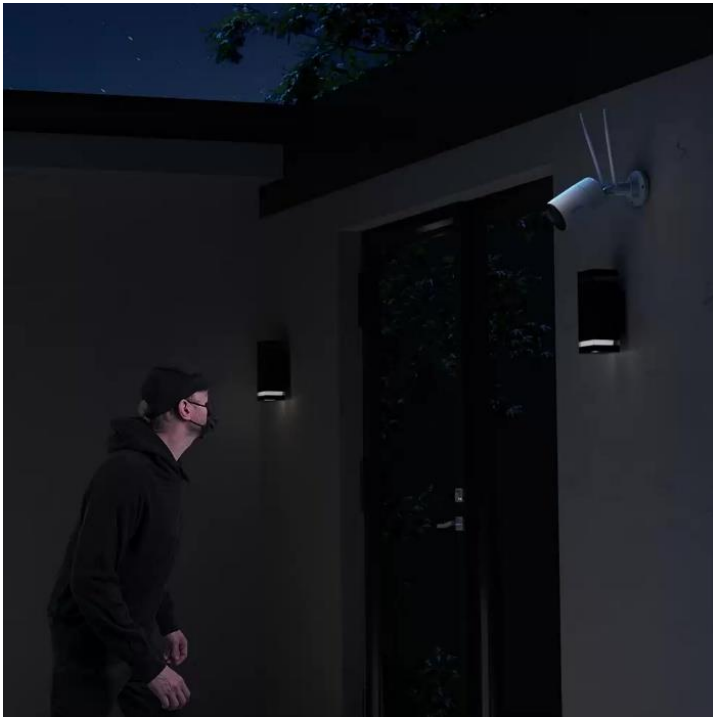

Colorful Night, All-Day Protection

In addition to providing clear black-and-white night vision, it goes a step further by offering colorful imagery and videos through its spotlight. You have the flexibility to configure the spotlight activation based on your preferences—whether it's scheduled activation or triggered by motion detection.

Accurate Alerts, Real-Time Response

Smart Detection

Smartly distinguish person, vehicle, and animal shapes from other objects, and send accurate alerts to you, reducing false alarms. No subscription is needed.

Double Warnings

When an intruder is detected, the spotlight and siren will be activated automatically to deter intruders. You can also manually control the tools via Reolink App/Client.

Two-Way Audio

With the built-in microphone and speaker, you can not only hear but also speak to your visitors and warn suspicious strangers to stay away.

Encased in durable aluminum alloy housing and boasting a top-tier IP67 weatherproof rating, it excels even in the most challenging weather conditions. An ideal choice for both indoor and outdoor surveillance.