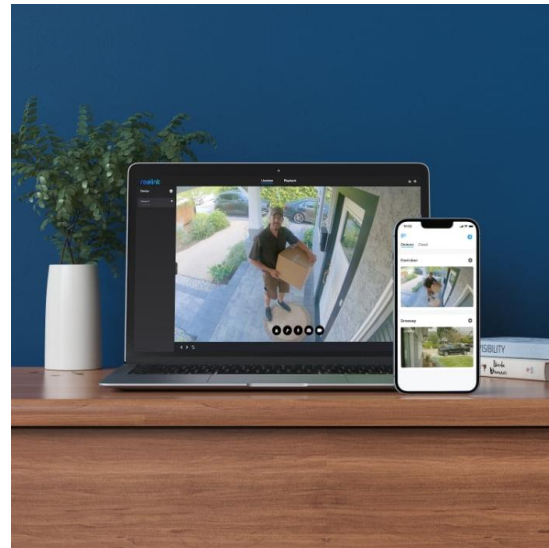

Live View, Anytime & Anywhere

Enjoy a smooth and seamless live view from anywhere, enabling you to closely monitor your premises and stay informed about any activities in real-time.

Smart Playback

Filter recorded videos based on event types and quickly locate the specific content you're looking for using the intuitive timeline.