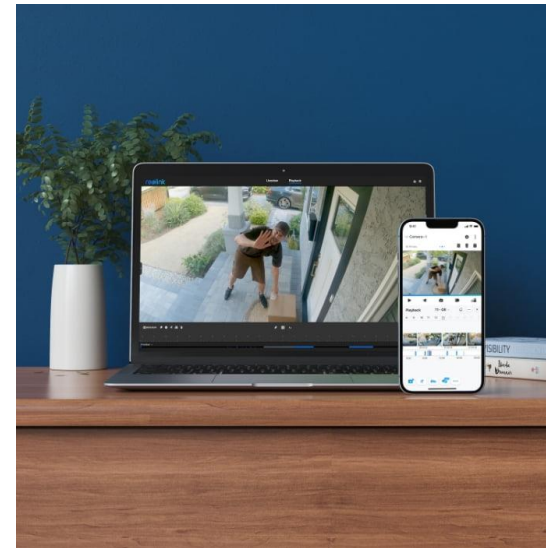

Live View, Anytime & Anywhere

Enjoy a smooth and seamless live view from anywhere, enabling you to closely monitor your premises and stay informed about any activities in real-time.

Smart Playback

Filter recorded videos based on event types and quickly locate the specific content you're looking for using the intuitive timeline.