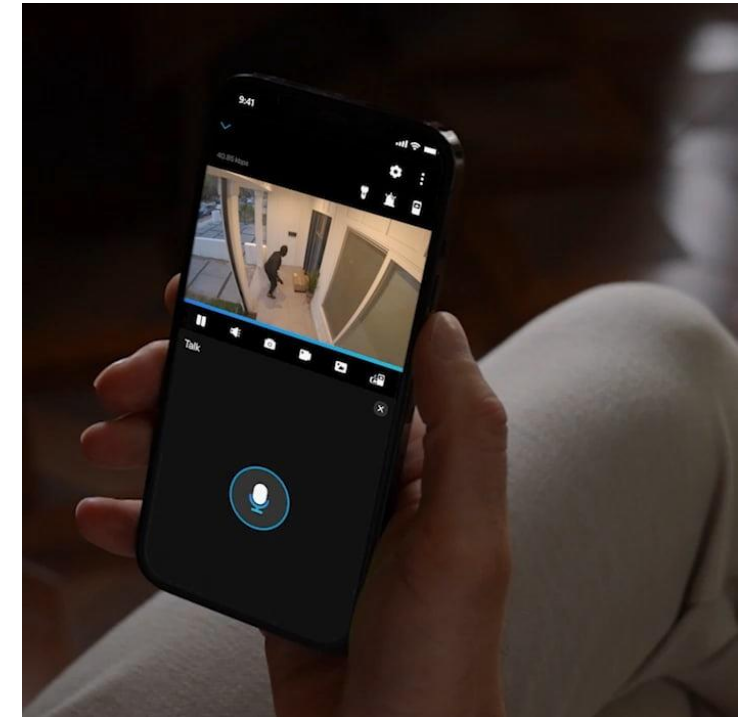

Accurate Alerts, Real-Time Response

Smart Detection

Smartly distinguish person, vehicle, and animal shapes from other objects, and send accurate alerts to you, reducing false alarms. No subscription is needed.

Double Warnings

When an intruder is detected, the spotlight and siren will be activated automatically to deter intruders. You can also manually control the tools via Reolink App/Client.

Two-Way Audio

With the built-in microphone and speaker, you can not only hear but also speak to your visitors and warn suspicious strangers to stay away.