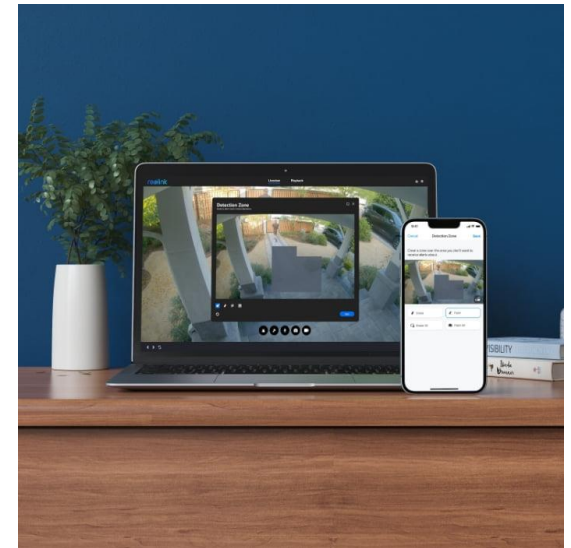

Customized Detection Zone

Customize your motion detection zones according to your specific requirements, allowing you to focus on the crucial areas while reducing unnecessary distractions.