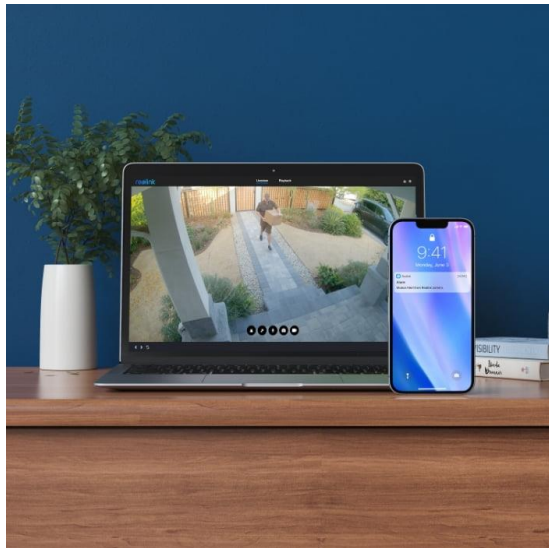

Live View, Anytime & Anywhere

Enjoy a smooth and seamless live view from anywhere, enabling you to closely monitor your premises and stay informed about any activities in real-time.

Smart Playback

Filter recorded videos based on event types and quickly locate the specific content you're looking for using the intuitive timeline.