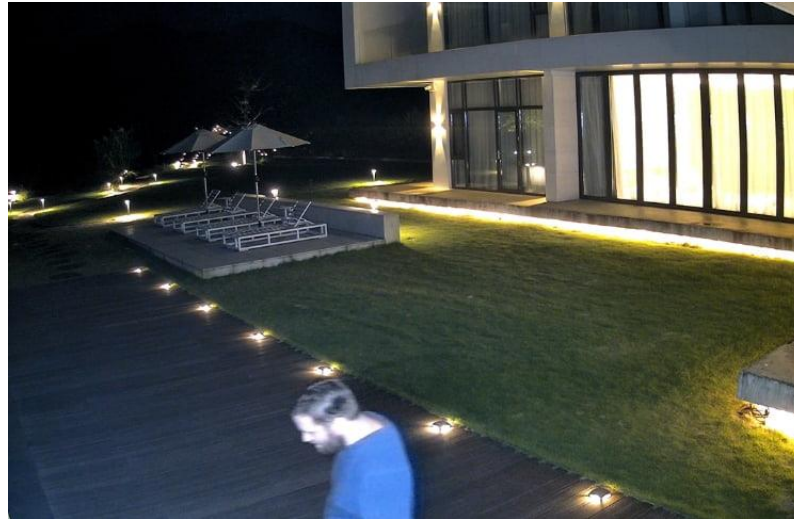

Colorful Night, All-Day Protection

In addition to providing clear black-and-white night vision, it goes a step further by offering colorful imagery and videos through its spotlight. You have the flexibility to configure the spotlight activation based on your preferences—whether it's scheduled activation or triggered by motion detection.