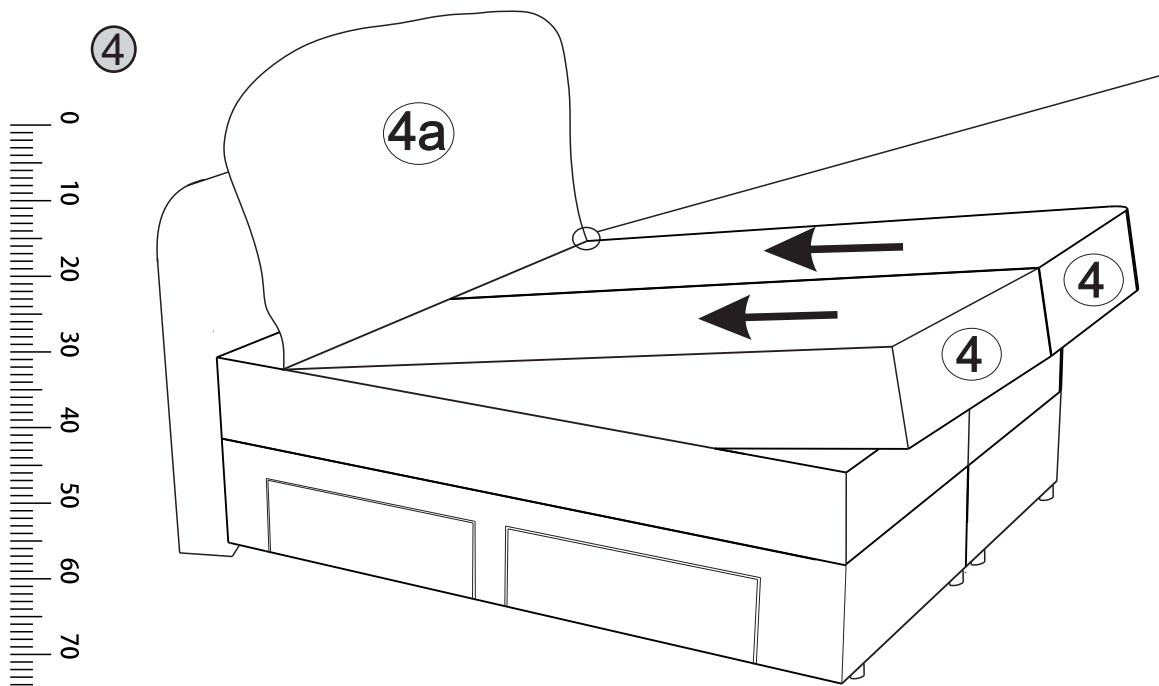

2 X **20min**

(D) AUFBAUANLEITUNG	(GB) ASSEMBLY INSTRUCTIONS
(NL) HANDLEIDING VOOR DE MONTAGE	(PL) INSTRUKCJA MONTAŻU
(TR) MONTAJ TALIMATI	(RU) Инструкция по монтажу
(RO) INSTRUCTIUNI DE ASAMBLARE	(I) PROCEDURA DI ASSEMBLAGGIO
(F) INSTRUCTION D'ASSEMBLAGE	(SK) POKYNY K MONTÁŽI
(CZ) POKYNY K MONTÁŽI	(HU) KÖZGYŰLÉS UTASÍTÁSOK
(BG) ИНСТРУКЦИИ ЗА МОНТАЖ	(SLO) ASSEMBLY INSTRUCTIONS
(HR) NAPUTCI ZA MONTAŽU	(S) MONTERINGSANVISNING
(E) INSTRUCCIONES DE MONTAJE	(LT) DIEGIMO INSTRUKCIJOS

BOXSPRING SPEEDY (LED) 160/180x200