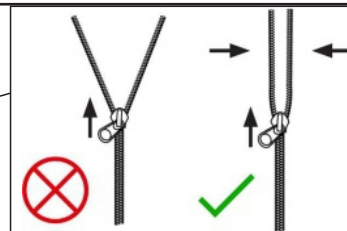

2 X **20min**

(D) AUFBAUANLEITUNG	(GB) ASSEMBLY INSTRUCTIONS
(NL) HANDLEIDING VOOR DE MONTAGE	(PL) INSTRUKCJA MONTAŻU
(TR) MONTAJ TALIMATI	(RU) Инструкция по монтажу
(RO) INSTRUCTIUNI DE ASAMBLARE	(I) PROCEDURA DI ASSEMBLAGGIO
(F) INSTRUCTION D'ASSEMBLAGE	(SK) POKYNY K MONTÁŽI
(CZ) POKYNY K MONTÁŽI	(HU) KÖZGYŰLÉS UTASÍTÁSOK
(BG) ИНСТРУКЦИИ ЗА МОНТАЖ	(SLO) ASSEMBLY INSTRUCTIONS
(HR) NAPUTCI ZA MONTAŽU	(S) MONTERINGSANVISNING
(E) INSTRUCCIONES DE MONTAJE	(LT) DIEGIMO INSTRUKCIJOS

BOXSPRING SPEEDY (LED) 160/180x200