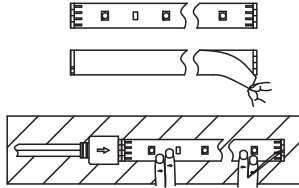

2x

PLIR 04/18

A

706.90: driver 12VA
789.78: driver 24VA
789.79_80: driver 36VA

706.90: 1.5m
789.78: 5m
789.79: 7.5m
789.80: 10m

+12V

100mm

B

C

D

E

F

Brightness +	Brightness -	Shut down the load OFF	Open load ON
Static red R	Static green G	Static blue B	Static white W
Static orange	Static light green	Static deep blue	Three color jump
Static dark yellow	Static cyan	Static brown	Three color gradient
Static yellow	Static light blue	Static purple orchid	Seven color gradient
Static yellow	Static sky blue	Static purple	Seven colour jump to change