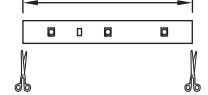

2x

PLIR 04/18

A

706.90: driver 12VA
789.78: driver 24VA
789.79_80: driver 36VA

706.90: 1.5m
789.78: 5m
789.79: 7.5m
789.80: 10m

+12V

100mm

B

C

D

E

F

Brightness +	Brightness -	Shut down the load OFF	Open load ON
Static red R	Static green G	Static blue B	Static white W
Static orange	Static light green	Static deep blue	Three color jump
Static dark yellow	Static cyan	Static brown	Three color gradient
Static yellow	Static light blue	Static purple orchid	Seven color gradient
Static yellow	Static sky blue	Static purple	Seven colour jump to change