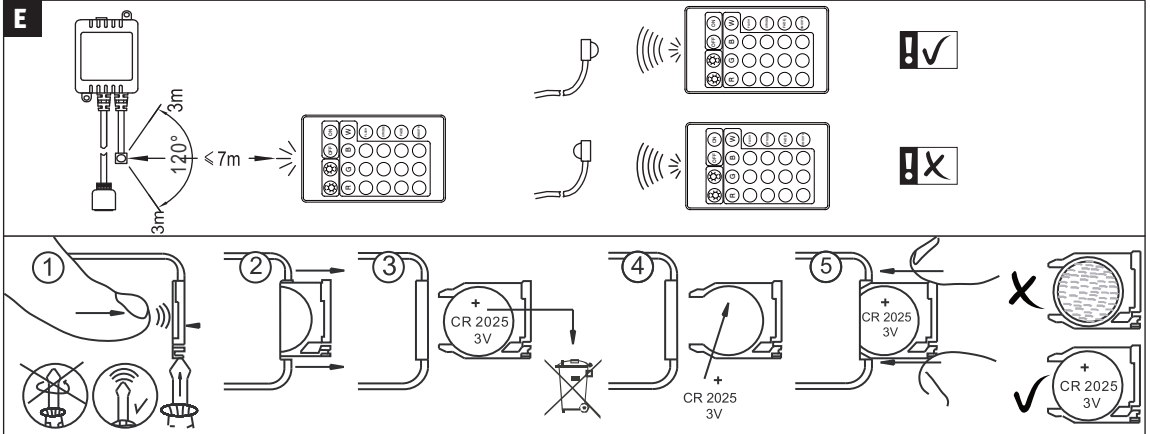

2x

PLIR 04/18

A

706.90: driver 12VA
789.78: driver 24VA
789.79_80: driver 36VA

706.90: 1.5m
789.78: 5m
789.79: 7.5m
789.80: 10m

+12V

100mm

B

C

D

E

F

Brightness +	Brightness -	Shut down the load OFF	Open load ON
Static red R	Static green G	Static blue B	Static white W
Static orange	Static light green	Static deep blue	Three color jump
Static dark yellow	Static cyan	Static brown	Three color gradient
Static yellow	Static light blue	Static purple orchid	Seven color gradient
Static yellow	Static sky blue	Static purple	Seven colour jump to change