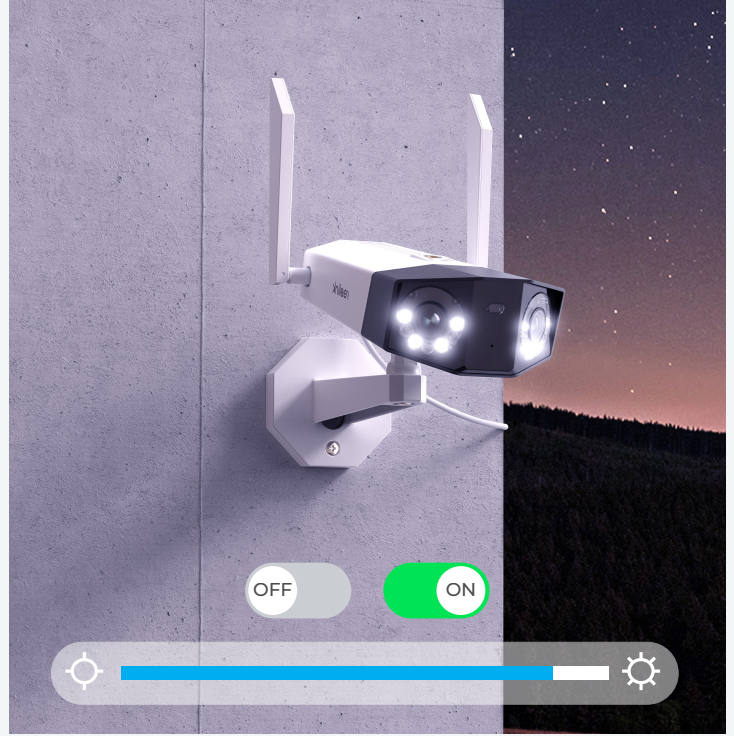

Duo Series W730

Smart 4K Dual-Lens WiFi Camera with 180° Panoramic View

Dual-Lens

Combines two lenses into one view with no dead ends.

180° Panorama

Covers a larger area with a 180° ultra-wide viewing angle.

All-Round Deterrence to Intruders

Deter intruders effectively with spotlights on or the siren activated. Or scare off unwanted guests using two-way audio.

Flexible Storage Options

Save your recordings to a microSD card of up to 256 GB, Reolink NVR, or FTP server. Choose as you like.

Gallery

One App/Client for All Control

Stay connected to your home or business anytime, anywhere.

Privacy in Your Hands

We made it a priority to ensure that your privacy is protected and your data is for your eyes only.

- 1 Antenna
- 2 Lens
- 3 Daylight Sensor
- 4 Spotlight
- 5 IR LED
- 6 Mic
- 7 Mounting Bracket

- 1 microSD Card Slot
- 2 Reset Button
- 3 Speaker

1 Power

2 Network

3 Waterproof Lid

1 You can mount the cam on the wall or on the ceiling.