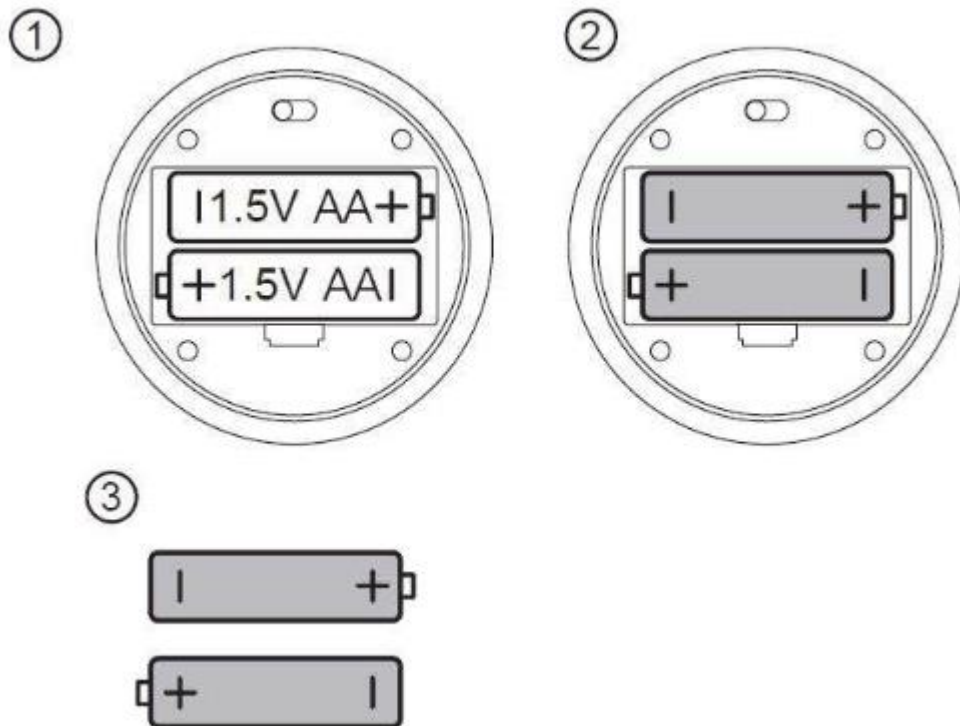

### Leuchtmitteldaten

Anzahl Bestückung	3x
Anzahl Brennstellen	1
Nennlichtstrom	3,6 lm
Farbtemperatur Bereich	2.400 K
Leuchtmiteleigenschaft	ohne Leuchtmittel

Works with 2 AA, LR6 batteries. not included.

Insertion and batteries replacement;

Remove cover by pressing down. Put the AA LR6 batteries, taking care to match up the polarity indicated. Replace the cover so that it is in the same place.

Warnings;