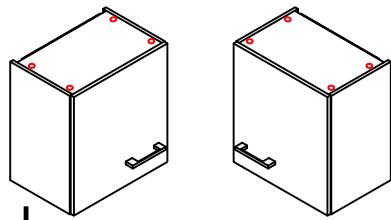

2x 2x 4x

Ø8mm

Ø 5mm

8x 8x 12x

L

R

H 30 / H 40 / H 50 / H 60 / KH 60-32 / HG 50 / HGH 50 / H 50-89 / H 60-89

Varianto Montageanleitung / Notice de montage / Assembly instruction

4x

12x

2x

1x

3,5x15

Ø5mm

8x

2x

Ø8mm

4x