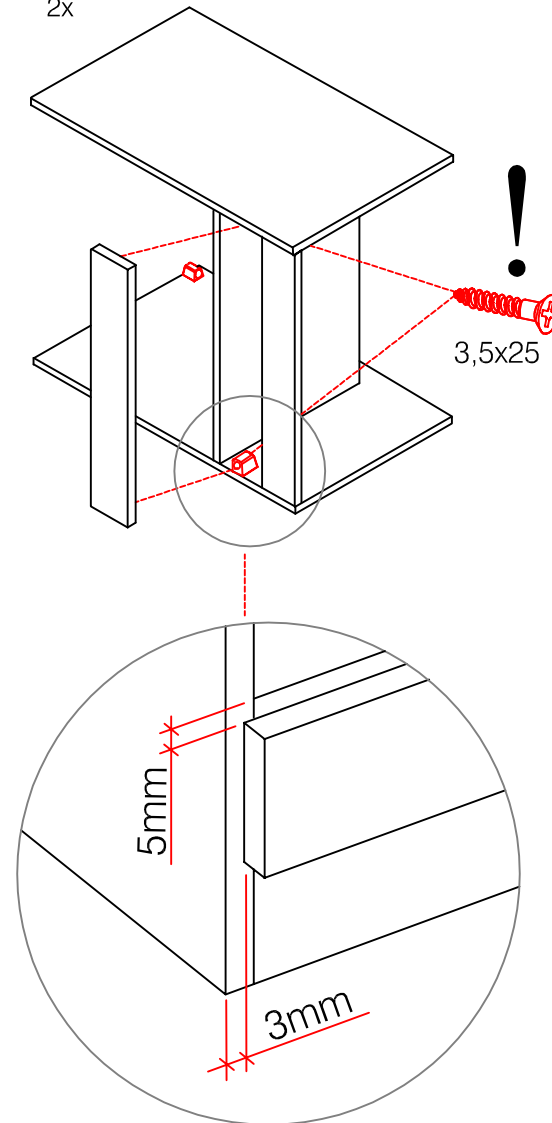

# US 50 B/ 60 B Variante (Blocktype)

Montageanleitung / Notice de montage / Assembly instruction

# DSPU 100 Blocktype Varianto

Montageanleitung / Notice de montage / Assembly instruction

4x 4x 14x 4x 4x

4x 8x 10x 2x 2x

3,5x30  
4x

2x 2x 4x

Ø8mm

Ø 5mm