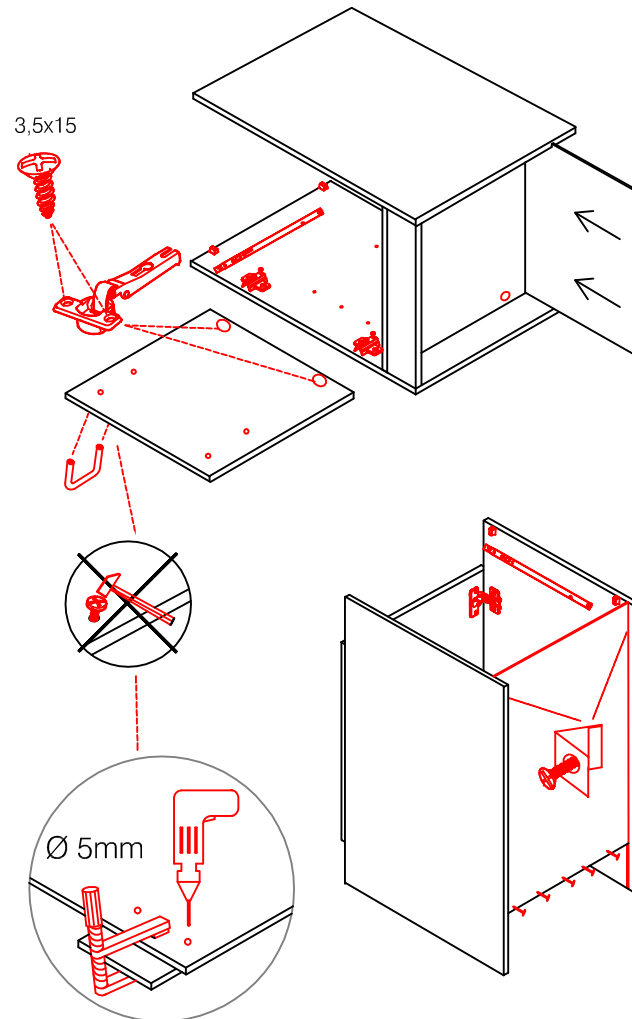

# US 50 B/ 60 B Variante (Blocktype)

Montageanleitung / Notice de montage / Assembly instruction

# DSPU 100 Blocktype Varianto

Montageanleitung / Notice de montage / Assembly instruction

4x 4x 14x 4x 4x

4x 8x 10x 2x 2x

3,5x30  
4x

2x 2x 4x

Ø8mm

Ø 5mm