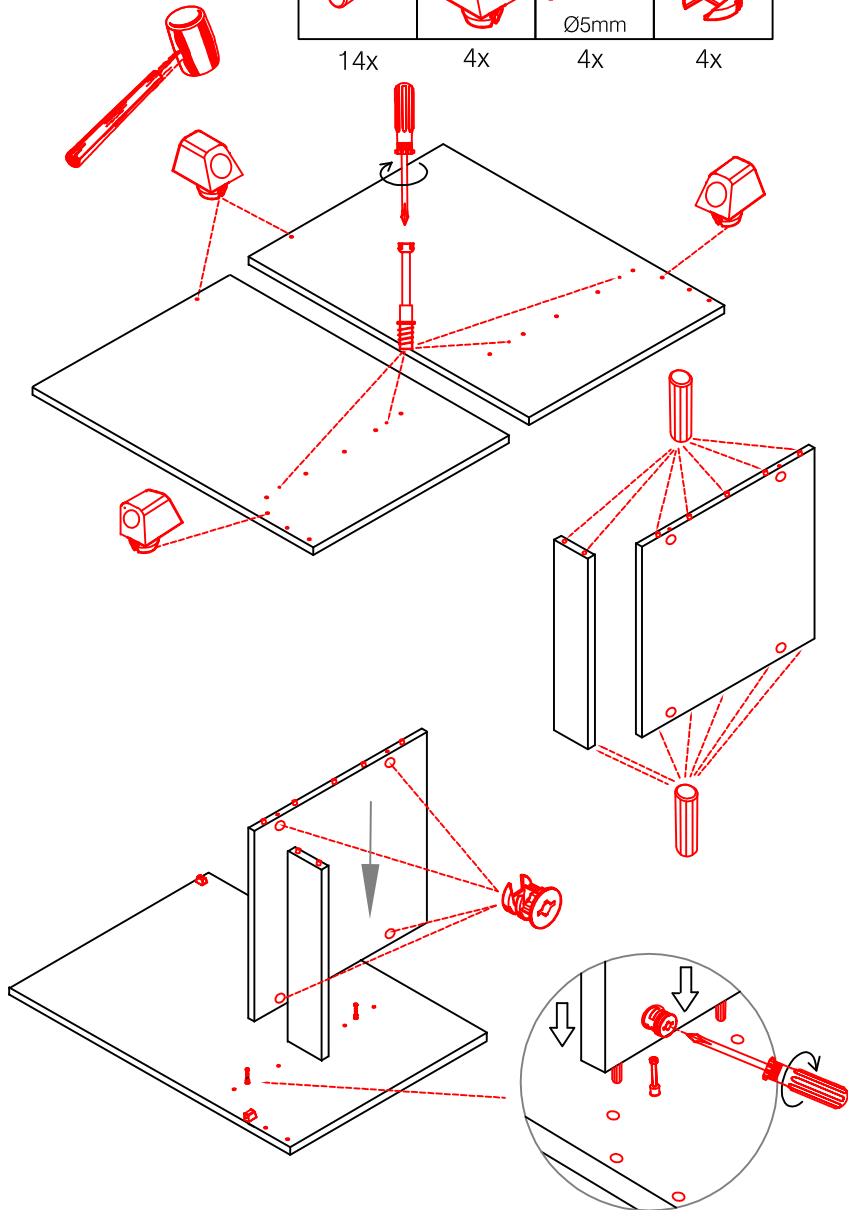

# US 50 B/ 60 B Variante (Blocktype)

Montageanleitung / Notice de montage / Assembly instruction

# HU 60 Blocktype Varianto

Montageanleitung / Notice de montage / Assembly instruction

# DSPU 100 Blocktype Varianto

Montageanleitung / Notice de montage / Assembly instruction

4x 4x 14x 4x 4x

4x 8x 10x 2x 2x

3,5x30  
4x

2x 2x 4x

Ø8mm

Ø 5mm