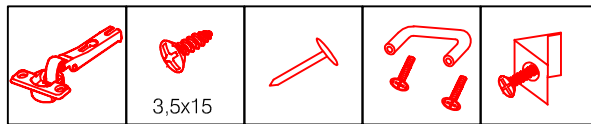

# DSPU 100 Blocktype Varianto

Montageanleitung / Notice de montage / Assembly instruction

4x 4x 14x 4x 4x

4x 8x 10x 2x 2x

3,5x30  
4x

2x 2x 4x

Ø8mm

Ø 5mm