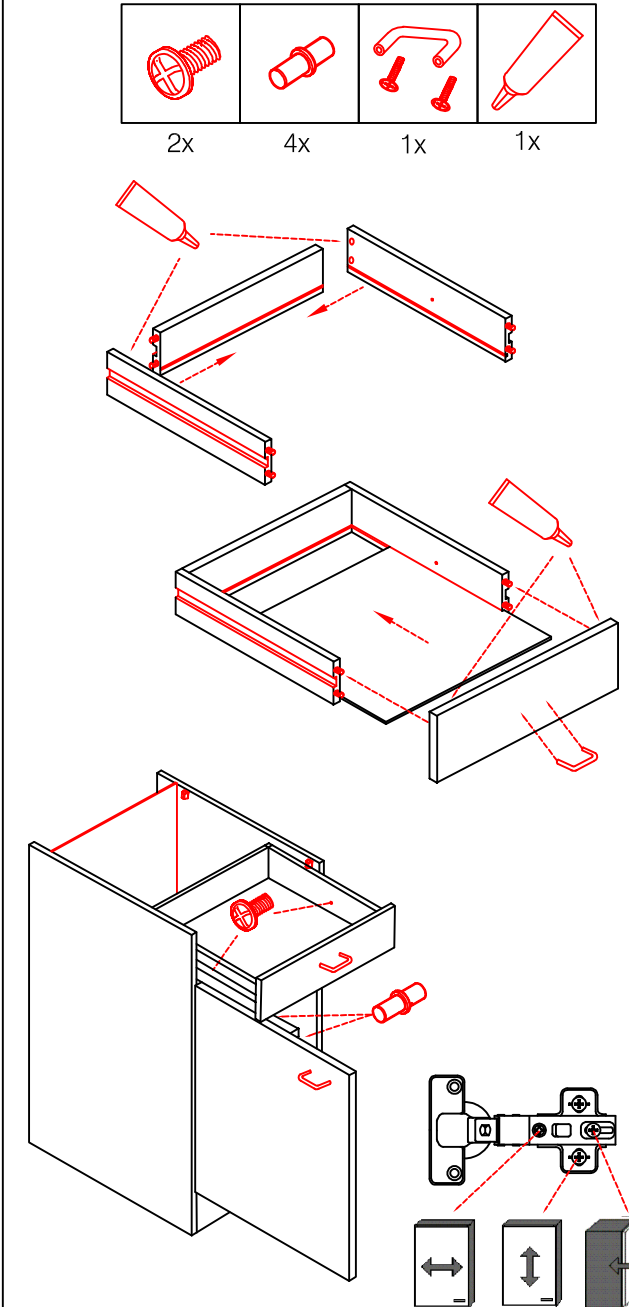

# US 50 B/ 60 B Variante (Blocktype)

Montageanleitung / Notice de montage / Assembly instruction

# DSPU 100 Blocktype Varianto

Montageanleitung / Notice de montage / Assembly instruction

4x 4x 14x 4x 4x

4x 8x 10x 2x 2x

3,5x30  
4x

2x 2x 4x

Ø8mm

Ø 5mm