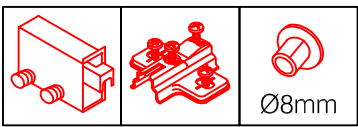

# DSPU 100 Blocktype Varianto

Montageanleitung / Notice de montage / Assembly instruction

4x 4x 14x 4x 4x

4x 8x 10x 2x 2x

3,5x30  
4x

2x 2x 4x

Ø8mm

Ø 5mm