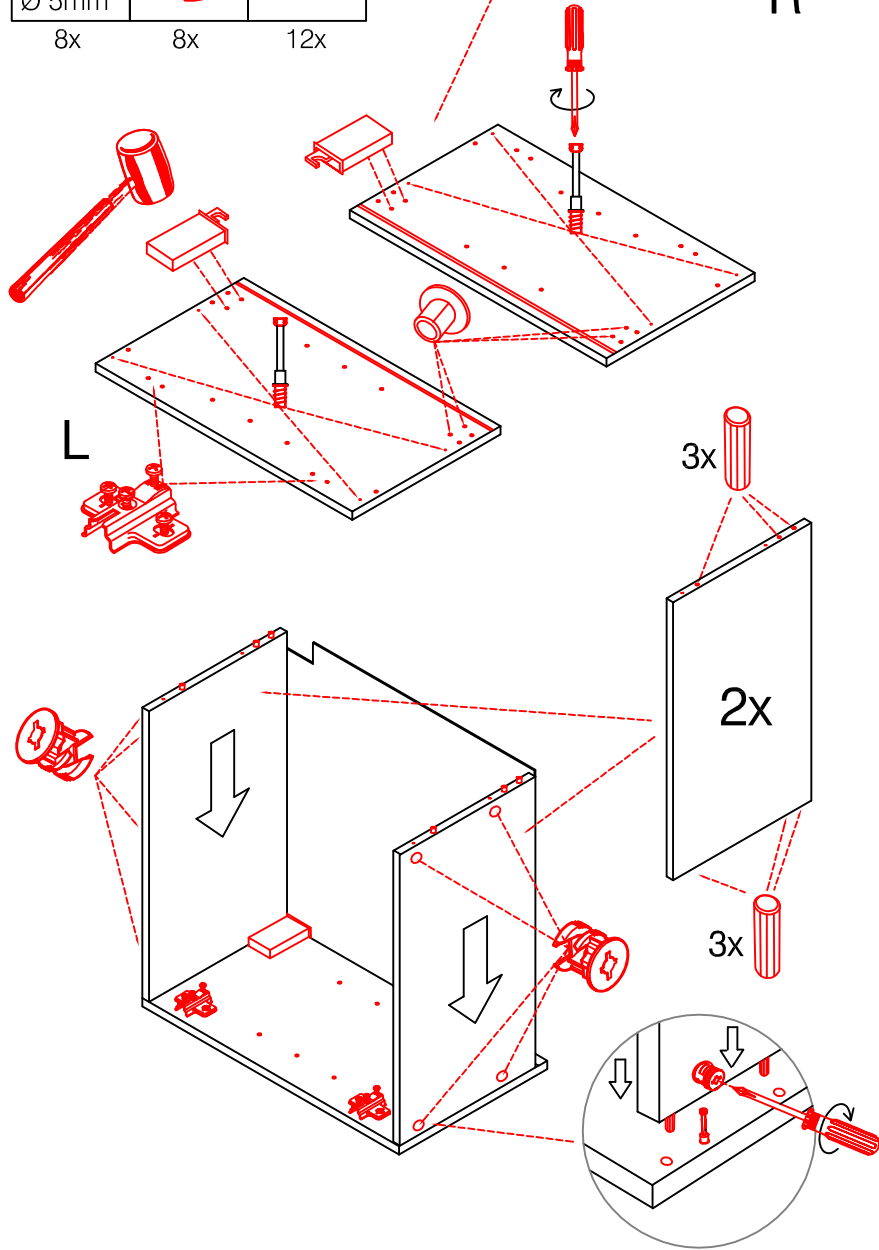

2x 2x 4x

Ø8mm

Ø 5mm

8x 8x 12x

L

R

H 30 / H 40 / H 50 / H 60 / KH 60-32 / HG 50 / HGH 50 / H 50-89 / H 60-89

Varianto Montageanleitung / Notice de montage / Assembly instruction

4x

12x

2x

1x

3,5x15

Ø5mm

8x

2x

Ø8mm

4x