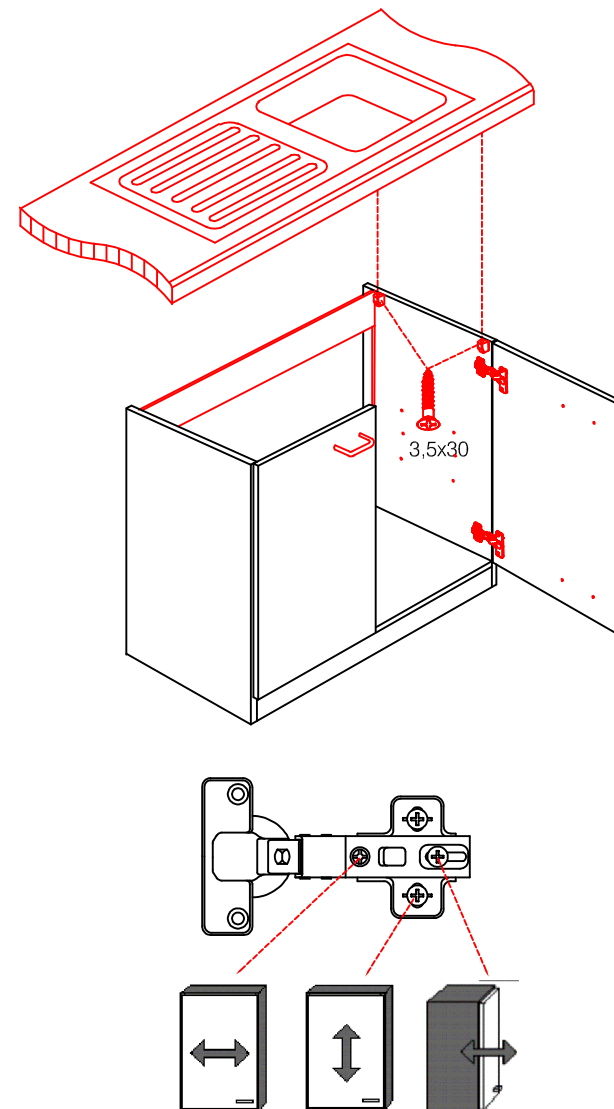

# DSPU 100 Blocktype Varianto

Montageanleitung / Notice de montage / Assembly instruction

4x 4x 14x 4x 4x

4x 8x 10x 2x 2x

3,5x30  
4x

2x 2x 4x

Ø8mm

Ø 5mm