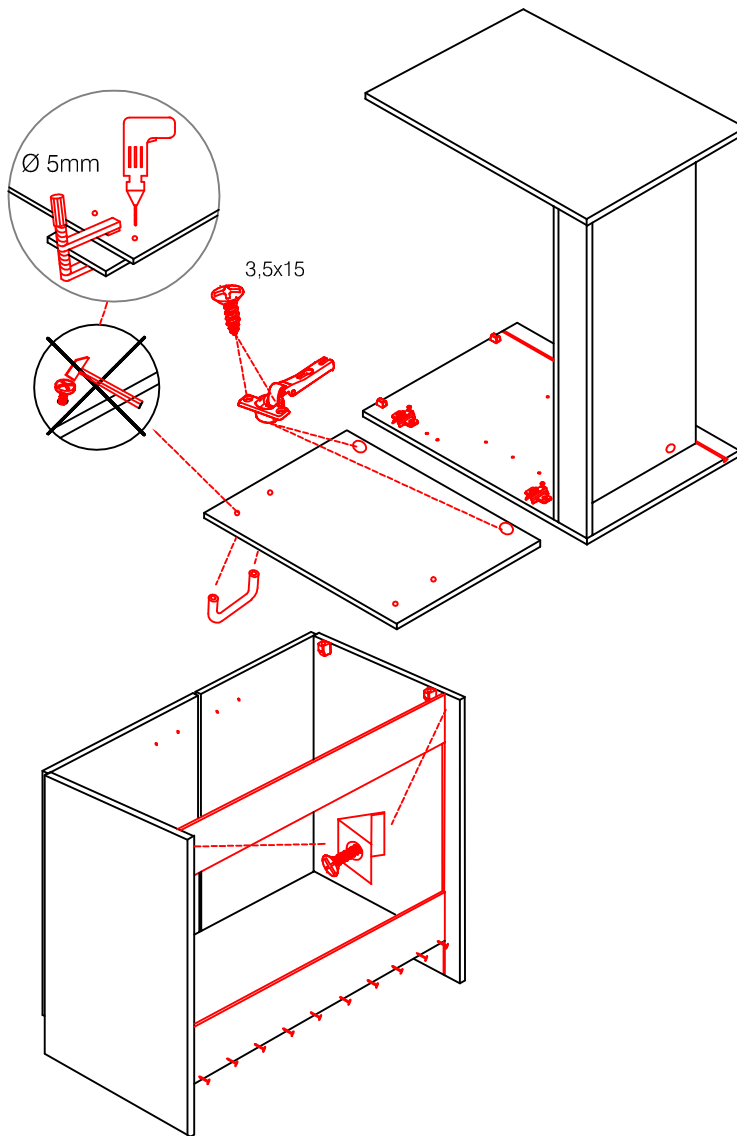

# DSPU 100 Blocktype Varianto

Montageanleitung / Notice de montage / Assembly instruction

4x 4x 14x 4x 4x

4x 8x 10x 2x 2x

3,5x30  
4x

2x 2x 4x

Ø8mm

Ø 5mm