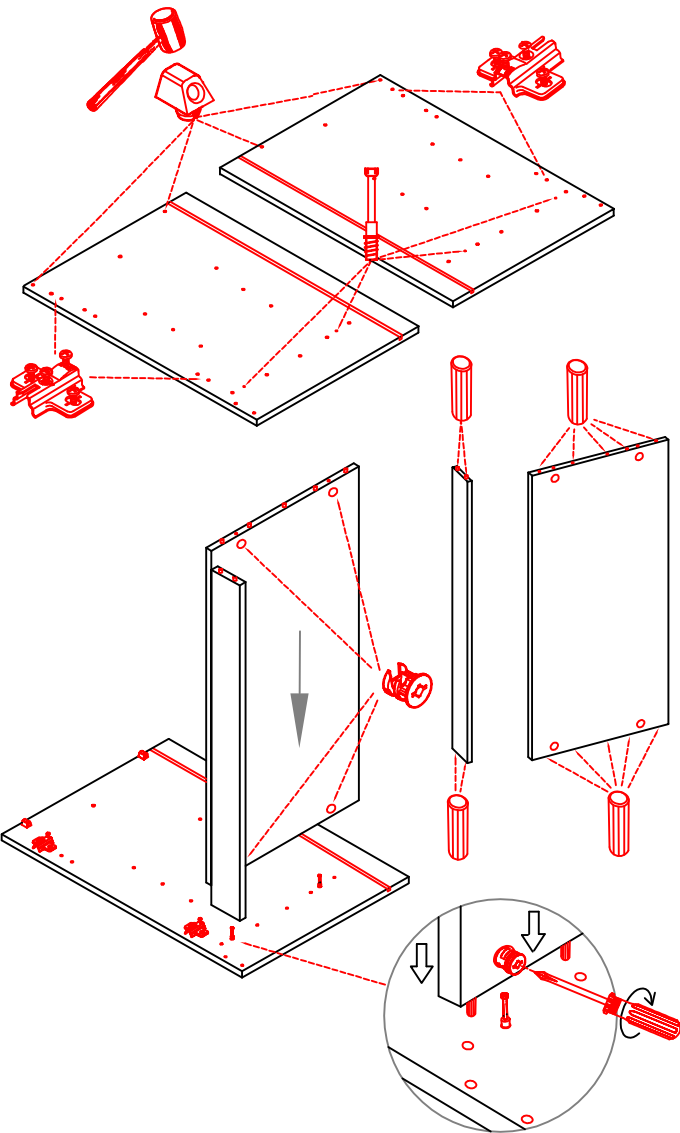

# DSPU 100 Blocktype Varianto

Montageanleitung / Notice de montage / Assembly instruction

4x 4x 14x 4x 4x

4x 8x 10x 2x 2x

3,5x30  
4x

2x 2x 4x

Ø8mm

Ø 5mm