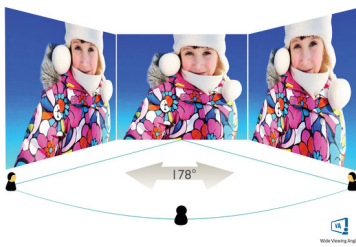

VA display

The Philips VA LED display uses an advanced multi-domain vertical alignment technology that gives you super-high static contrast ratios for extra-vivid and bright images. While standard office applications are handled with ease, it is especially suitable for photos, web browsing, films, gaming and demanding graphical applications. Its optimised pixel management technology gives you a 178/178 degree extra-wide viewing angle, resulting in crisp images.