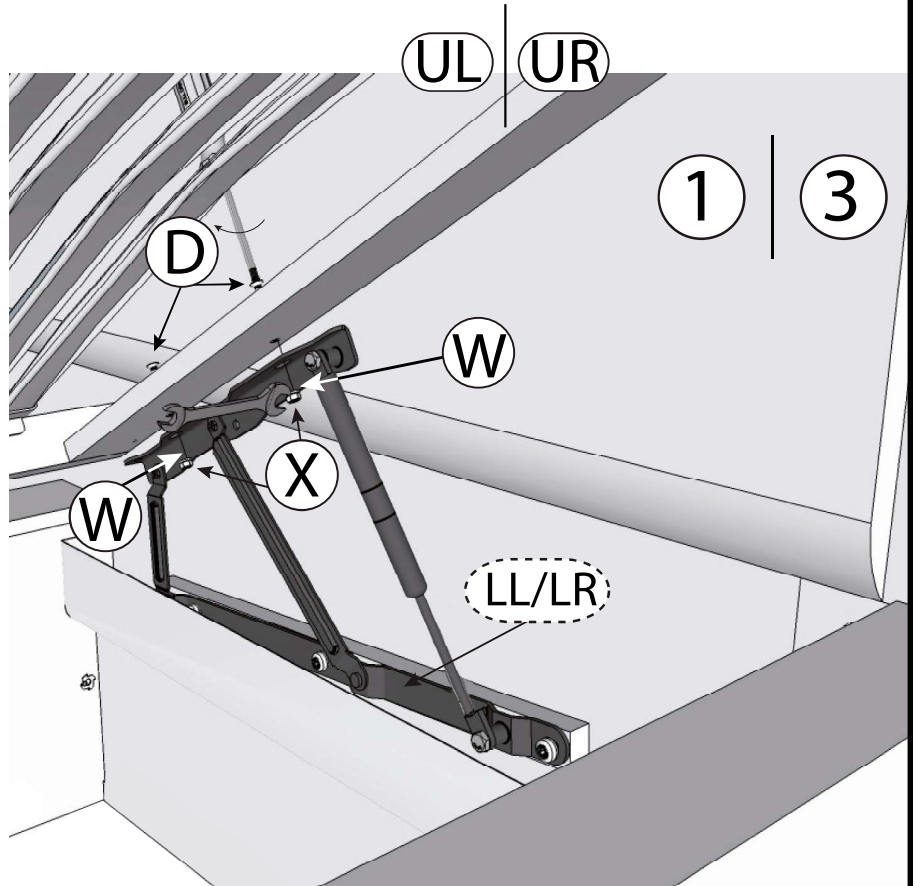

FRIEDA by meise

Bettkasten / Storage

160x200
180x200

4

1.

2.

3.

5