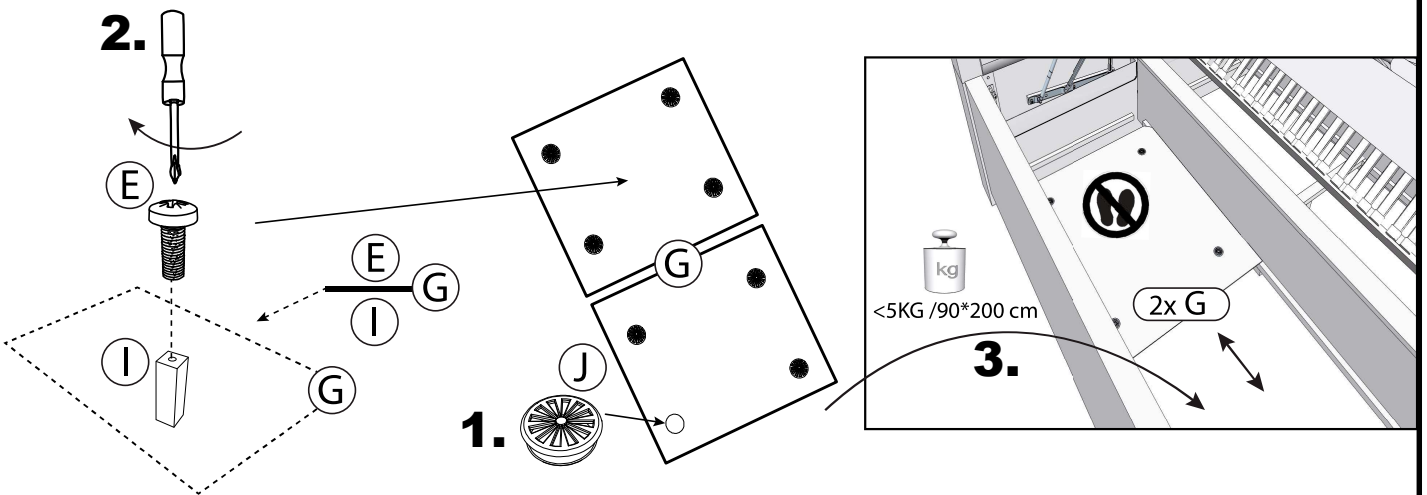

FRIEDA by meise

Bettkasten / Storage

160x200
180x200

6

7

8