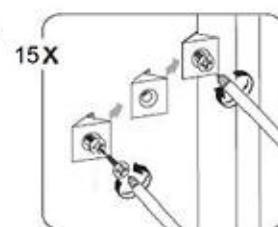

7

8

9

I		x4
M		x3
Q		x4
G		x13

10

A		x4
B		x4
C		x2

x2

11

U		x2
V		x1

x2