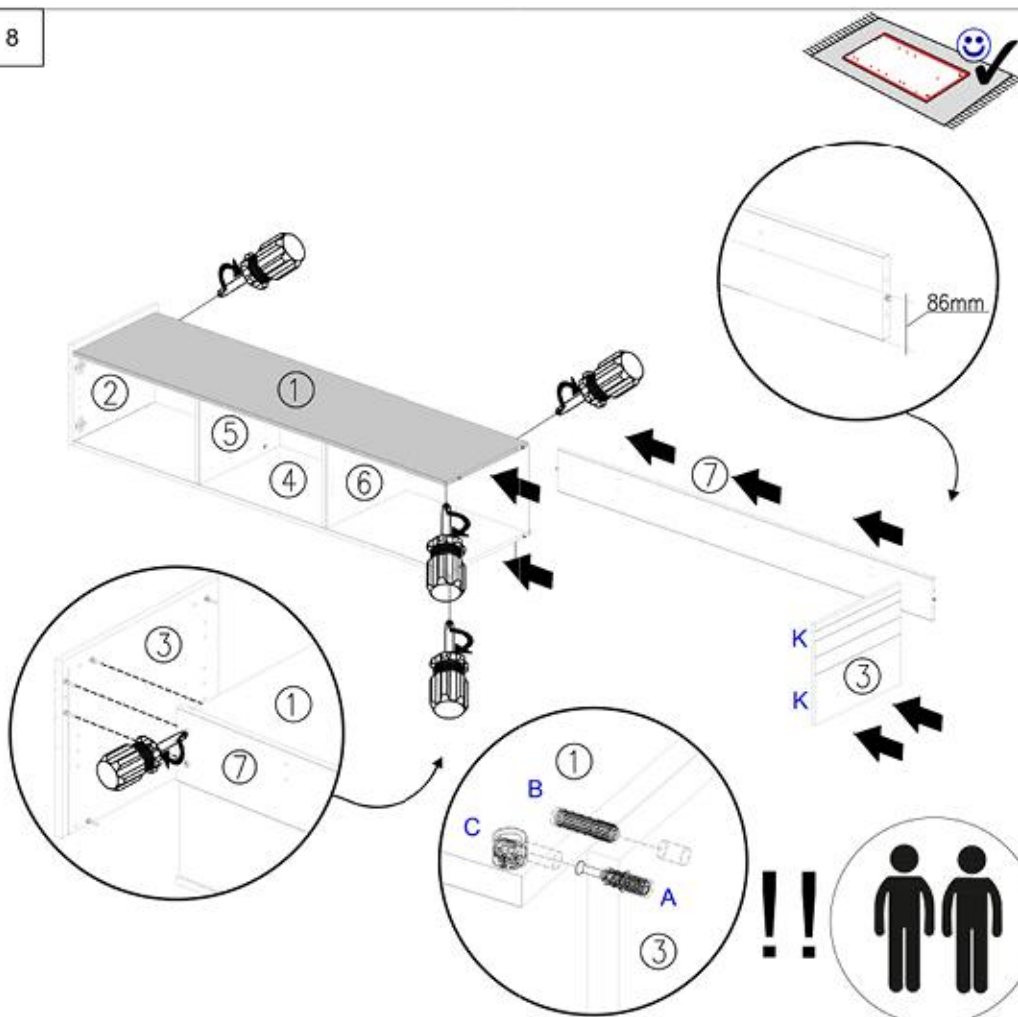

7

8

9

I		x4
M		x3
Q		x4
G		x13

10

A		x4
B		x4
C		x2

x2

11

U		x2
V		x1

x2