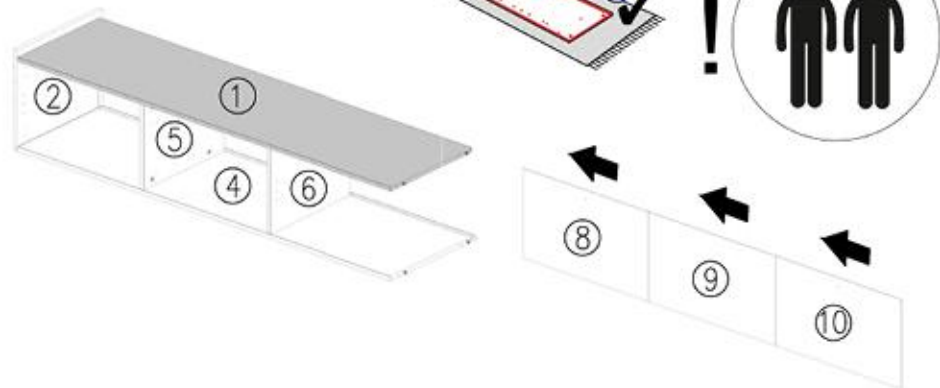

7

8

9

I		x4
M		x3
Q		x4
G		x13

10

A		x4
B		x4
C		x2

x2

11

U		x2
V		x1

x2