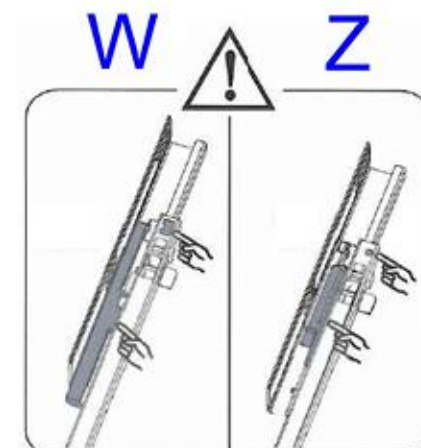

15

SOFT CLOSE  
433.03.123PUSH TO OPEN  
433.03.523

Z		L350	x1
W		L350	x1
L		Ø4,L-16	x8

16

SOFT CLOSE  
433.03.123PUSH TO OPEN  
433.03.523

Z		L350	x1
W		L350	x1
L		Ø4,L-16	x8

PUSH TO OPEN    SOFT CLOSE