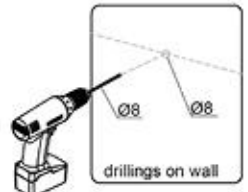

15

SOFT CLOSE  
433.03.123PUSH TO OPEN  
433.03.523

Z		L350	x1
W		L350	x1
L		Ø4,L-16	x8

16

SOFT CLOSE  
433.03.123PUSH TO OPEN  
433.03.523

Z		L350	x1
W		L350	x1
L		Ø4,L-16	x8

PUSH TO OPEN    SOFT CLOSE