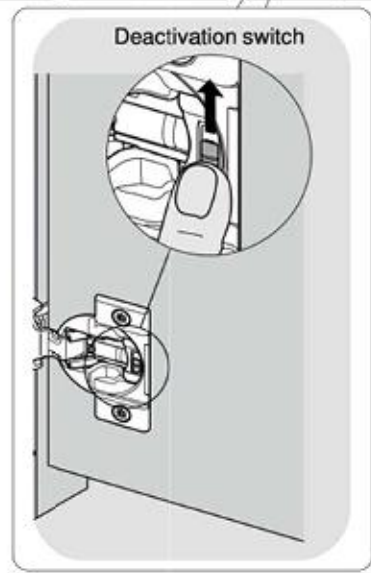

15

SOFT CLOSE  
433.03.123PUSH TO OPEN  
433.03.523

Z		L350	x1
W		L350	x1
L		Ø4,L-16	x8

16

SOFT CLOSE  
433.03.123PUSH TO OPEN  
433.03.523

Z		L350	x1
W		L350	x1
L		Ø4,L-16	x8

PUSH TO OPEN    SOFT CLOSE