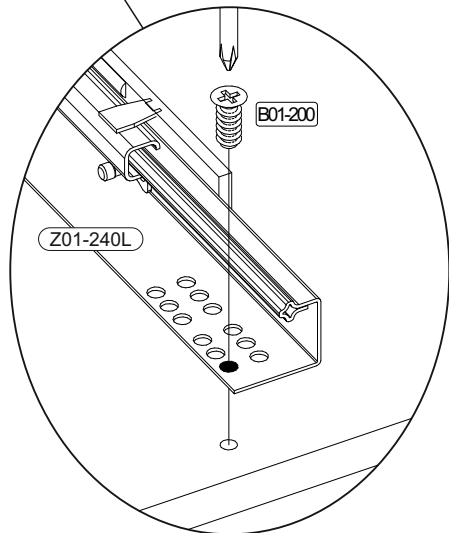

## Colli 1/2

**Z01-245-677** 4x 677mm  
**Z17-94** 1x 752x25x15mm  
**Z01-240L** 4x  
**Z01-240R** 4x  
**Z01-72** 4x 350x21mm  
**FTx-001759** 6x 335 x 124  
**FTx-001987** 2x 335 x 92  
**HTS-00107** 4x 738x 358  
**FTx-001985** 3x 792 x 252  
**FTx-001981** 1x 757 x 92  
**FTx-001761** 3x 757 x 124  
**FTx-001984** 1x 792 x 172

**Colli 2/2**

1163 x 460

500 x 50

822 x 419

939 x 417

909 x 394

909 x 394

798 x 394

798 x 394

1

	<b>B02-10</b>		<b>B01-200</b>	
	<b>4x</b>	$\varnothing 15 \times 12 \text{mm}$	<b>16x</b>	<b>6,3x13</b>

**2**

	B02-20		B01-36	
	4x		3x	4,0x40

**3**

--

RIVERSIDE

9

	B01-349	
	16x	

1

2

10

	B02-173		B01-123	
	4x		8x	4,0x15

The diagram shows a perspective view of a cabinet with a top panel and a bottom panel. The front panel has four circular holes. Dimensions are indicated: 45mm from the top and bottom edges to the first hole, and 45mm from the left and right edges to the first hole. A 55mm dimension is shown from the bottom edge to the second hole. A circular inset shows a corner joint with four screws (labeled B02-173) and a washer (labeled B01-123). The inset also shows a 4x quantity and a B02-173 label.