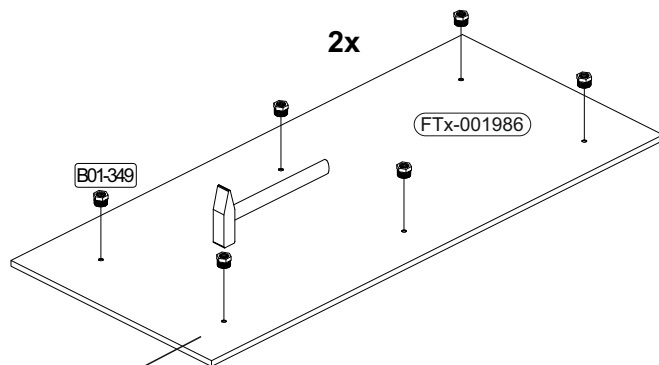

798 x 394

1

	<b>B02-10</b>		<b>B01-200</b>	
	<b>4x</b>	$\varnothing 15 \times 12 \text{mm}$	<b>16x</b>	<b>6,3x13</b>

**2**

	B02-20		B01-36	
	4x		3x	4,0x40

**3**

--

RIVERSIDE

4

2

5

6

	B01-10	
	4x	

7

8

B05-185		B01-90	
4x		4x	3,5x20

9

	B01-349	
	16x	

1

2

10

	B02-173		B01-123	
	4x		8x	4,0x15

The diagram shows a perspective view of a cabinet with a top panel and a bottom panel. The front panel has four circular holes. Dimensions are indicated: 45mm from the top and bottom edges to the first hole, and 45mm from the left and right edges to the first hole. A 55mm dimension is shown from the bottom edge to the second hole. A circular inset shows a corner joint with four screws (labeled B02-173) and a washer (labeled B01-123). The inset also shows a 4x quantity and a B02-173 label.