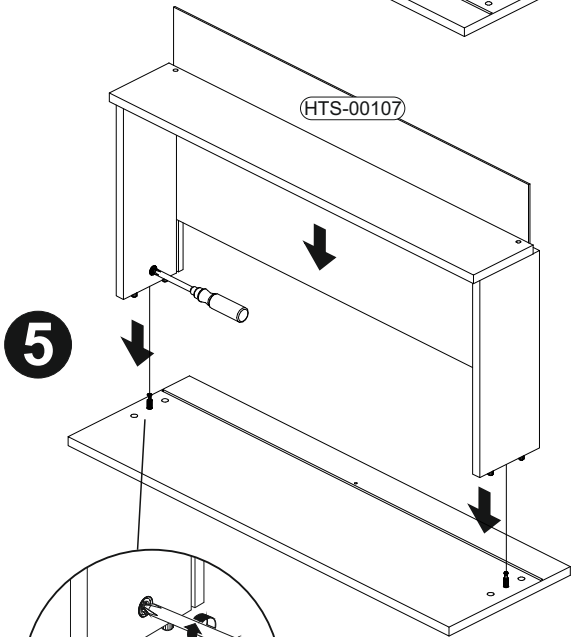

9

	B01-349	
	16x	

1

2

10

	B02-173		B01-123	
	4x		8x	4,0x15

The diagram shows a perspective view of a cabinet with a top panel and a bottom panel. The front panel has four circular holes. Dimensions are indicated: 45mm from the top and bottom edges to the first hole, and 45mm from the left and right edges to the first hole. A 55mm dimension is shown from the bottom edge to the second hole. A circular inset shows a corner joint with four screws (labeled B02-173) and a washer (labeled B01-123). The inset also shows a 4x quantity and a B02-173 label.

13

14

**15**

	<b>B02-10</b> 12x	 ø15x12mm	<b>B02-20</b> 12x		<b>B02-103</b> 24x	 8x30	<b>B01-30</b> 21x	 3x16	<b>B01-122</b> 6x	 4,0x13
-----------------------------------------------------------------------------------	----------------------	-----------------------------------------------------------------------------------------------	----------------------	-----------------------------------------------------------------------------------	-----------------------	--------------------------------------------------------------------------------------------	----------------------	---------------------------------------------------------------------------------------------	----------------------	-----------------------------------------------------------------------------------------------