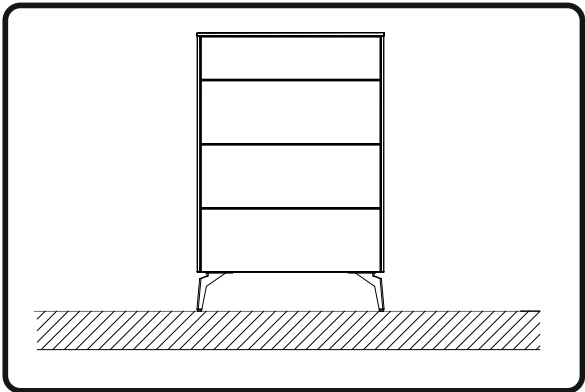

9

	B01-349	
	16x	

1

2

10

	B02-173		B01-123	
	4x		8x	4,0x15

The diagram shows a perspective view of a cabinet with a top panel and a bottom panel. The front panel has four circular holes. Dimensions are indicated: 45mm from the top and bottom edges to the first hole, and 45mm from the left and right edges to the first hole. A 55mm dimension is shown from the bottom edge to the second hole. A circular inset shows a corner joint with four screws (labeled B02-173) and a washer (labeled B01-123). The inset also shows a 4x quantity and a B02-173 label.