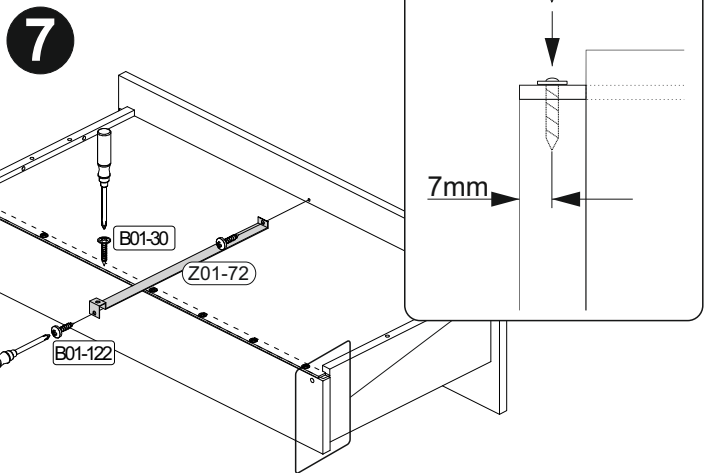

9

	B01-349	
	16x	

1

2

10

	B02-173		B01-123	
	4x		8x	4,0x15

The diagram shows a perspective view of a cabinet with a top panel and a bottom panel. The front panel has four circular holes. Dimensions are indicated: 45mm from the top and bottom edges to the first hole, and 45mm from the left and right edges to the first hole. A 55mm dimension is shown from the bottom edge to the second hole. A circular inset shows a corner joint with four screws (labeled B02-173) and a washer (labeled B01-123). The inset also shows a 4x quantity and a B02-173 label.

13

14

**15**

	<b>B02-10</b> 12x	 ø15x12mm	<b>B02-20</b> 12x		<b>B02-103</b> 24x	 8x30	<b>B01-30</b> 21x	 3x16	<b>B01-122</b> 6x	 4,0x13
-----------------------------------------------------------------------------------	----------------------	-----------------------------------------------------------------------------------------------	----------------------	-----------------------------------------------------------------------------------	-----------------------	--------------------------------------------------------------------------------------------	----------------------	---------------------------------------------------------------------------------------------	----------------------	-----------------------------------------------------------------------------------------------

# RIVERSIDE

16

	<b>B02-10</b> 4x	 ø15x12mm	<b>B02-20</b> 4x	 B02-103	8x	 8x30	<b>B01-30</b> 7x	 3x16	<b>B01-122</b> 2x	 4,0x13
--	---------------------	--------------	---------------------	-------------	----	----------	---------------------	----------	----------------------	------------