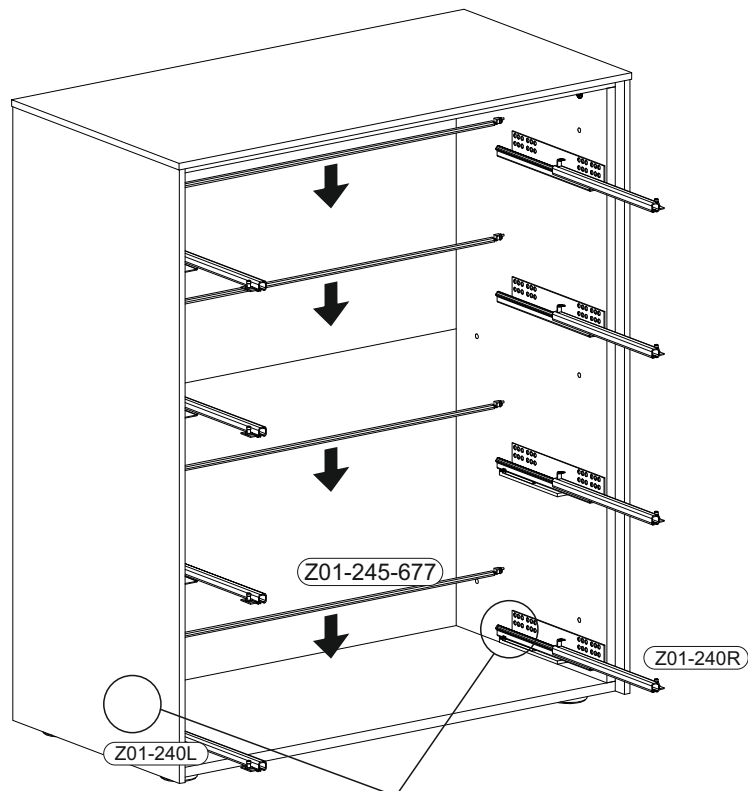

9

	B01-349	
	16x	

1

2

10

	B02-173		B01-123	
	4x		8x	4,0x15

The diagram shows a perspective view of a cabinet with a top panel and a bottom panel. The front panel has four circular holes. Dimensions are indicated: 45mm from the top and bottom edges to the first hole, and 45mm from the left and right edges to the first hole. A 55mm dimension is shown from the bottom edge to the second hole. A circular inset shows a corner joint with four screws (labeled B02-173) and a washer (labeled B01-123). The inset also shows a 4x quantity and a B02-173 label.

13

14

**15**

	<b>B02-10</b> 12x	 ø15x12mm	<b>B02-20</b> 12x		<b>B02-103</b> 24x	 8x30	<b>B01-30</b> 21x	 3x16	<b>B01-122</b> 6x	 4,0x13
-----------------------------------------------------------------------------------	----------------------	-----------------------------------------------------------------------------------------------	----------------------	-----------------------------------------------------------------------------------	-----------------------	--------------------------------------------------------------------------------------------	----------------------	---------------------------------------------------------------------------------------------	----------------------	-----------------------------------------------------------------------------------------------