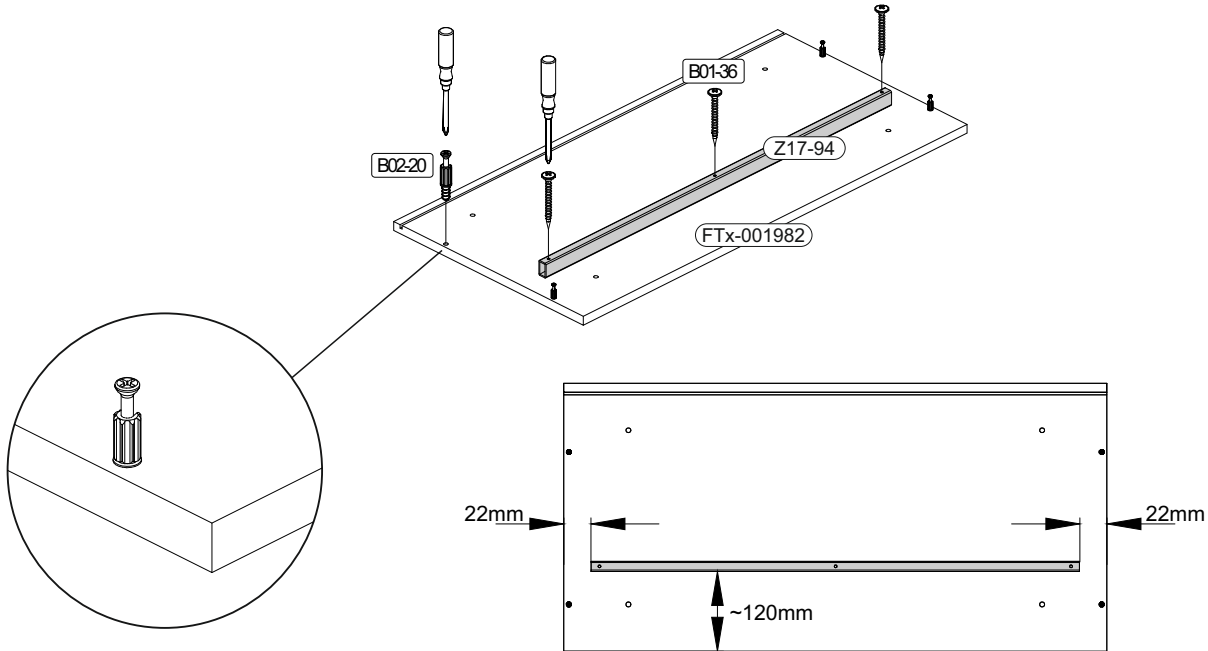

798 x 394

1

	<b>B02-10</b>		<b>B01-200</b>	
	<b>4x</b>	$\varnothing 15 \times 12 \text{mm}$	<b>16x</b>	<b>6,3x13</b>

**2**

	B02-20		B01-36	
	4x		3x	4,0x40

**3**

--

RIVERSIDE

9

	B01-349	
	16x	

1

2

10

	B02-173		B01-123	
	4x		8x	4,0x15

The diagram shows a perspective view of a cabinet with a top panel and a bottom panel. The front panel has four circular holes. Dimensions are indicated: 45mm from the top and bottom edges to the first hole, and 45mm from the left and right edges to the first hole. A 55mm dimension is shown from the bottom edge to the second hole. A circular inset shows a corner joint with four screws (labeled B02-173) and a washer (labeled B01-123). The inset also shows a 4x quantity and a B02-173 label.