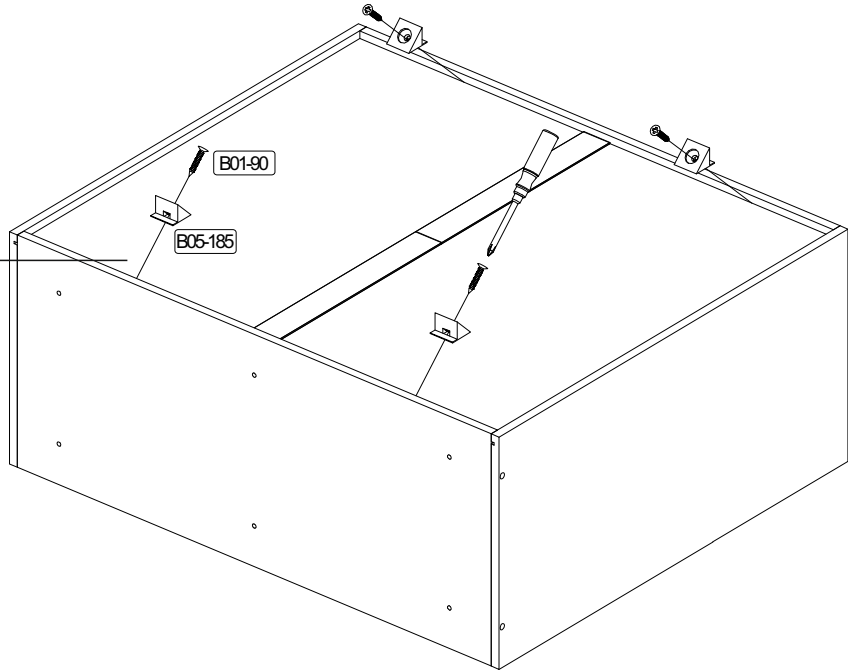

798 x 394

1

	<b>B02-10</b>		<b>B01-200</b>	
	<b>4x</b>	$\varnothing 15 \times 12 \text{mm}$	<b>16x</b>	<b>6,3x13</b>

**2**

	B02-20		B01-36	
	4x		3x	4,0x40

**3**

--

RIVERSIDE

4

2

5

6

	B01-10	
	4x	

7

8

B05-185		B01-90	
4x		4x	3,5x20

9

	B01-349	
	16x	

1

2

10

	B02-173		B01-123	
	4x		8x	4,0x15

The diagram shows a perspective view of a cabinet with a top panel and a bottom panel. The front panel has four circular holes. Dimensions are indicated: 45mm from the top and bottom edges to the first hole, and 45mm from the left and right edges to the first hole. A 55mm dimension is shown from the bottom edge to the second hole. A circular inset shows a corner joint with four screws (labeled B02-173) and a washer (labeled B01-123). The inset also shows a 4x quantity and a B02-173 label.