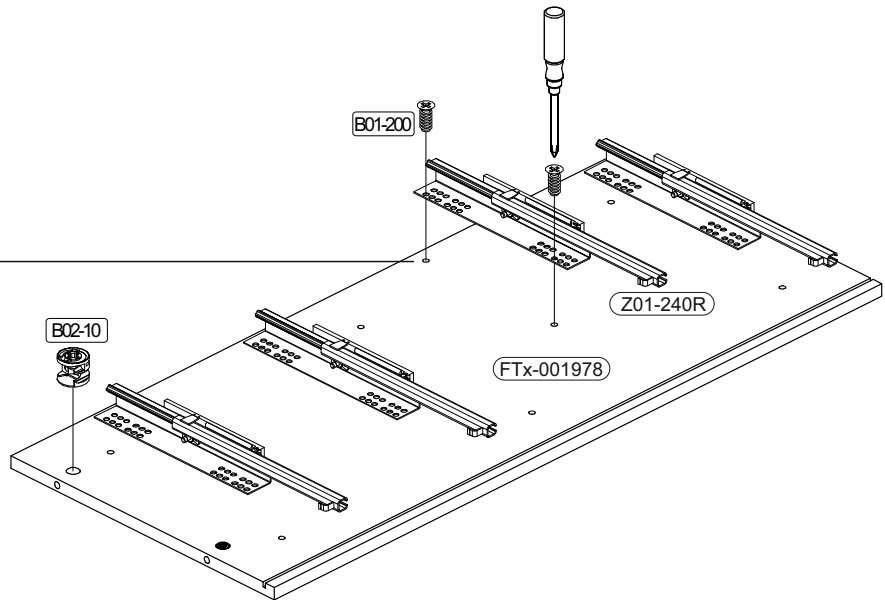

**Colli 2/2**

1163 x 460

500 x 50

822 x 419

939 x 417

909 x 394

909 x 394

798 x 394

798 x 394

1

	<b>B02-10</b>		<b>B01-200</b>	
	<b>4x</b>	$\varnothing 15 \times 12 \text{mm}$	<b>16x</b>	<b>6,3x13</b>

**2**

	B02-20		B01-36	
	4x		3x	4,0x40

**3**

--

RIVERSIDE

9

	B01-349	
	16x	

1

2

10

	B02-173		B01-123	
	4x		8x	4,0x15

The diagram shows a perspective view of a cabinet with a top panel and a bottom panel. The front panel has four circular holes. Dimensions are indicated: 45mm from the top and bottom edges to the first hole, and 45mm from the left and right edges to the first hole. A 55mm dimension is shown from the bottom edge to the second hole. A circular inset shows a corner joint with four screws (labeled B02-173) and a washer (labeled B01-123). The inset also shows a 4x quantity and a B02-173 label.