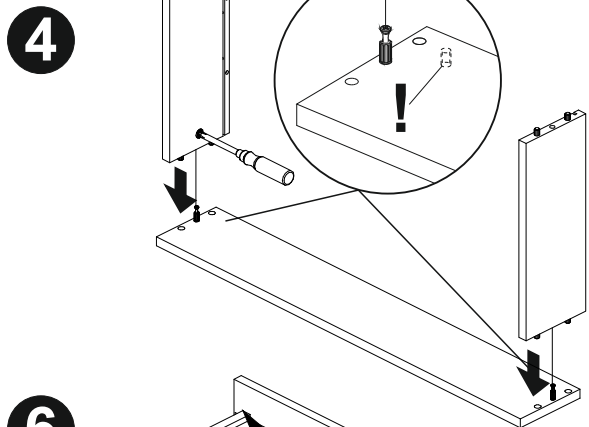

9

	B01-349	
	16x	

1

2

10

	B02-173		B01-123	
	4x		8x	4,0x15

The diagram shows a perspective view of a cabinet with a top panel and a bottom panel. The front panel has four circular holes. Dimensions are indicated: 45mm from the top and bottom edges to the first hole, and 45mm from the left and right edges to the first hole. A 55mm dimension is shown from the bottom edge to the second hole. A circular inset shows a corner joint with four screws (labeled B02-173) and a washer (labeled B01-123). The inset also shows a 4x quantity and a B02-173 label.

13

14

**15**

	<b>B02-10</b> 12x	 ø15x12mm	<b>B02-20</b> 12x		<b>B02-103</b> 24x	 8x30	<b>B01-30</b> 21x	 3x16	<b>B01-122</b> 6x	 4,0x13
-----------------------------------------------------------------------------------	----------------------	-----------------------------------------------------------------------------------------------	----------------------	-----------------------------------------------------------------------------------	-----------------------	--------------------------------------------------------------------------------------------	----------------------	---------------------------------------------------------------------------------------------	----------------------	-----------------------------------------------------------------------------------------------