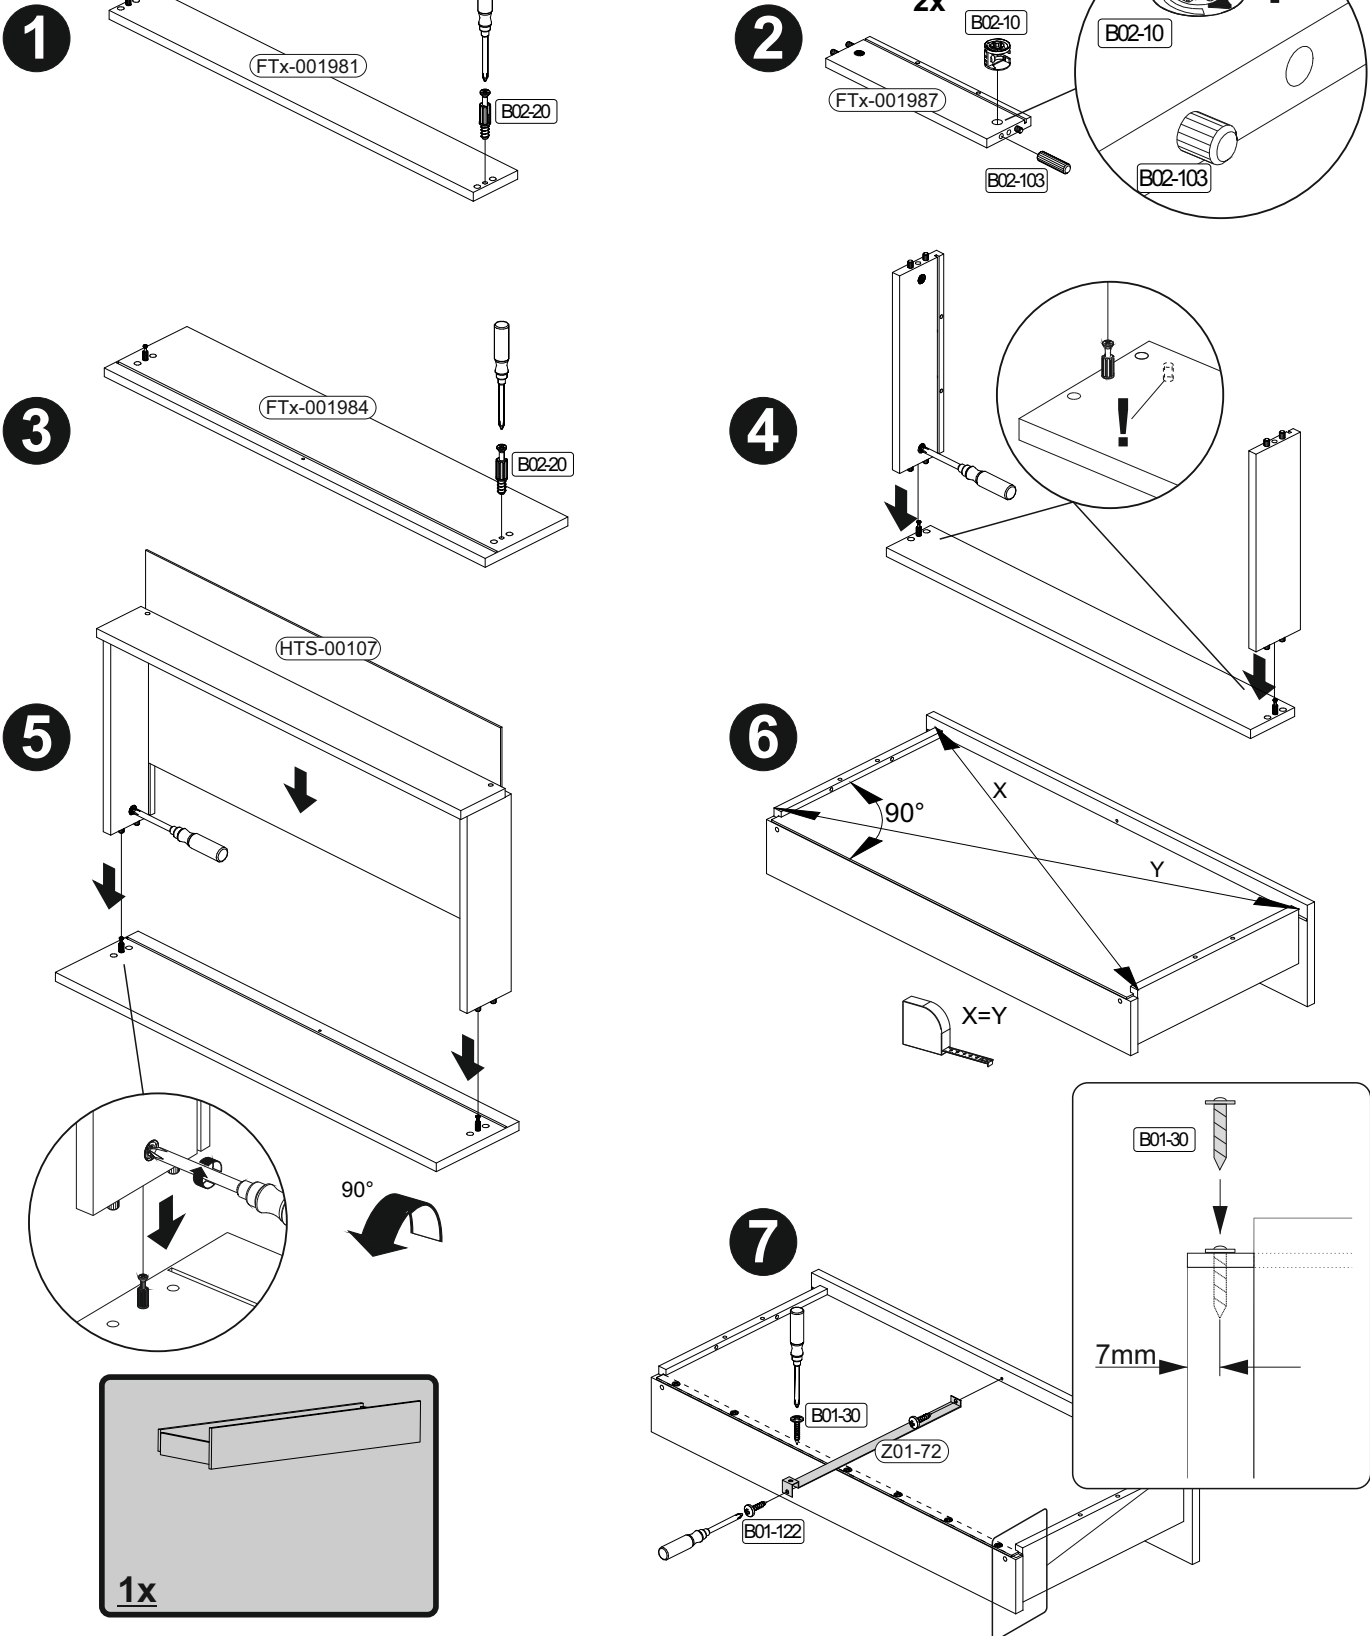

9

	B01-349	
	16x	

1

2

10

	B02-173		B01-123	
	4x		8x	4,0x15

The diagram shows a perspective view of a cabinet with a top panel and a bottom panel. The front panel has four circular holes. Dimensions are indicated: 45mm from the top and bottom edges to the first hole, and 45mm from the left and right edges to the first hole. A 55mm dimension is shown from the bottom edge to the second hole. A circular inset shows a corner joint with four screws (labeled B02-173) and a washer (labeled B01-123). The inset also shows a 4x quantity and a B02-173 label.

13

14

**15**

	<b>B02-10</b> 12x	 ø15x12mm	<b>B02-20</b> 12x		<b>B02-103</b> 24x	 8x30	<b>B01-30</b> 21x	 3x16	<b>B01-122</b> 6x	 4,0x13
-----------------------------------------------------------------------------------	----------------------	-----------------------------------------------------------------------------------------------	----------------------	-----------------------------------------------------------------------------------	-----------------------	--------------------------------------------------------------------------------------------	----------------------	---------------------------------------------------------------------------------------------	----------------------	-----------------------------------------------------------------------------------------------

# RIVERSIDE

16

	<b>B02-10</b> 4x	 ø15x12mm	<b>B02-20</b> 4x	 B02-103	8x	 8x30	<b>B01-30</b> 7x	 3x16	<b>B01-122</b> 2x	 4,0x13
--	---------------------	--------------	---------------------	-------------	----	----------	---------------------	----------	----------------------	------------