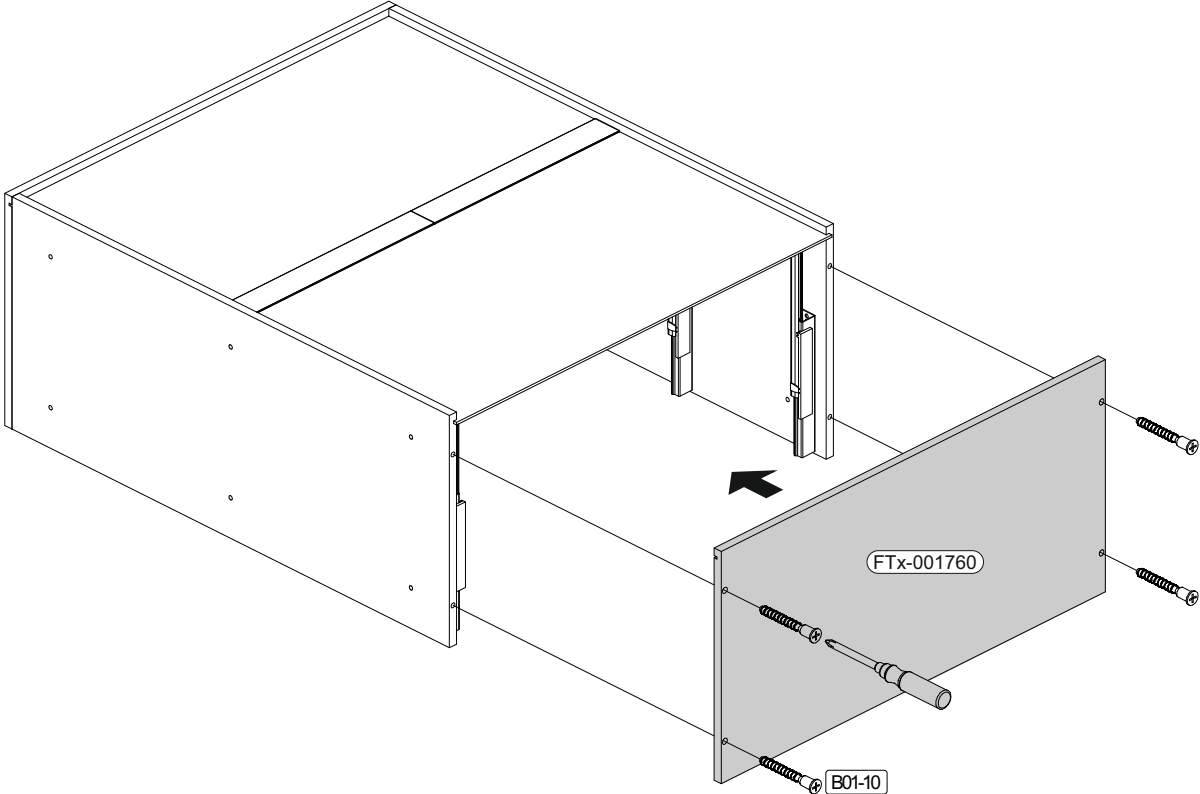

4

2

5

6

	B01-10	
	4x	

7

8

B05-185		B01-90	
4x		4x	3,5x20

9

	B01-349	
	16x	

1

2

10

	B02-173		B01-123	
	4x		8x	4,0x15

The diagram shows a perspective view of a cabinet with a top panel and a bottom panel. The front panel has four circular holes. Dimensions are indicated: 45mm from the top and bottom edges to the first hole, and 45mm from the left and right edges to the first hole. A 55mm dimension is shown from the bottom edge to the second hole. A circular inset shows a corner joint with four screws (labeled B02-173) and a washer (labeled B01-123). The inset also shows a 4x quantity and a B02-173 label.