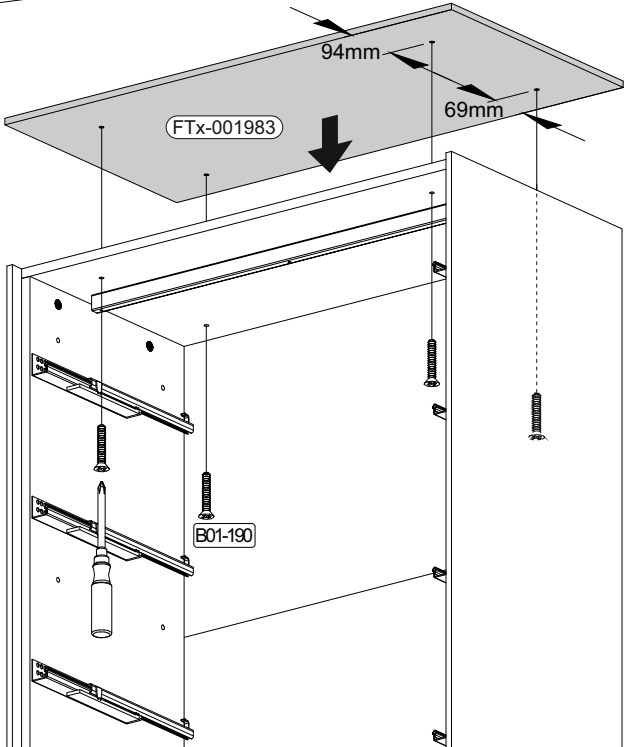

11

	B01-190	
	16x	M4x20