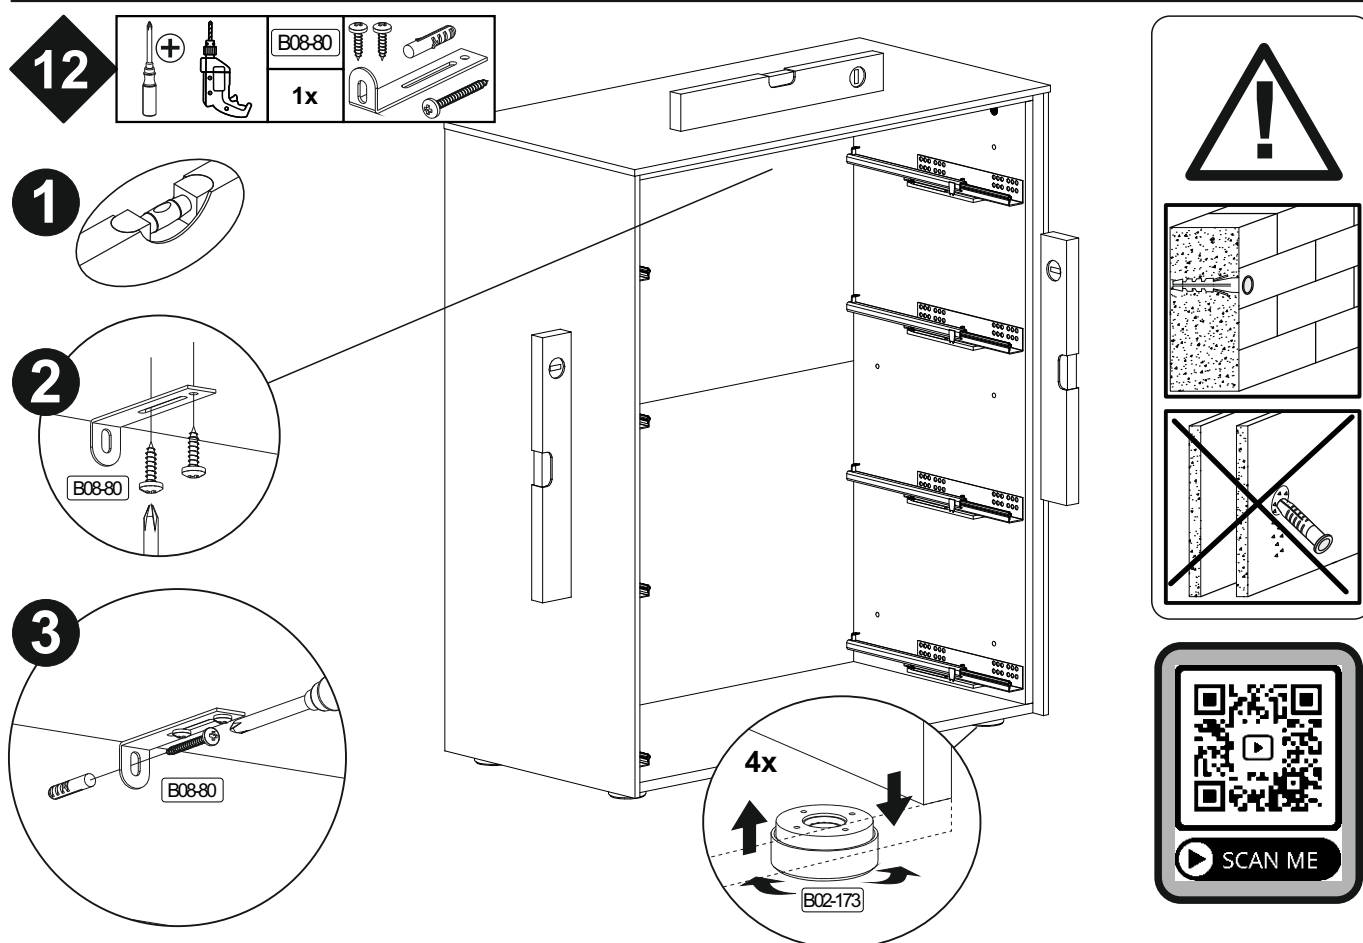

Achtung • Attention • Attenzione • Opgelet • Uwaga • Pozor • Figyelem • Atenție • Dikkat • Внимание • Fara • Vaara • Fare • Peligro	
(D)	Wandbefestigung dient als Kippschutz - unbedingt anbringen! Bei einigen Wandtypen kann ein Spezialdübel erforderlich sein!
(GB)	The wall fastening serves to prevent tipping - be absolutely sure to mount it! For certain wall types, a special wall plug may be necessary!
(FR)	La fixation murale sert de protection contre le basculement – à installer impérativement ! Pour certains types de murs il faut des chevilles spéciales !
(TR)	Duvardaki sabitleme, devrilmeye karşı bir emniyet tedbiridir ve mutlaka monte edilmelidir! Bazı duvar tiplerinde bunun için özel bir dübel gerekli olabilir!
(IT)	Il fissaggio alla parete serve da protezione anti-ribaltamento – attaccarla assolutamente! Per alcune strutture di parete può essere necessario un tassello speciale!
(NL)	Bevestiging aan de muur dient als kantelbescherming – zeker en vast bevestigen! Bij enkele muurtypes is een speciale plug misschien vereist!
(RU)	Обязательно установите крепление на стене во избежание опрокидывания! Для некоторых типов стен может потребоваться специальный дюбель!
(CZ)	Montáž na stěnu slouží jako ochrana proti převrnutí – bezpodmínečně umístěte! U některých typů stěn může být zapotřebí speciální hmoždinka!
(HU)	A terméket a falhoz kel rögzíteni, kűlőnben az felborulhat! Egyes faltűpusoknál speciális tiplit kell használni!
(RO)	Sistemul de fixare la perete servește ca protecție la răsturnare - de montat obligatoriu! Pentru unele tipuri de perți este posibil să fie necesar un diblu special!
(PL)	Mocowanie do ściany jest jednocześnie zabezpieczeniem przed przewróceniem – koniecznie zamontować! Do niektórych rodzajów ścian konieczne zastosować specjalne kołki mocujące.
(SWE)	Väggmontering fungerar som anti-lutningssskydd - det är viktigt att fästa det! En speciell plugg kan behövas för vissa väggtyper!
(FIN)	Seinäkiinnitys toimii kaatumista estävänä suojana - se on ehdottomasti kiinnitettävä! Joihinkin seinättyypeihin voidaan tarvita erityistappi!
(NOR)	Veggmontering fungerer som anti-vippebeskyttelse - det er viktig å feste det! En spesiell dyvel kan være nødvendig for noen veggtyper!
(DAN)	Vægmontering fungerer som anti-vip beskyttelse - det er vigtigt at fastgøre det! En speciel dyvel kan være påkrævet til nogle vægtyper!
(SK)	Upevnenie na stenu slúži ako ochrana proti prevráteniu – bezpodmienečne použite! Pre niektoré druhy stien môže byť potrebná špeciálna hmoždinka!
(ES)	El montaje en la pared sirve como protección antivuelco: ¡es imprescindible fijarlo! ¡Es posible que se requiera una espiga especial para algunos tipos de paredes!