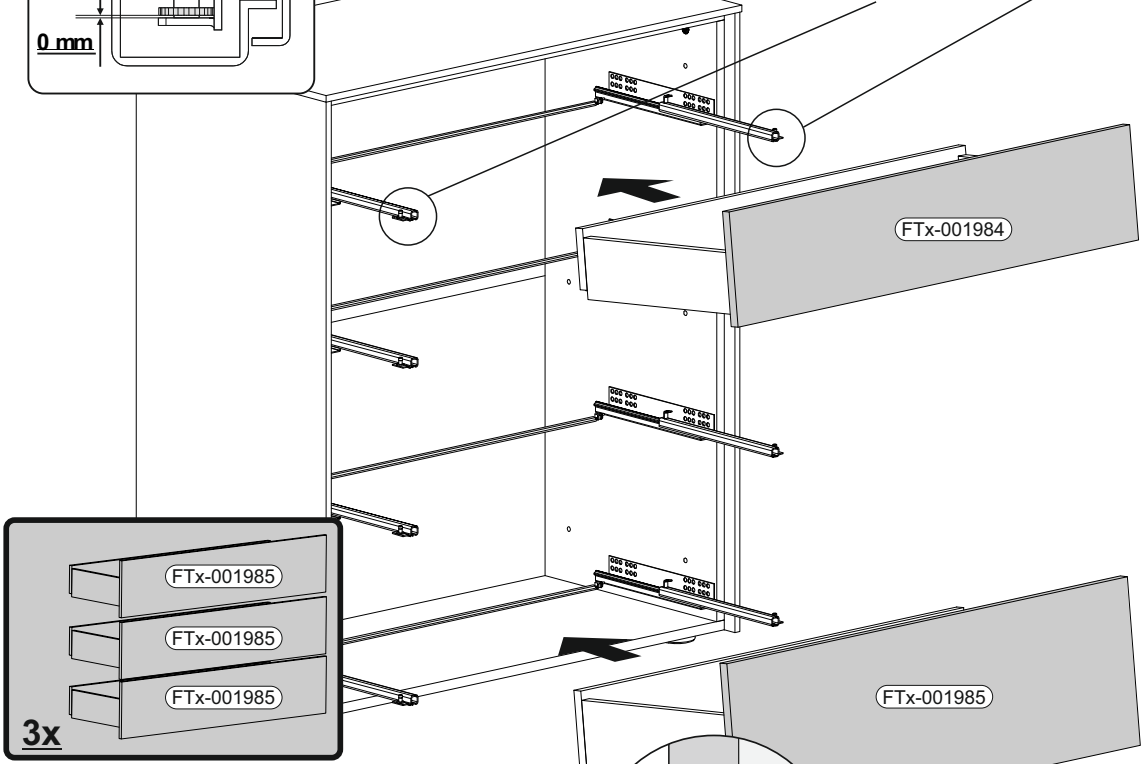

17

B05-301		B05-302	
4x		4x