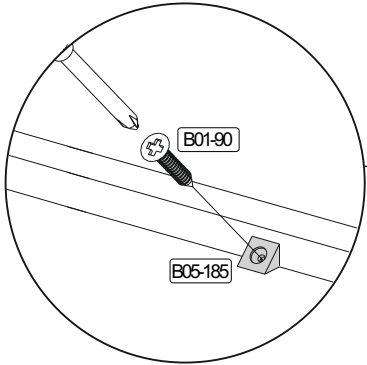

798 x 394

1

	<b>B02-10</b>		<b>B01-200</b>	
	<b>4x</b>	$\varnothing 15 \times 12 \text{mm}$	<b>16x</b>	<b>6,3x13</b>

**2**

	B02-20		B01-36	
	4x		3x	4,0x40

**3**

--

RIVERSIDE

4

2

5

6

	B01-10	
	4x	

7

8

B05-185		B01-90	
4x		4x	3,5x20

9

	B01-349	
	16x	

1

2

10

	B02-173		B01-123	
	4x		8x	4,0x15

The diagram shows a perspective view of a cabinet with a top panel and a bottom panel. The front panel has four circular holes. Dimensions are indicated: 45mm from the top and bottom edges to the first hole, and 45mm from the left and right edges to the first hole. A 55mm dimension is shown from the bottom edge to the second hole. A circular inset shows a corner joint with four screws (labeled B02-173) and a washer (labeled B01-123). The inset also shows a 4x quantity and a B02-173 label.

13

14

**15**

	<b>B02-10</b> 12x	 ø15x12mm	<b>B02-20</b> 12x		<b>B02-103</b> 24x	 8x30	<b>B01-30</b> 21x	 3x16	<b>B01-122</b> 6x	 4,0x13
-----------------------------------------------------------------------------------	----------------------	-----------------------------------------------------------------------------------------------	----------------------	-----------------------------------------------------------------------------------	-----------------------	--------------------------------------------------------------------------------------------	----------------------	---------------------------------------------------------------------------------------------	----------------------	-----------------------------------------------------------------------------------------------