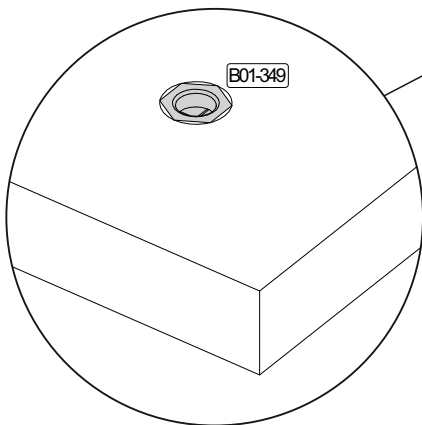

798 x 394

1

	<b>B02-10</b>		<b>B01-200</b>	
	<b>4x</b>	$\varnothing 15 \times 12 \text{mm}$	<b>16x</b>	<b>6,3x13</b>

**2**

	B02-20		B01-36	
	4x		3x	4,0x40

**3**

--

RIVERSIDE

4

2

5

6

	B01-10	
	4x	

7

8

B05-185		B01-90	
4x		4x	3,5x20

9

	B01-349	
	16x	

1

2

10

	B02-173		B01-123	
	4x		8x	4,0x15

The diagram shows a perspective view of a cabinet with a top panel and a bottom panel. The front panel has four circular holes. Dimensions are indicated: 45mm from the top and bottom edges to the first hole, and 45mm from the left and right edges to the first hole. A 55mm dimension is shown from the bottom edge to the second hole. A circular inset shows a corner joint with four screws (labeled B02-173) and a washer (labeled B01-123). The inset also shows a 4x quantity and a B02-173 label.