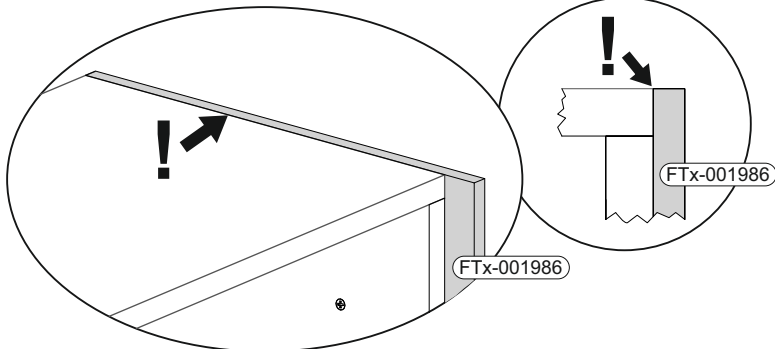

11

	B01-190	
	16x	M4x20