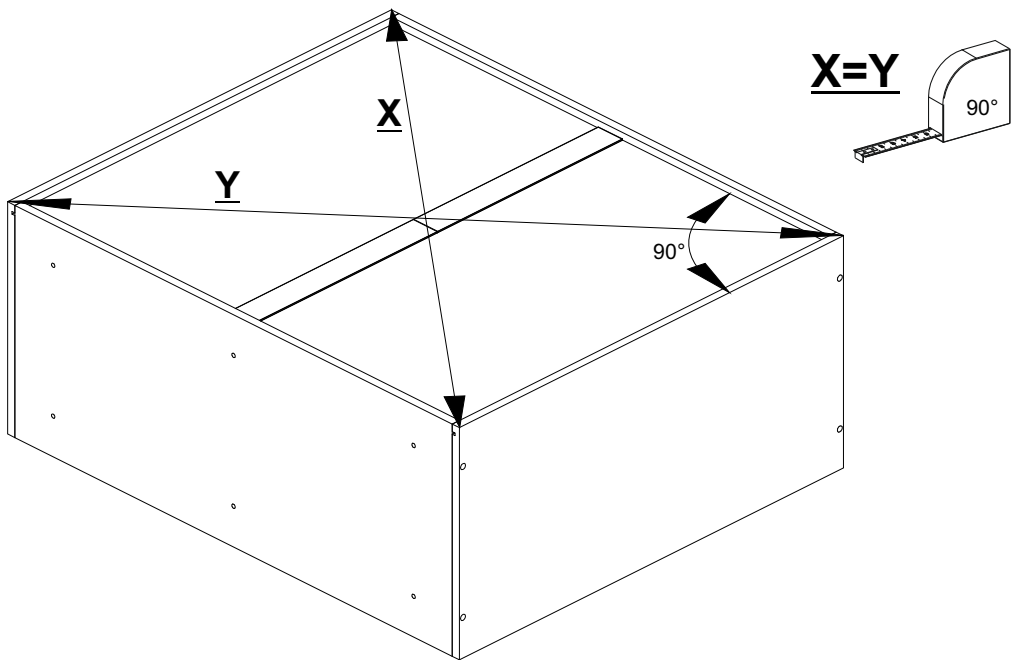

4

2

5

6

	B01-10	
	4x	

7

8

B05-185		B01-90	
4x		4x	3,5x20

9

	B01-349	
	16x	

1

2

10

	B02-173		B01-123	
	4x		8x	4,0x15

The diagram shows a perspective view of a cabinet with a top panel and a bottom panel. The front panel has four circular holes. Dimensions are indicated: 45mm from the top and bottom edges to the first hole, and 45mm from the left and right edges to the first hole. A 55mm dimension is shown from the bottom edge to the second hole. A circular inset shows a corner joint with four screws (labeled B02-173) and a washer (labeled B01-123). The inset also shows a 4x quantity and a B02-173 label.