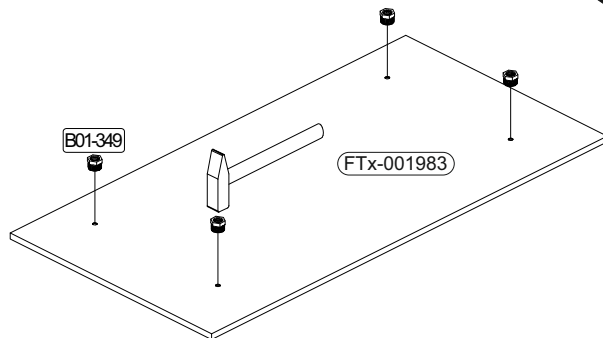

798 x 394

1

	<b>B02-10</b>		<b>B01-200</b>	
	<b>4x</b>	$\varnothing 15 \times 12 \text{mm}$	<b>16x</b>	<b>6,3x13</b>

**2**

	B02-20		B01-36	
	4x		3x	4,0x40

**3**

--

RIVERSIDE

4

2

5

6

	B01-10	
	4x	

7

8

B05-185		B01-90	
4x		4x	3,5x20

9

	B01-349	
	16x	

1

2

10

	B02-173		B01-123	
	4x		8x	4,0x15

The diagram shows a perspective view of a cabinet with a top panel and a bottom panel. The front panel has four circular holes. Dimensions are indicated: 45mm from the top and bottom edges to the first hole, and 45mm from the left and right edges to the first hole. A 55mm dimension is shown from the bottom edge to the second hole. A circular inset shows a corner joint with four screws (labeled B02-173) and a washer (labeled B01-123). The inset also shows a 4x quantity and a B02-173 label.