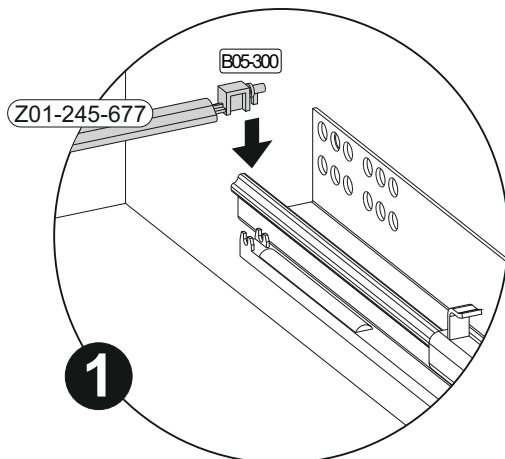

9

	B01-349	
	16x	

1

2

10

	B02-173		B01-123	
	4x		8x	4,0x15

The diagram shows a perspective view of a cabinet with a top panel and a bottom panel. The front panel has four circular holes. Dimensions are indicated: 45mm from the top and bottom edges to the first hole, and 45mm from the left and right edges to the first hole. A 55mm dimension is shown from the bottom edge to the second hole. A circular inset shows a corner joint with four screws (labeled B02-173) and a washer (labeled B01-123). The inset also shows a 4x quantity and a B02-173 label.

13

14

**15**

	<b>B02-10</b> 12x	 ø15x12mm	<b>B02-20</b> 12x		<b>B02-103</b> 24x	 8x30	<b>B01-30</b> 21x	 3x16	<b>B01-122</b> 6x	 4,0x13
-----------------------------------------------------------------------------------	----------------------	-----------------------------------------------------------------------------------------------	----------------------	-----------------------------------------------------------------------------------	-----------------------	--------------------------------------------------------------------------------------------	----------------------	---------------------------------------------------------------------------------------------	----------------------	-----------------------------------------------------------------------------------------------