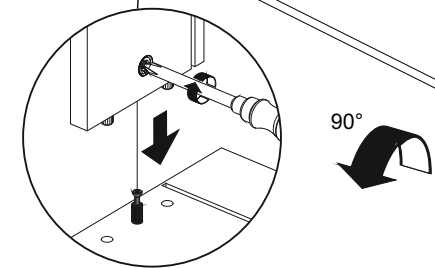

9

	B01-349	
	16x	

1

2

10

	B02-173		B01-123	
	4x		8x	4,0x15

The diagram shows a perspective view of a cabinet with a top panel and a bottom panel. The front panel has four circular holes. Dimensions are indicated: 45mm from the top and bottom edges to the first hole, and 45mm from the left and right edges to the first hole. A 55mm dimension is shown from the bottom edge to the second hole. A circular inset shows a corner joint with four screws (labeled B02-173) and a washer (labeled B01-123). The inset also shows a 4x quantity and a B02-173 label.

13

14

**15**

	<b>B02-10</b> 12x	 ø15x12mm	<b>B02-20</b> 12x		<b>B02-103</b> 24x	 8x30	<b>B01-30</b> 21x	 3x16	<b>B01-122</b> 6x	 4,0x13
-----------------------------------------------------------------------------------	----------------------	-----------------------------------------------------------------------------------------------	----------------------	-----------------------------------------------------------------------------------	-----------------------	--------------------------------------------------------------------------------------------	----------------------	---------------------------------------------------------------------------------------------	----------------------	-----------------------------------------------------------------------------------------------