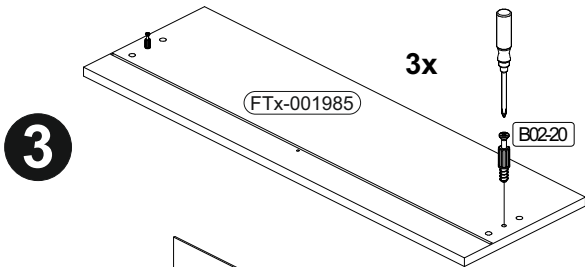

9

	B01-349	
	16x	

1

2

10

	B02-173		B01-123	
	4x		8x	4,0x15

The diagram shows a perspective view of a cabinet with a top panel and a bottom panel. The front panel has four circular holes. Dimensions are indicated: 45mm from the top and bottom edges to the first hole, and 45mm from the left and right edges to the first hole. A 55mm dimension is shown from the bottom edge to the second hole. A circular inset shows a corner joint with four screws (labeled B02-173) and a washer (labeled B01-123). The inset also shows a 4x quantity and a B02-173 label.

13

14

**15**

	<b>B02-10</b> 12x	 ø15x12mm	<b>B02-20</b> 12x		<b>B02-103</b> 24x	 8x30	<b>B01-30</b> 21x	 3x16	<b>B01-122</b> 6x	 4,0x13
-----------------------------------------------------------------------------------	----------------------	-----------------------------------------------------------------------------------------------	----------------------	-----------------------------------------------------------------------------------	-----------------------	--------------------------------------------------------------------------------------------	----------------------	---------------------------------------------------------------------------------------------	----------------------	-----------------------------------------------------------------------------------------------