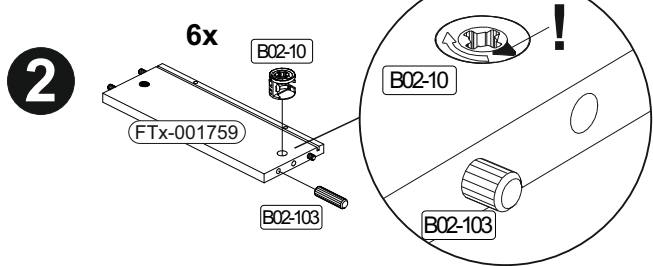

9

	B01-349	
	16x	

1

2

10

	B02-173		B01-123	
	4x		8x	4,0x15

The diagram shows a perspective view of a cabinet with a top panel and a bottom panel. The front panel has four circular holes. Dimensions are indicated: 45mm from the top and bottom edges to the first hole, and 45mm from the left and right edges to the first hole. A 55mm dimension is shown from the bottom edge to the second hole. A circular inset shows a corner joint with four screws (labeled B02-173) and a washer (labeled B01-123). The inset also shows a 4x quantity and a B02-173 label.

13

14

**15**

	<b>B02-10</b> 12x	 ø15x12mm	<b>B02-20</b> 12x		<b>B02-103</b> 24x	 8x30	<b>B01-30</b> 21x	 3x16	<b>B01-122</b> 6x	 4,0x13
-----------------------------------------------------------------------------------	----------------------	-----------------------------------------------------------------------------------------------	----------------------	-----------------------------------------------------------------------------------	-----------------------	--------------------------------------------------------------------------------------------	----------------------	---------------------------------------------------------------------------------------------	----------------------	-----------------------------------------------------------------------------------------------