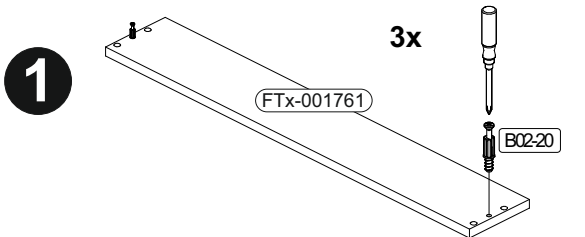

9

	B01-349	
	16x	

1

2

10

	B02-173		B01-123	
	4x		8x	4,0x15

The diagram shows a perspective view of a cabinet with a top panel and a bottom panel. The front panel has four circular holes. Dimensions are indicated: 45mm from the top and bottom edges to the first hole, and 45mm from the left and right edges to the first hole. A 55mm dimension is shown from the bottom edge to the second hole. A circular inset shows a corner joint with four screws (labeled B02-173) and a washer (labeled B01-123). The inset also shows a 4x quantity and a B02-173 label.

13

14

**15**

	<b>B02-10</b> 12x	 ø15x12mm	<b>B02-20</b> 12x		<b>B02-103</b> 24x	 8x30	<b>B01-30</b> 21x	 3x16	<b>B01-122</b> 6x	 4,0x13
-----------------------------------------------------------------------------------	----------------------	-----------------------------------------------------------------------------------------------	----------------------	-----------------------------------------------------------------------------------	-----------------------	--------------------------------------------------------------------------------------------	----------------------	---------------------------------------------------------------------------------------------	----------------------	-----------------------------------------------------------------------------------------------