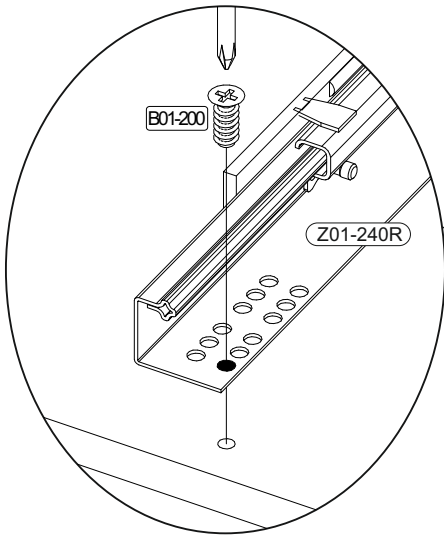

## Colli 1/2

**Z01-245-677** 4x 677mm  
**Z17-94** 1x 752x25x15mm  
**Z01-240L** 4x  
**Z01-240R** 4x  
**Z01-72** 4x 350x21mm  
**FTx-001759** 6x 335 x 124  
**FTx-001987** 2x 335 x 92  
**HTS-00107** 4x 738x 358  
**FTx-001985** 3x 792 x 252  
**FTx-001981** 1x 757 x 92  
**FTx-001761** 3x 757 x 124  
**FTx-001984** 1x 792 x 172

798 x 394

1

	<b>B02-10</b>		<b>B01-200</b>	
	<b>4x</b>	$\varnothing 15 \times 12 \text{mm}$	<b>16x</b>	<b>6,3x13</b>

**2**

	B02-20		B01-36	
	4x		3x	4,0x40

**3**

--

RIVERSIDE

9

	B01-349	
	16x	

1

2

10

	B02-173		B01-123	
	4x		8x	4,0x15

The diagram shows a perspective view of a cabinet with a top panel and a bottom panel. The front panel has four circular holes. Dimensions are indicated: 45mm from the top and bottom edges to the first hole, and 45mm from the left and right edges to the first hole. A 55mm dimension is shown from the bottom edge to the second hole. A circular inset shows a corner joint with four screws (labeled B02-173) and a washer (labeled B01-123). The inset also shows a 4x quantity and a B02-173 label.