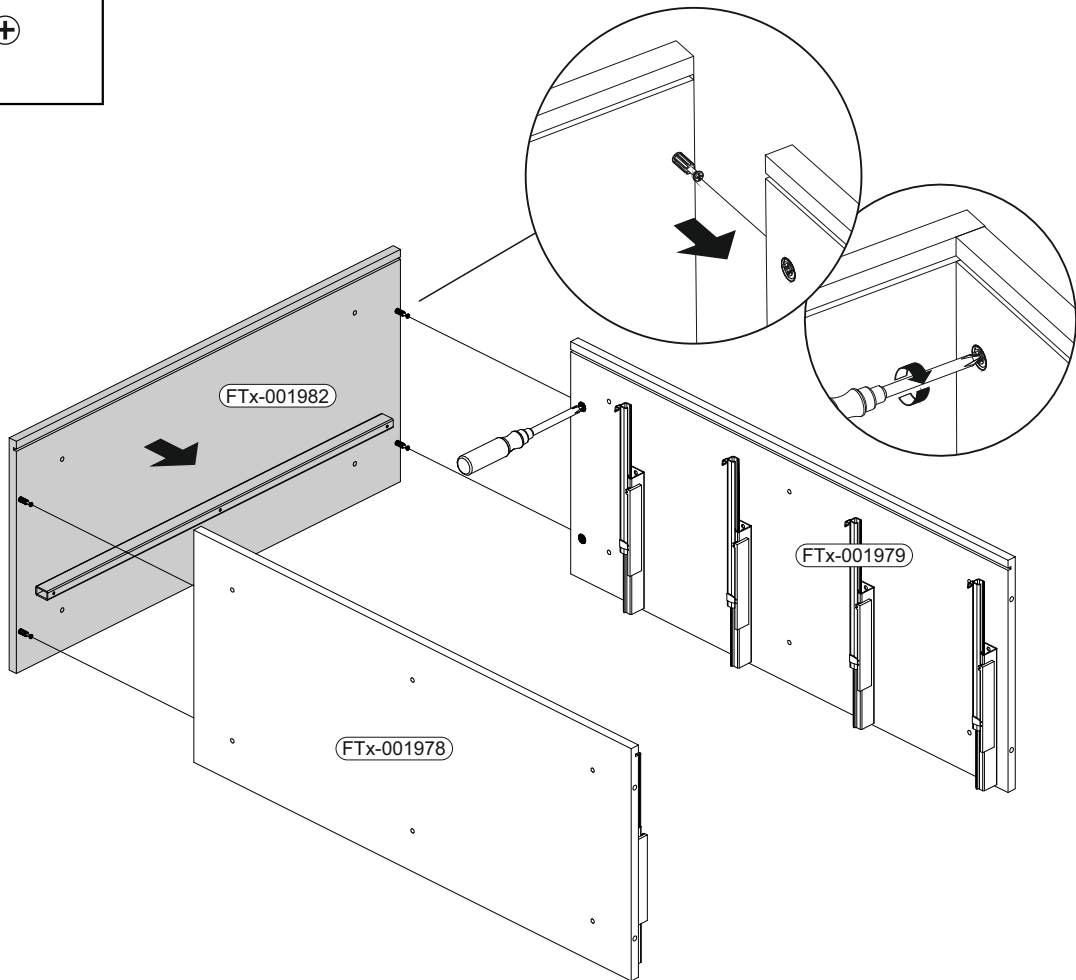

798 x 394

1

	<b>B02-10</b>		<b>B01-200</b>	
	<b>4x</b>	$\varnothing 15 \times 12 \text{mm}$	<b>16x</b>	<b>6,3x13</b>

**2**

	B02-20		B01-36	
	4x		3x	4,0x40

**3**

--

RIVERSIDE

9

	B01-349	
	16x	

1

2

10

	B02-173		B01-123	
	4x		8x	4,0x15

The diagram shows a perspective view of a cabinet with a top panel and a bottom panel. The front panel has four circular holes. Dimensions are indicated: 45mm from the top and bottom edges to the first hole, and 45mm from the left and right edges to the first hole. A 55mm dimension is shown from the bottom edge to the second hole. A circular inset shows a corner joint with four screws (labeled B02-173) and a washer (labeled B01-123). The inset also shows a 4x quantity and a B02-173 label.