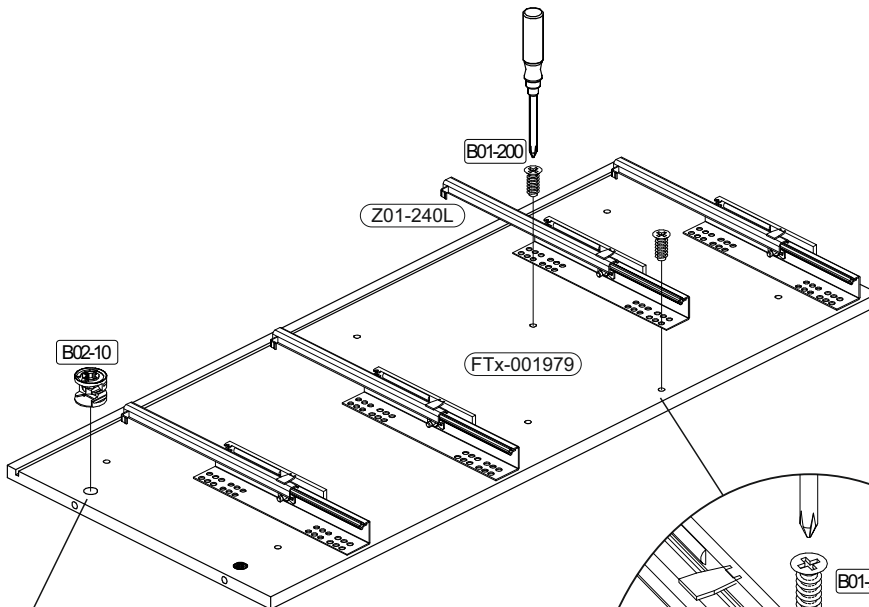

798 x 394

1

	<b>B02-10</b>		<b>B01-200</b>	
	<b>4x</b>	$\varnothing 15 \times 12 \text{mm}$	<b>16x</b>	<b>6,3x13</b>

**2**

	B02-20		B01-36	
	4x		3x	4,0x40

**3**

--

RIVERSIDE

9

	B01-349	
	16x	

1

2

10

	B02-173		B01-123	
	4x		8x	4,0x15

The diagram shows a perspective view of a cabinet with a top panel and a bottom panel. The front panel has four circular holes. Dimensions are indicated: 45mm from the top and bottom edges to the first hole, and 45mm from the left and right edges to the first hole. A 55mm dimension is shown from the bottom edge to the second hole. A circular inset shows a corner joint with four screws (labeled B02-173) and a washer (labeled B01-123). The inset also shows a 4x quantity and a B02-173 label.