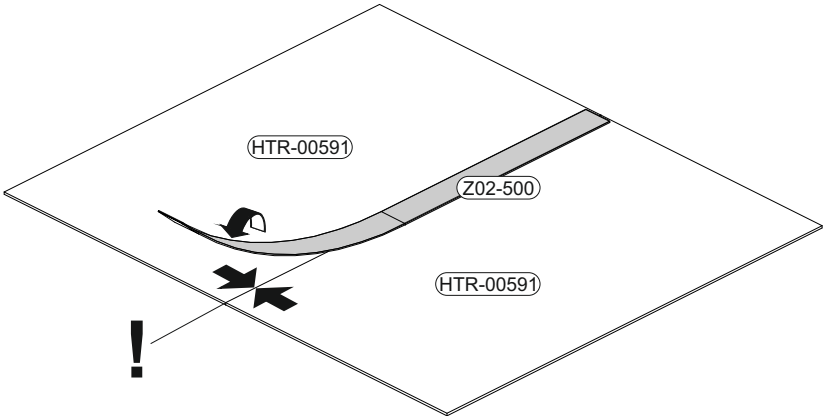

798 x 394

1

	<b>B02-10</b>		<b>B01-200</b>	
	<b>4x</b>	$\varnothing 15 \times 12 \text{mm}$	<b>16x</b>	<b>6,3x13</b>

**2**

	B02-20		B01-36	
	4x		3x	4,0x40

**3**

--

RIVERSIDE

4

2

5

6

	B01-10	
	4x	

7

8

B05-185		B01-90	
4x		4x	3,5x20

9

	B01-349	
	16x	

1

2

10

	B02-173		B01-123	
	4x		8x	4,0x15

The diagram shows a perspective view of a cabinet with a top panel and a bottom panel. The front panel has four circular holes. Dimensions are indicated: 45mm from the top and bottom edges to the first hole, and 45mm from the left and right edges to the first hole. A 55mm dimension is shown from the bottom edge to the second hole. A circular inset shows a corner joint with four screws (labeled B02-173) and a washer (labeled B01-123). The inset also shows a 4x quantity and a B02-173 label.