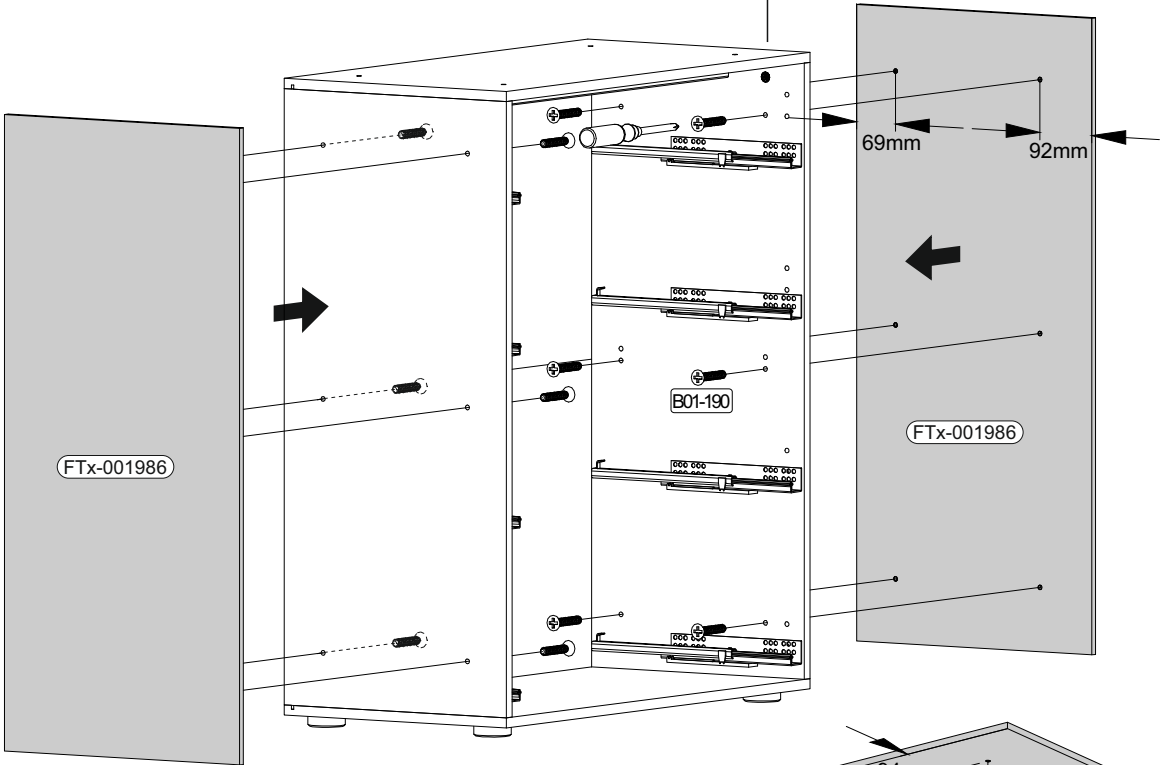

11

	B01-190	
	16x	M4x20