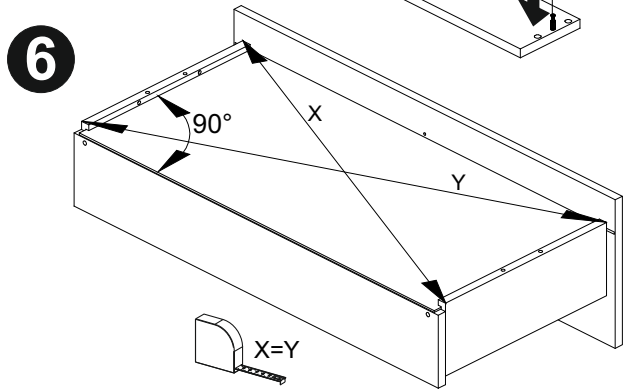

9

	B01-349	
	16x	

1

2

10

	B02-173		B01-123	
	4x		8x	4,0x15

The diagram shows a perspective view of a cabinet with a top panel and a bottom panel. The front panel has four circular holes. Dimensions are indicated: 45mm from the top and bottom edges to the first hole, and 45mm from the left and right edges to the first hole. A 55mm dimension is shown from the bottom edge to the second hole. A circular inset shows a corner joint with four screws (labeled B02-173) and a washer (labeled B01-123). The inset also shows a 4x quantity and a B02-173 label.

13

14

**15**

	<b>B02-10</b> 12x	 ø15x12mm	<b>B02-20</b> 12x		<b>B02-103</b> 24x	 8x30	<b>B01-30</b> 21x	 3x16	<b>B01-122</b> 6x	 4,0x13
-----------------------------------------------------------------------------------	----------------------	-----------------------------------------------------------------------------------------------	----------------------	-----------------------------------------------------------------------------------	-----------------------	--------------------------------------------------------------------------------------------	----------------------	---------------------------------------------------------------------------------------------	----------------------	-----------------------------------------------------------------------------------------------