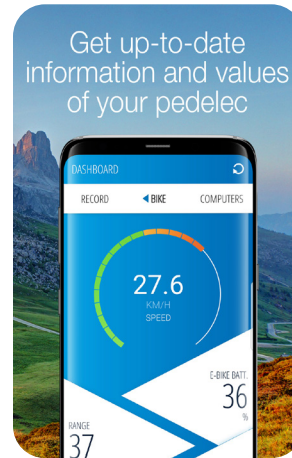

NEUE Funktionen  
 Sprachnavigation und  
 Apple Watch support

- Funktionen der Apple Watch
- Navigation über die Uhr
  - Anzeige der Computerdaten des Pedelecs
  - Anzeige des Kartenausschnittes

Zum Google Play Store

Zum App Store

# FISCHER E-Connect APP

With the FISCHER E-Connect APP you do not only navigate on Europe's cycle paths **FREE OF CHARGE**, it connects to your FISCHER pedelec and displays various current information about your E-Bike.

- Topographic range indicator: Shows on the map exactly how far you can drive, taking into account the topographical conditions, your current driving behaviour and the battery charge level
- The maps of most European countries are available with the APP as offline version free of charge