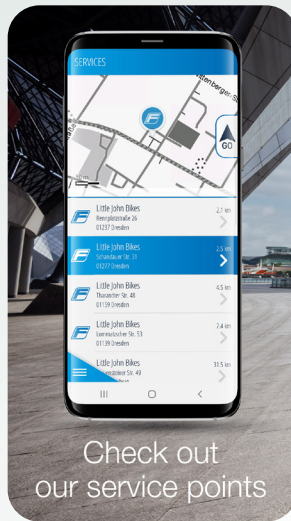

# FISCHER E-Connect APP

With the FISCHER E-Connect APP you do not only navigate on Europe's cycle paths **FREE OF CHARGE**, it connects to your FISCHER pedelec and displays various current information about your E-Bike.

- Topographic range indicator: Shows on the map exactly how far you can drive, taking into account the topographical conditions, your current driving behaviour and the battery charge level
- The maps of most European countries are available with the APP as offline version free of charge

- Record your routes, save them and export your favourite routes
- An integrated tour manager manages your saved routes
- Import GPX data easily and navigate to your destination via the FISCHER E-Connect APP