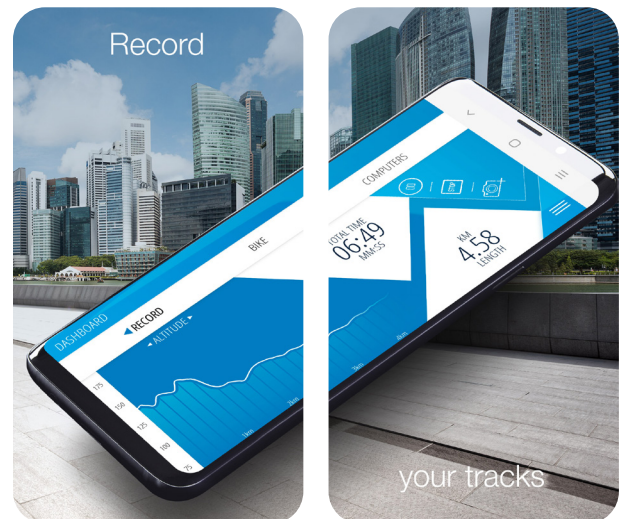

Zum App Store

# FISCHER E-Connect APP

With the FISCHER E-Connect APP you do not only navigate on Europe's cycle paths **FREE OF CHARGE**, it connects to your FISCHER pedelec and displays various current information about your E-Bike.

- Topographic range indicator: Shows on the map exactly how far you can drive, taking into account the topographical conditions, your current driving behaviour and the battery charge level
- The maps of most European countries are available with the APP as offline version free of charge

- Record your routes, save them and export your favourite routes
- An integrated tour manager manages your saved routes
- Import GPX data easily and navigate to your destination via the FISCHER E-Connect APP