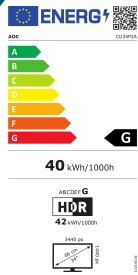

CU34P2A

34 inch (86.4 cm) LCD MONITOR

Productivity, connectivity, and comfort in a curved 1500R 34" ultra wide QHD display

1ms

100Hz