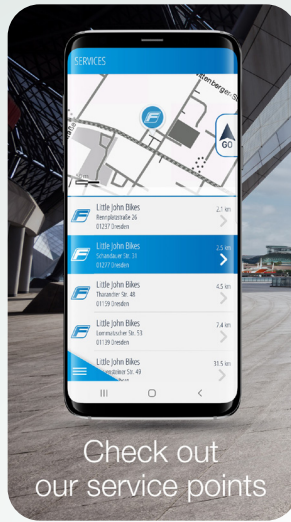

# FISCHER E-Connect APP

With the FISCHER E-Connect APP you do not only navigate on Europe's cycle paths **FREE OF CHARGE**, it connects to your FISCHER pedelec and displays various current information about your E-Bike.

- Topographic range indicator: Shows on the map exactly how far you can drive, taking into account the topographical conditions, your current driving behaviour and the battery charge level
- The maps of most European countries are available with the APP as offline version free of charge

- Record your routes, save them and export your favourite routes
- An integrated tour manager manages your saved routes
- Import GPX data easily and navigate to your destination via the FISCHER E-Connect APP