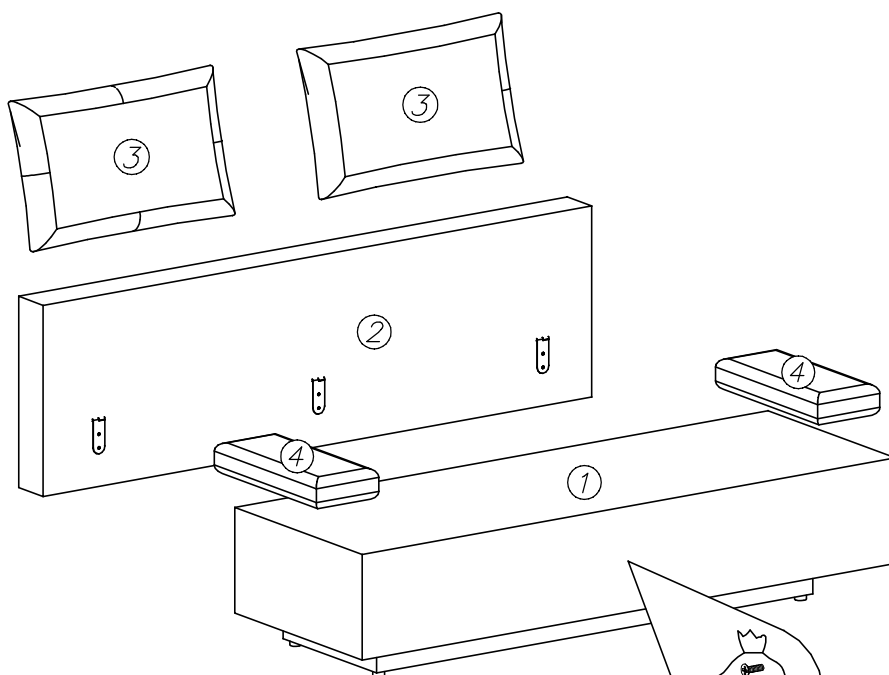

Montageanleitung - Modell TROYA

A  2x	B  8x	C  Ø13mm	D  Ø20mm	4x
---	---	---	---	-----------

Colli 1     	Colli 2 	
---	--	--

1

2