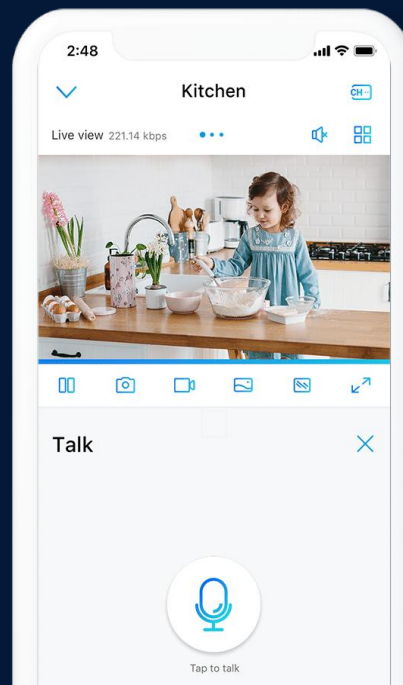

- 2T2R MIMO Antennas

- 2.4/5 GHz Dual-Band

Convenient Remote Access, Anytime & Anywhere

With only a few taps or clicks on Reolink App or Client, you can access your camera and check your property anytime, anywhere.

Get Real-Time Alerts That Matter

- App
- Email
- Siren

Live Feed, Two-Way Audio

See, Hear and Talk to Your World

Flexible Recording Options

- Micro SD Card (Optional)
- Reolink Cloud
- NVR (Optional)

Control Your Cameras , Hands-Free

It can't be easier to control a security camera that works with Google Assistant. Just say "Hey Google, show me the backyard" and you will see live feed from the camera on your Google Nest Hub or Chromecast-enabled TVs. Actions speak louder than words? No, words are enough.