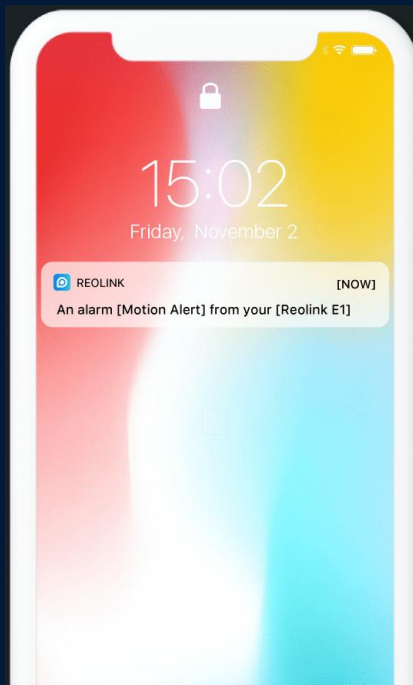

4MP Super HD

See your home in finest detail. Much clearer than 1080p camera.

355° Pan & 50° Tilt

Control it to spin, and see areas where fixed cam cannot reach

Dual-Band WiFi

2.4/5 GHz WiFi for simple installation and reliable network performance.

- 2T2R MIMO Antennas

- 2.4/5 GHz Dual-Band

Convenient Remote Access, Anytime & Anywhere

With only a few taps or clicks on Reolink App or Client, you can access your camera and check your property anytime, anywhere.

Get Real-Time Alerts That Matter

- App
- Email
- Siren

Live Feed, Two-Way Audio

See, Hear and Talk to Your World

Flexible Recording Options

- Micro SD Card (Optional)
- Reolink Cloud
- NVR (Optional)

Control Your Cameras , Hands-Free

It can't be easier to control a security camera that works with Google Assistant. Just say "Hey Google, show me the backyard" and you will see live feed from the camera on your Google Nest Hub or Chromecast-enabled TVs. Actions speak louder than words? No, words are enough.