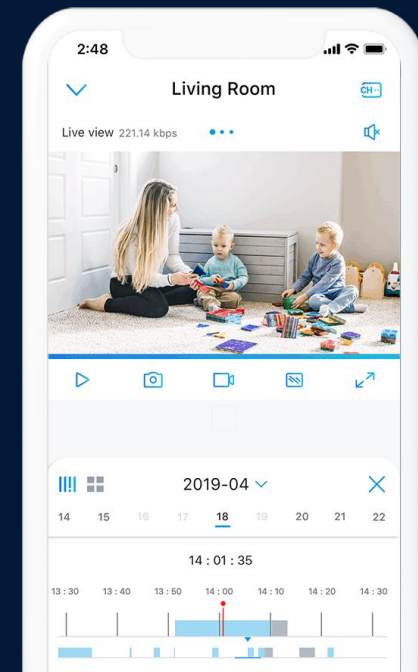

- 2T2R MIMO Antennas

- 2.4/5 GHz Dual-Band

Convenient Remote Access, Anytime & Anywhere

With only a few taps or clicks on Reolink App or Client, you can access your camera and check your property anytime, anywhere.

Get Real-Time Alerts That Matter

- App
- Email
- Siren

Live Feed, Two-Way Audio

See, Hear and Talk to Your World

Flexible Recording Options

- Micro SD Card (Optional)
- Reolink Cloud
- NVR (Optional)

Control Your Cameras , Hands-Free

It can't be easier to control a security camera that works with Google Assistant. Just say "Hey Google, show me the backyard" and you will see live feed from the camera on your Google Nest Hub or Chromecast-enabled TVs. Actions speak louder than words? No, words are enough.

Pretty. Perfectly Adapt to Any Home Décor

Set up E Series E330 in minutes, and you can have real-time talk with your kids anytime, keep an eye on mischievous pets or look after the elders from afar. It is discreetly-shaped, and blends into your home perfectly.