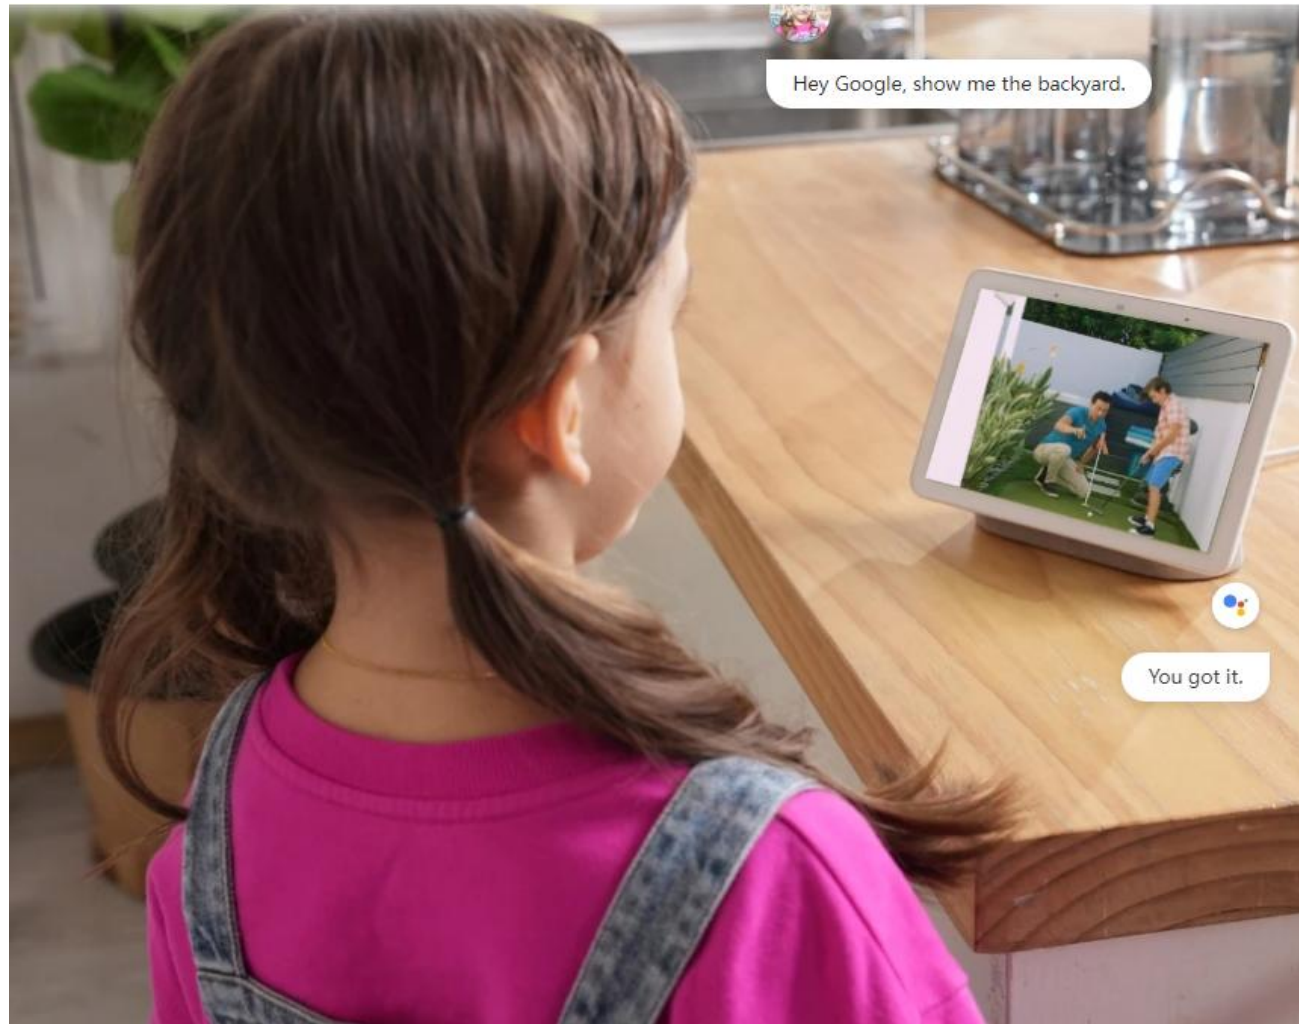

- 2T2R MIMO Antennas

- 2.4/5 GHz Dual-Band

Convenient Remote Access, Anytime & Anywhere

With only a few taps or clicks on Reolink App or Client, you can access your camera and check your property anytime, anywhere.

Get Real-Time Alerts That Matter

- App
- Email
- Siren

Live Feed, Two-Way Audio

See, Hear and Talk to Your World

Flexible Recording Options

- Micro SD Card (Optional)
- Reolink Cloud
- NVR (Optional)

Control Your Cameras , Hands-Free

It can't be easier to control a security camera that works with Google Assistant. Just say "Hey Google, show me the backyard" and you will see live feed from the camera on your Google Nest Hub or Chromecast-enabled TVs. Actions speak louder than words? No, words are enough.

Pretty. Perfectly Adapt to Any Home Décor

Set up E Series E330 in minutes, and you can have real-time talk with your kids anytime, keep an eye on mischievous pets or look after the elders from afar. It is discreetly-shaped, and blends into your home perfectly.