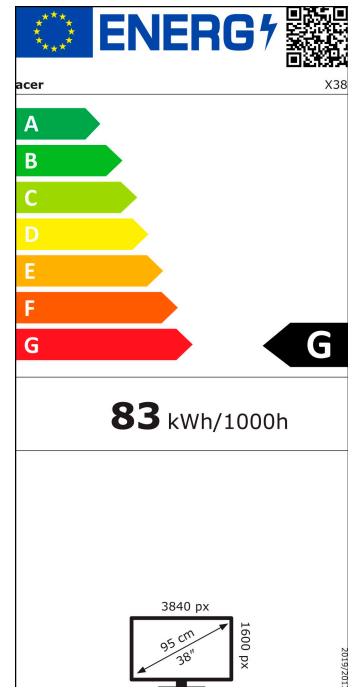

Product Information Sheet

COMMISSION DELEGATED REGULATION (EU) 2019/2013 with regard to energy labelling of electronic displays

	Parameter	Parameter or value and precision			Unit
1.	Supplier's name or trademark.	acer			
	Supplier's address.	Acer Italy SRL, Viale delle Industrie, 1/A 20020 Arese (MI), Italy			
2.	Model identifier	X38 S			
3.	Energy Efficiency Class for Standard Dynamic Range (SDR)	G			
4.	On mode power demand in SDR	43,0			W
5.	Energy Efficiency Class for High Dynamic Range (HDR)	G			
6.	On mode power demand in HDR, if implemented	75,0			W
7.	Off mode, power demand, if applicable	0,3			W
8.	Standby mode power demand, if applicable	0,5			W
9.	Networked standby mode power demand, if applicable	n.a.			W
10.	Electronic display category	Monitor			
11.	Size ratio	21	:	9	
12.	Screen resolution	3 840	x	1 600	pixels
13.	Screen diagonal	95,3			cm
14.	Screen diagonal	38			inches
15.	Visible screen area	32,2			dm ²
16.	Panel technology used	LED LCD			
17.	Automatic Brightness Control (ABC) available	No			
18.	Voice recognition sensor available	No			
19.	Room presence sensor available	No			
20.	Image refresh frequency rate (default)	60			Hz
21.	Minimum guaranteed availability of software and firmware updates (from the date of end of the placement on the market)	8			Years
22.	Minimum guaranteed availability of spare parts (from the date of end of the placement on the market)	7			Years
23.	Minimum guaranteed product support	7			Years
	Minimum duration of the general guarantee offered by the supplier	2			Years
24.	Power supply type	Standardised External			
25.	External power supply (non standardized and included in the product box)				
	<i>i</i>	ADP-135KB TBA			
	<i>ii</i>	Input voltage			230 V

- Sichtbare Diagonale: 95,3 cm (37,5 Zoll)
- Displaygröße (WxHxD) ohne Fuß: 897x395x121
- Reaktionszeit: 1 ms
- Helligkeit: 450 cd/m²
- Signaleingang: 2x HDMI (2.0), 1xDP (1.4), USB Hub (1up 4down), Audio Out