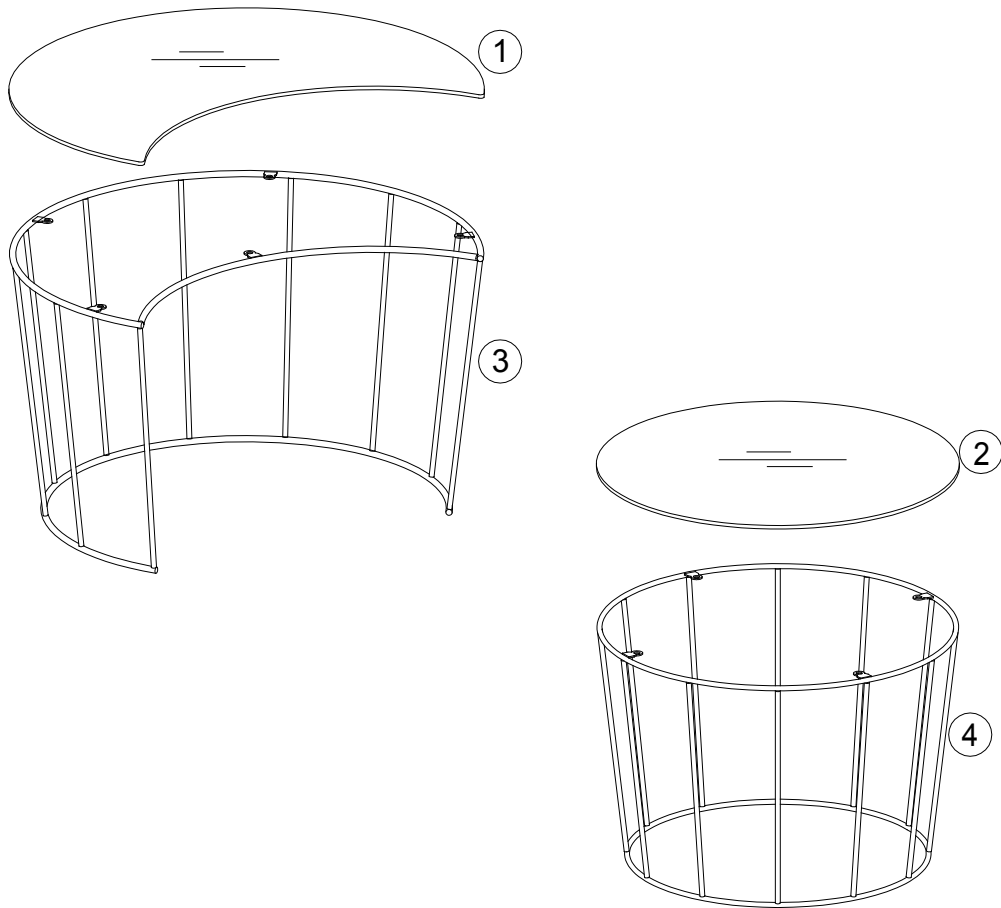

Sunmoon CT Set

Sunmoon CT Set

Ø30mm
Ax9pcs

1

2