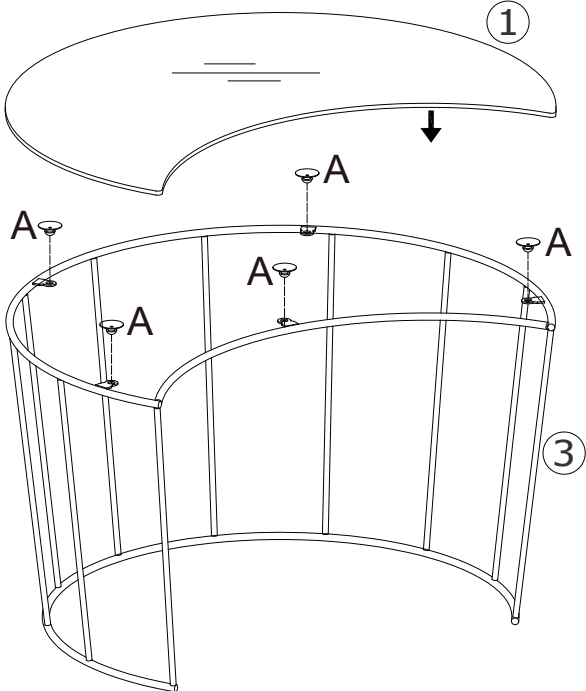

Sunmoon CT Set

Sunmoon CT Set

Ø30mm
Ax9pcs

1

2