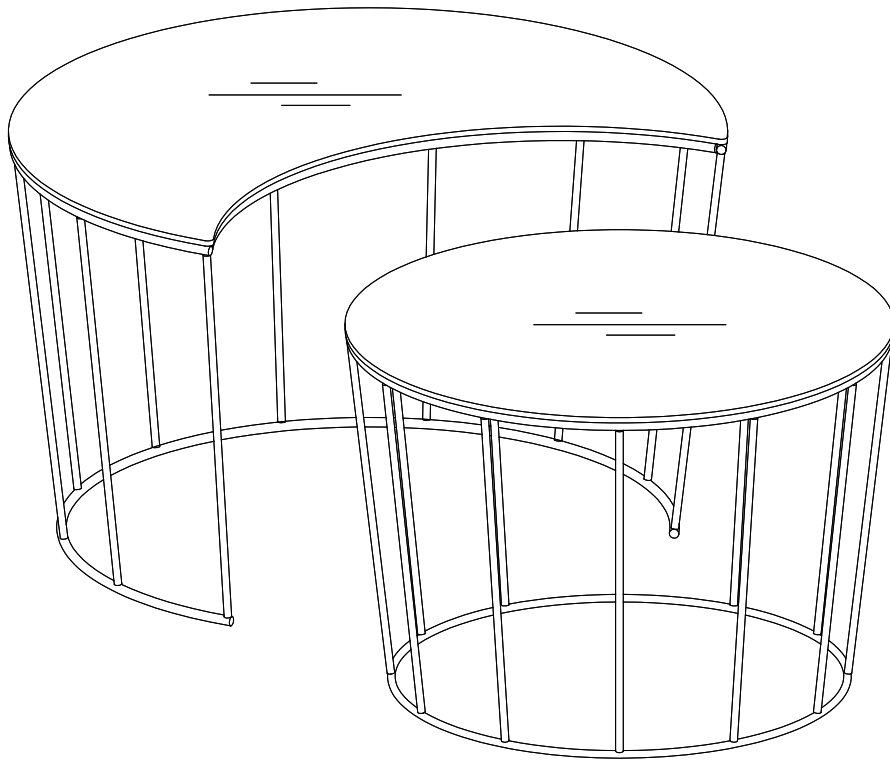

Sunmoon CT Set

Sunmoon CT Set

Ø30mm
Ax9pcs

1

2