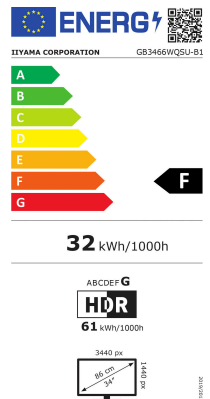

Tauche komplett ein ins Spiel mit dem neuen, Curved G-Master GB3466WQSU Red Eagle™ Monitor mit FreeSync Premium Pro, der von der Krümmung des menschlichen Auges inspiriert wurde.

Der neue G-Master™ Monitor garantiert eine hervorragende Bildqualität und ein komfortables und sehr realistisches Gaming-Erlebnis. Mit dem Curved 1500R VA-Panel, einer 144Hz Aktualisierungsrate bei 1ms Reaktionszeit und einer Auflösung von 3440x1440, wirst Du mit Freude das digitale Schlachtfeld beherrschen.

Der höhenverstellbare Standfuß sorgt für absolute Flexibilität für Deine perfekte Bildschirmposition. Die vor- und benutzerdefinierten Spielmodi, zusammen mit der Black Tuner-Funktion, ermöglichen Dir die totale Kontrolle über die Bildschirmseinstellungen, damit alle Details immer sichtbar sind, auch in sehr dunklen Szenen.