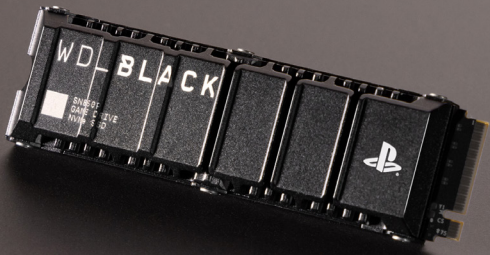

WD_BLACK™

WD_BLACK™ SN850P NVMe™ SSD

FOR PS5® CONSOLES

Store More,
Play More,
Fast

GAMING SSD STORAGE

PlayStation.Plus

OFFICIALLY LICENSED M.2 NVMe™ SSD FOR PS5® CONSOLES

Officially licensed for the PlayStation®5 console, the WD_BLACK™ SN850P NVMe™ SSD allows you to store more titles with worry-free installation.

- Officially licensed M.2 SSD for PlayStation®5 consoles⁴ so you can easily install and play with confidence.
- With capacities ranging from 1TB to 8TB¹, your PS5® console has the additional space to store up to 200 games³ [8TB model].
- Experience uninterrupted gameplay with a brand-new, optimized heatsink designed especially for the PS5® console for an easy, worry-free installation into the M.2 slot.
- Play directly from the drive and eliminate the need to transfer games or remove games from your console with tested and officially approved storage for your PS5® console⁴.
- Push the envelope of PCIe® Gen 4 technology with read speeds up to 7,300 MB/s² [1TB - 4TB models], giving you seamless gameplay and incredibly short load times.
- Gain instant access to hundreds of incredible games with a trial of PlayStation®Plus Premium | Deluxe included inside the box⁵.