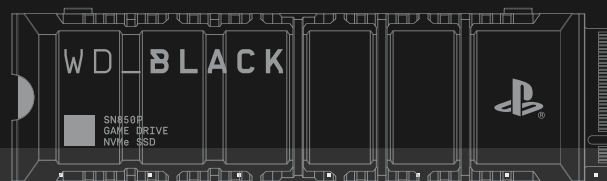

PRODUCT FEATURES

OFFICIALLY LICENSED FOR YOUR PS5® CONSOLE
Store and play more titles on the drive that's officially tested and licensed for your PS5® console⁴ so you can keep gaming with confidence.

EXCLUSIVE HEATSINK DESIGN

With an exclusive heatsink design featuring the PlayStation® logo and optimized for the PlayStation®5 console's M.2 slot, installation and setup is worry-free.

STORE MORE, PLAY MORE, FAST

With up to 8TB¹ of capacity, your PlayStation®5 console⁴ has the additional space to store up to 200 games³ [8TB model] so you still have room for the next big title.

GET THE ULTIMATE GAMING EDGE OVER YOUR COMPETITION

Take advantage of irrational PCIe® Gen4 NVMe™ speeds up to 7,300MB/s read² and 6,600MB/s² write [2TB & 4TB models] for a responsive and seamless gaming experience.

FIND YOUR GAME

Gain instant access to hundreds of incredible games with a PlayStation®Plus Premium | Deluxe trial included inside the box⁵.

NO MORE COMPROMISING

Play directly from the drive and eliminate the need to transfer or delete games from your console with tested and approved storage for your PS5® console.

PRODUCT SPECIFICATIONS

CAPACITIES AND MODELS¹:

1TB HEATSINK WDBBYV0010BNC-WRSN
2TB HEATSINK WDBBYV0020BNC-WRSN
4TB HEATSINK WDBBYV0040BNC-WRSN
8TB HEATSINK WDBBYV0080BNC-WRSN

PERFORMANCE²:

■ SEQUENTIAL READ:

1TB: 7,300MB/S
2TB: 7,300MB/S
4TB: 7,300MB/S
8TB: 7,200MB/S

■ SEQUENTIAL WRITE:

1TB: 6,300MB/S
2TB: 6,600MB/S
4TB: 6,600MB/S
8TB: 6,600MB/S

INTERFACE⁶:

PCIe® Gen4 16GT/s, up to 4 Lanes

DIMENSIONS

HEATSINK:

LENGTH: 80 ± 0.20mm
WIDTH: 24.46 ± 0.20mm
HEIGHT: 9.89 ± 0.20mm
WEIGHT: 30.4g ± 3g

ENDURANCE⁷ [TBW]:

1TB: 600
2TB: 1,200
4TB: 2,400
8TB: 4,800

LIMITED WARRANTY⁸:

5 YEARS

OPERATING SPECIFICATIONS

OPERATING TEMPERATURE⁹:

32°F to 185°F [0°C to 85°C]

NON-OPERATING TEMPERATURE¹⁰:

-40°F to 185°F [-40°C to 85°C]

SYSTEM COMPATIBILITY:

■ BACKWARD COMPATIBLE WITH

PCIe Gen3 x4, PCIe Gen3 x2, PCIe Gen3 x1, PCIe Gen2 x4, PCIe Gen2 x2, and PCIe Gen2 x1

■ WINDOWS® 10+, PLAYSTATION®5 [PS5®

SYSTEM SOFTWARE VERSION 23.02-08.00.00 OR HIGHER REQUIRED.]

1. 1TB = one trillion bytes. Actual user capacity may be less depending on operating environment.
2. Based on read speed, unless otherwise stated. 1 MB/s = 1 million bytes per second. Based on internal testing; performance may vary depending upon host device, usage conditions, drive capacity, and other factors.
3. Number of games based on a 36GB average per game. The number of games will vary based on file size, formatting, other programs, and factors.
4. For PlayStation®5 system software compatibility, please visit the WD_BLACK™ Product Page.
- 14-day [1TB - 4TB models] and 1 Month [8TB model] trials not available to existing subscribers, continues to paid subscription unless cancelled. Must redeem by 31/12/2025. Game library varies over time, region/country, and plan. PlayStation Plus terms of service apply: [play.st/psplus-usagetterms](https://www.playstation.com/psplus-usagetterms).
6. PCIe Gen4 storage technology requires a compatible motherboard. WD_BLACK SN850P is backwards compatible with PCIe Gen3.
7. TBW [terabytes written] values calculated using JEDEC client workload [JESD219] and vary by product capacity.
8. 5 years or Max Endurance [TBW] limit, whichever occurs first. See support.wdc.com for regional specific warranty details.
9. Operational temperature is defined as temperature reported by the drive. Note that drive temperature readings are expected to be higher than ambient temperature when the SSD is placed inside a system. The SSD box package is rated up to 60°C.
10. Non-operational storage temperature does not guarantee data retention.